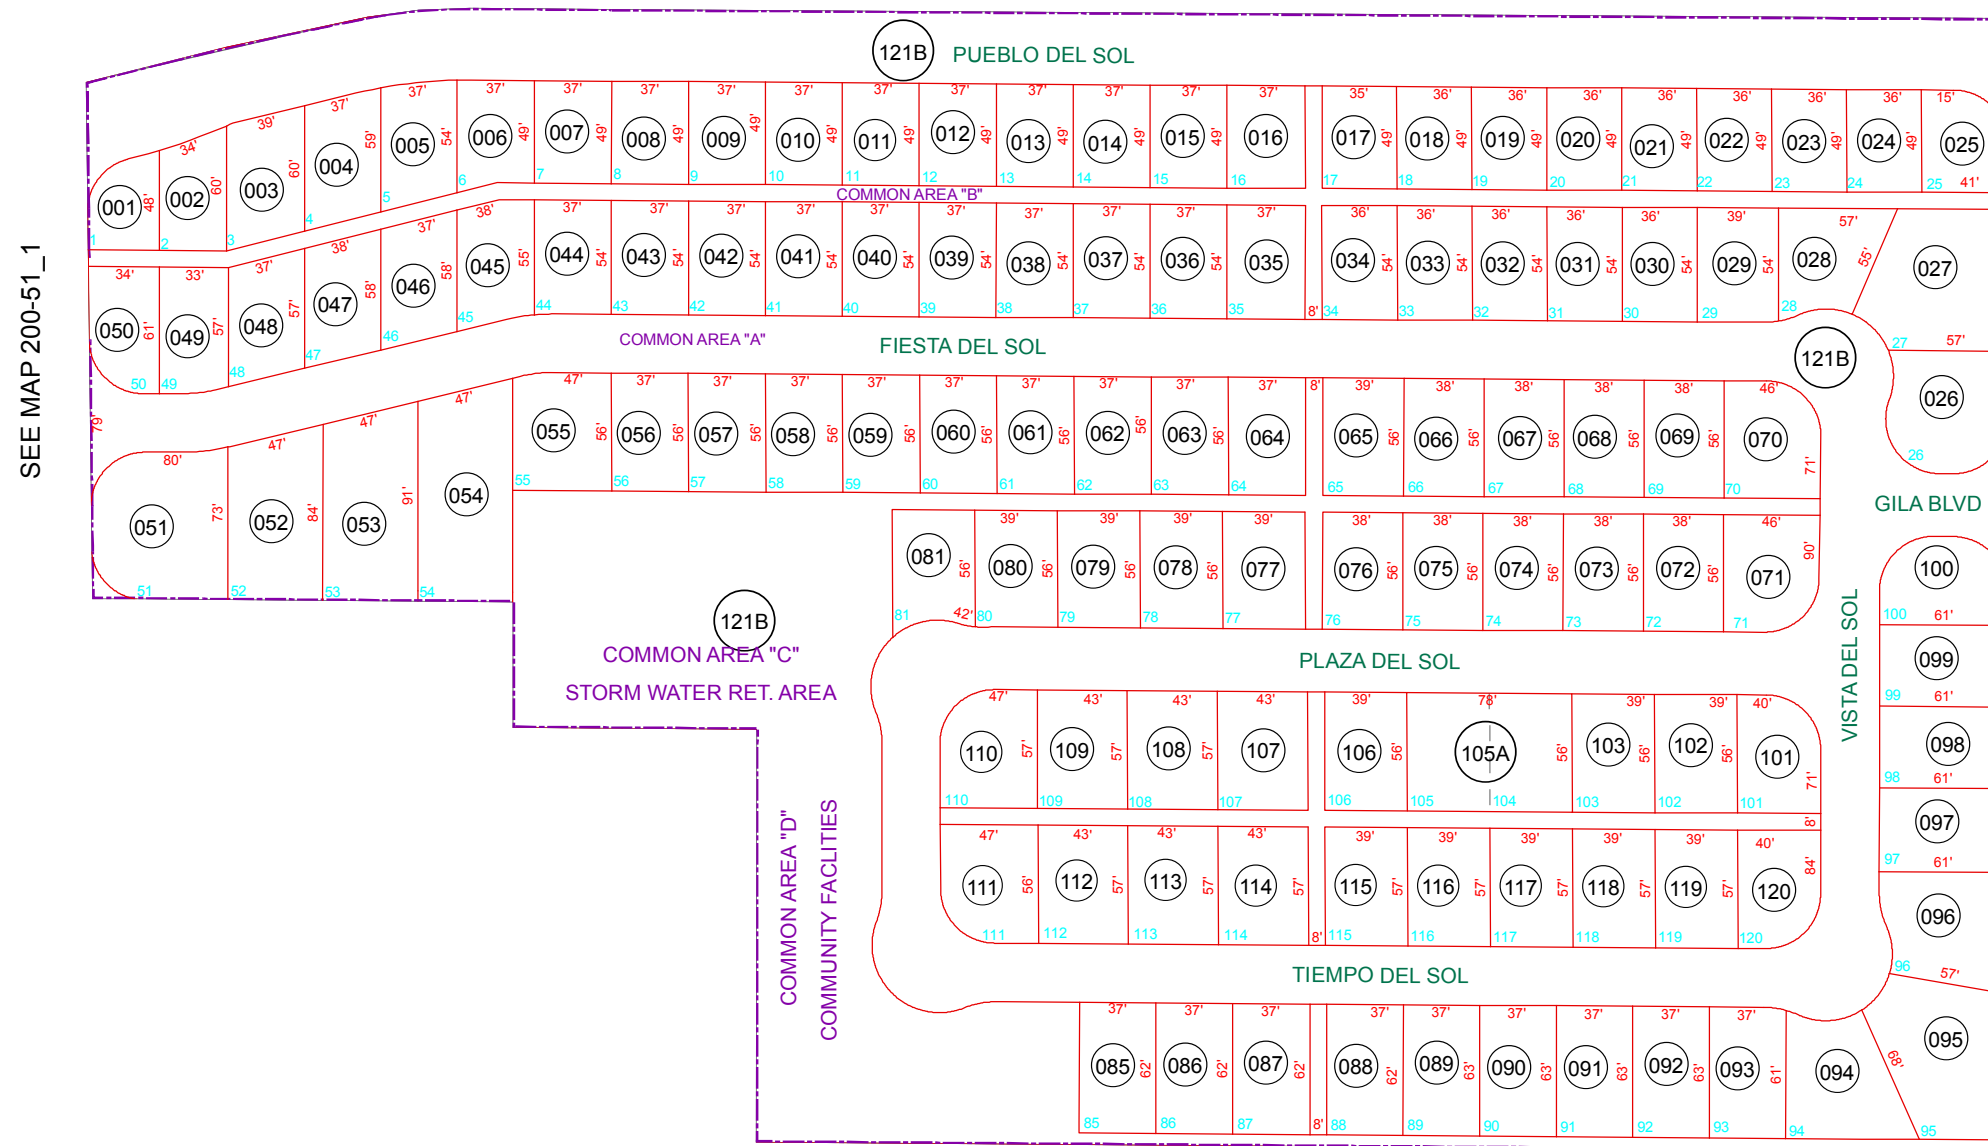

# 200-73

SEC. 24 T.04S. R.09E.

TIERRA DEL SOL  
RV RESORT

CAB C SLD 059

LOCATION MAPS  
R.E.

TOWNSHIP

6	5	4	3	2	1
7	8	9	10	11	12
18	17	16	15	14	13
19	20	21	22	23	24
30	29	28	27	26	25
31	32	33	34	35	36

SECTION

Revised: 6/2/2010

By: \*\*KG\*

PINAL COUNTY  
*wide open opportunity*

**Pinal County Assessor**

THIS MAP DOES NOT REPRESENT A SURVEY. NO LIABILITY IS ASSUMED FOR THE ACCURACY OF THE DATA DELINEATED HEREIN, EITHER EXPRESSED OR IMPLIED BY PINAL COUNTY OR ITS EMPLOYEES. THIS MAP IS COMPILED FROM OFFICIAL RECORDS, INCLUDING PLATS, SURVEYS, RECORDED DEEDS AND CONTRACTS, AND ONLY CONTAINS INFORMATION REQUIRED FOR THE PINAL COUNTY ASSESSOR'S OFFICE PURPOSES.

SEE MAP 200-51\_1

SEE MAP 200-51\_1

SEE MAP 200-51\_1

TIERRA DEL SOL RV RESORT  
TRACTS A, B, C, D, AND INCLUDING  
LOTS 82, 83, AND 84 ARE UNDER  
PARCEL # 200-73-121B

SEE MAP 20-55