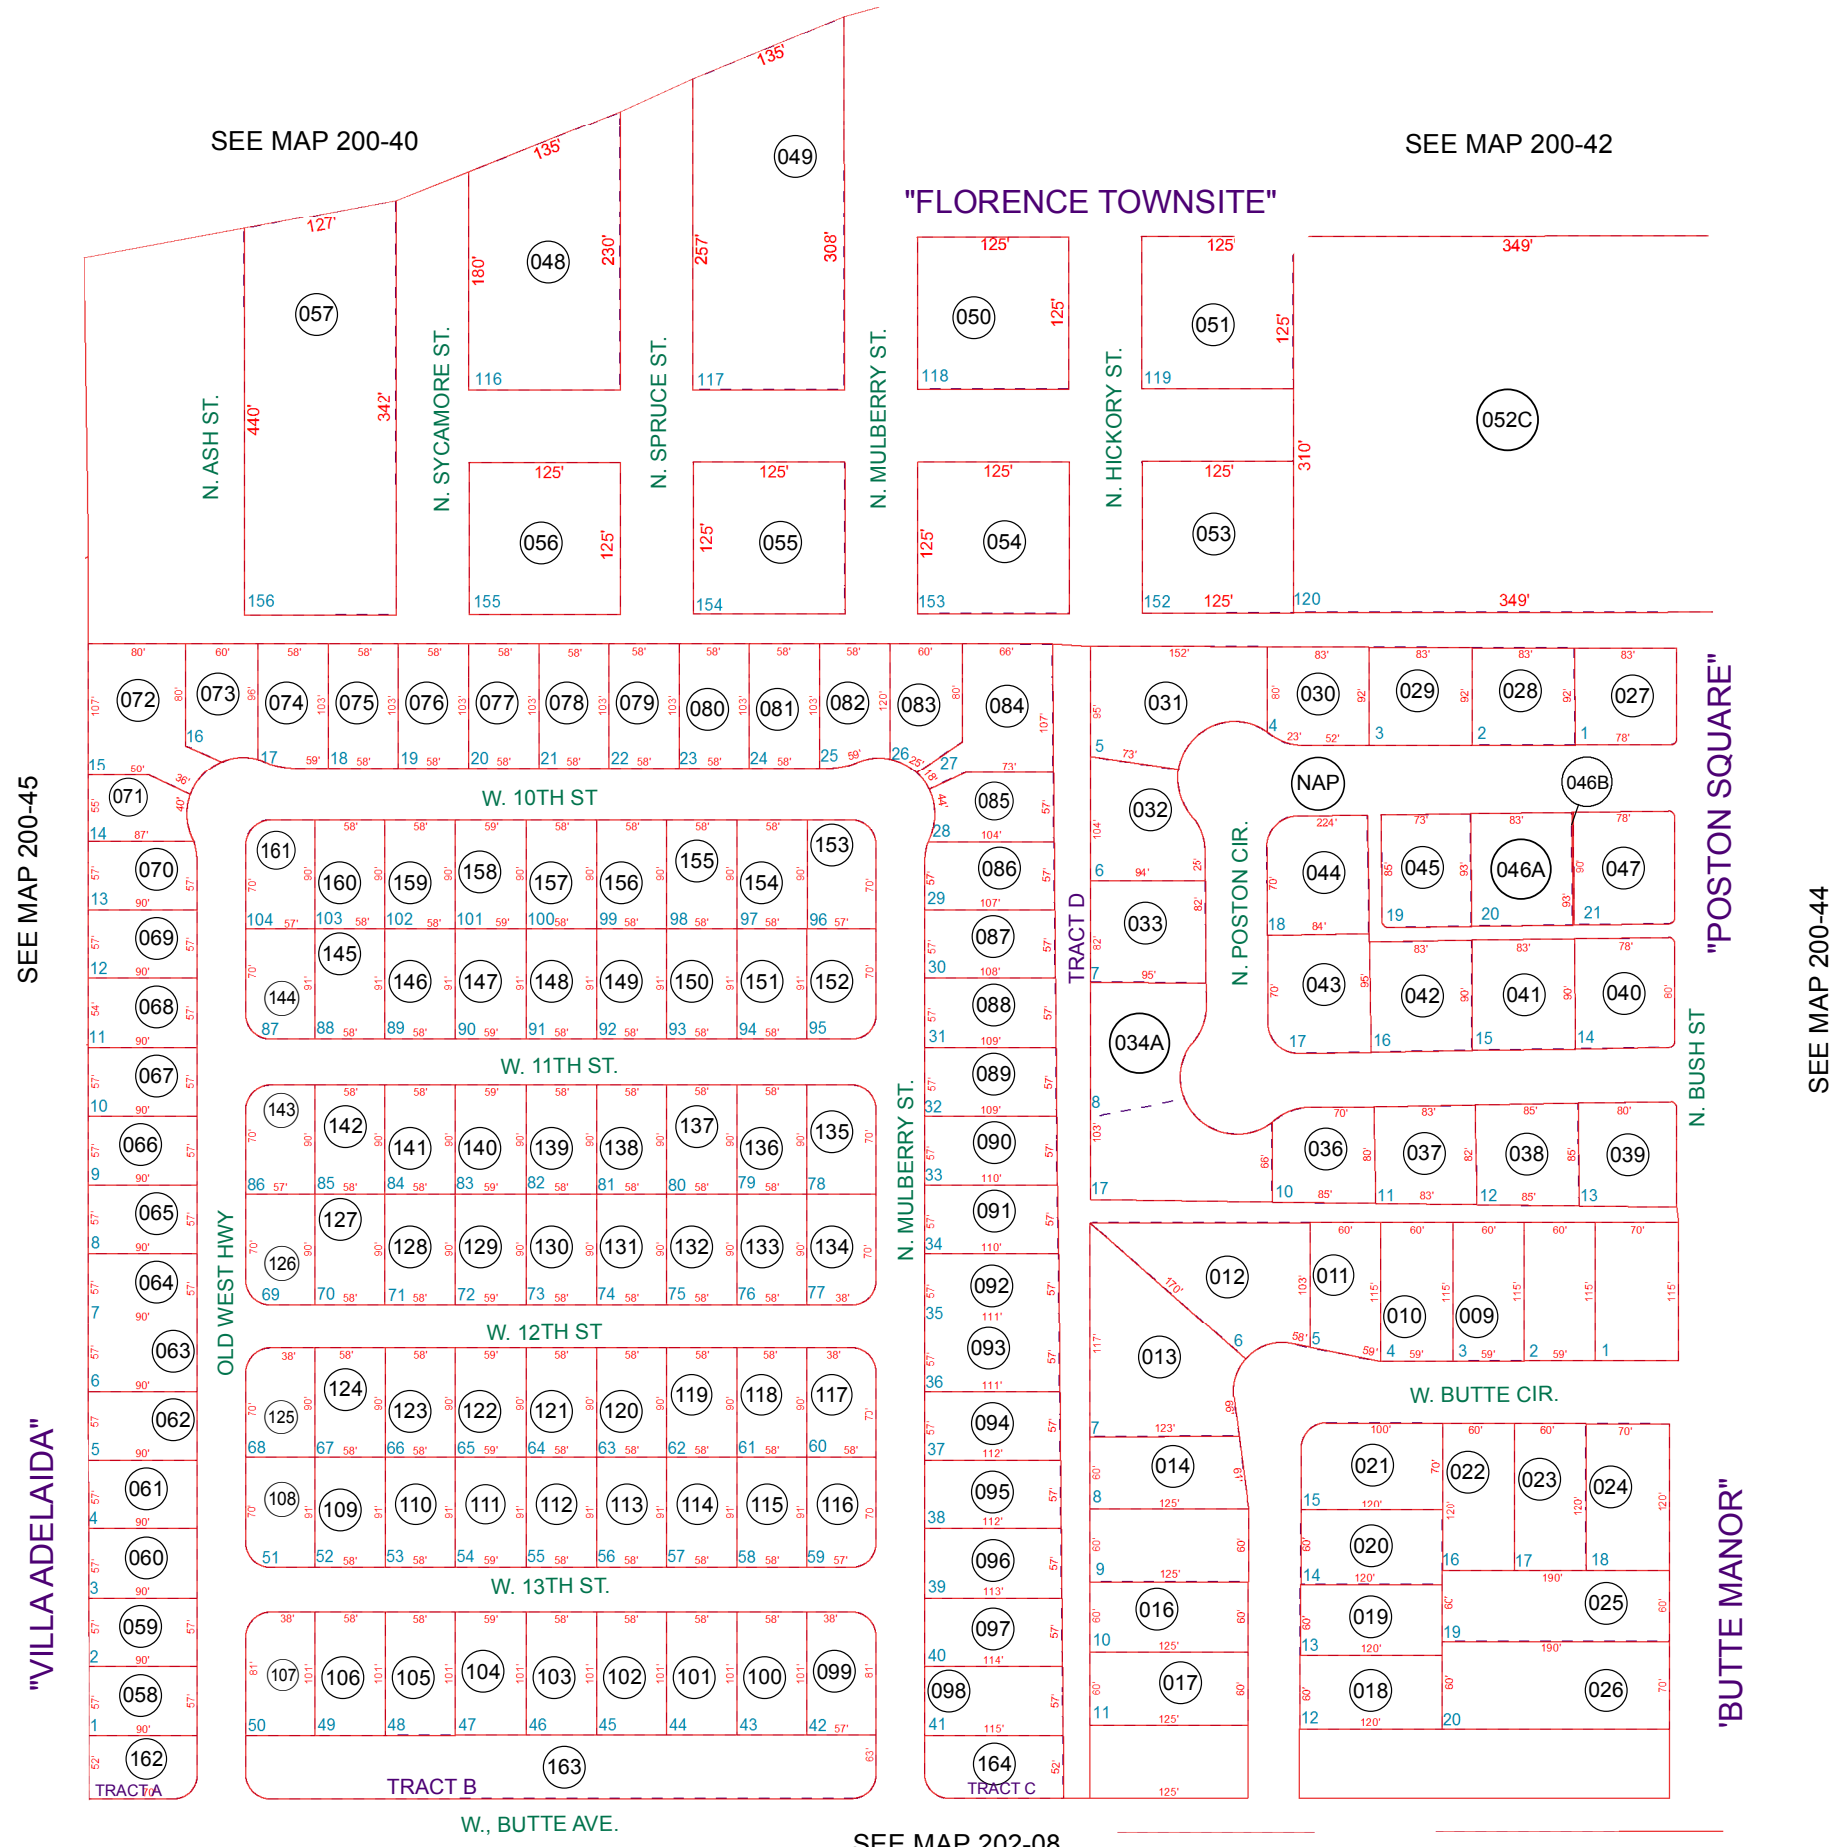

200-43

SEC. 35 T.04S. R.09E.

VILLA ADELAIDA
CAB B - SLIDE 126

FLORENCE TOWNSITE
BK 1 - PAGE 1

POSTON SQUARE
BUTTE MANOR
LOCATION MAPS
R.E.

TOWNSHIP
ARIZONA FARMS RD

6	5	4	3	2	1
7	8	9	10	11	12
18	17	16	15	14	13
19	20	21	22	23	24
30	29	28	27	26	25
31	32	33	34	35	36

BUTTE AVE SECTION

Revised: 6/29/2017

By: **KG**

PINAL COUNTY
wide open opportunity

Pinal County Assessor

THIS MAP DOES NOT REPRESENT A SURVEY. NO LIABILITY IS ASSUMED FOR THE ACCURACY OF THE DATA DELINEATED HEREIN, EITHER EXPRESSED OR IMPLIED BY PINAL COUNTY OR ITS EMPLOYEES. THIS MAP IS COMPILED FROM OFFICIAL RECORDS, INCLUDING PLATS, SURVEYS, RECORDED DEEDS AND CONTRACTS, AND ONLY CONTAINS INFORMATION REQUIRED FOR THE PINAL COUNTY ASSESSOR'S OFFICE PURPOSES.

SEE MAP 200-45

"VILLA ADELAIDA"

SEE MAP 200-40

SEE MAP 200-42

"FLORENCE TOWNSITE"

"POSTON SQUARE"

SEE MAP 200-44

"BUTTE MANOR"

SEE MAP 202-08