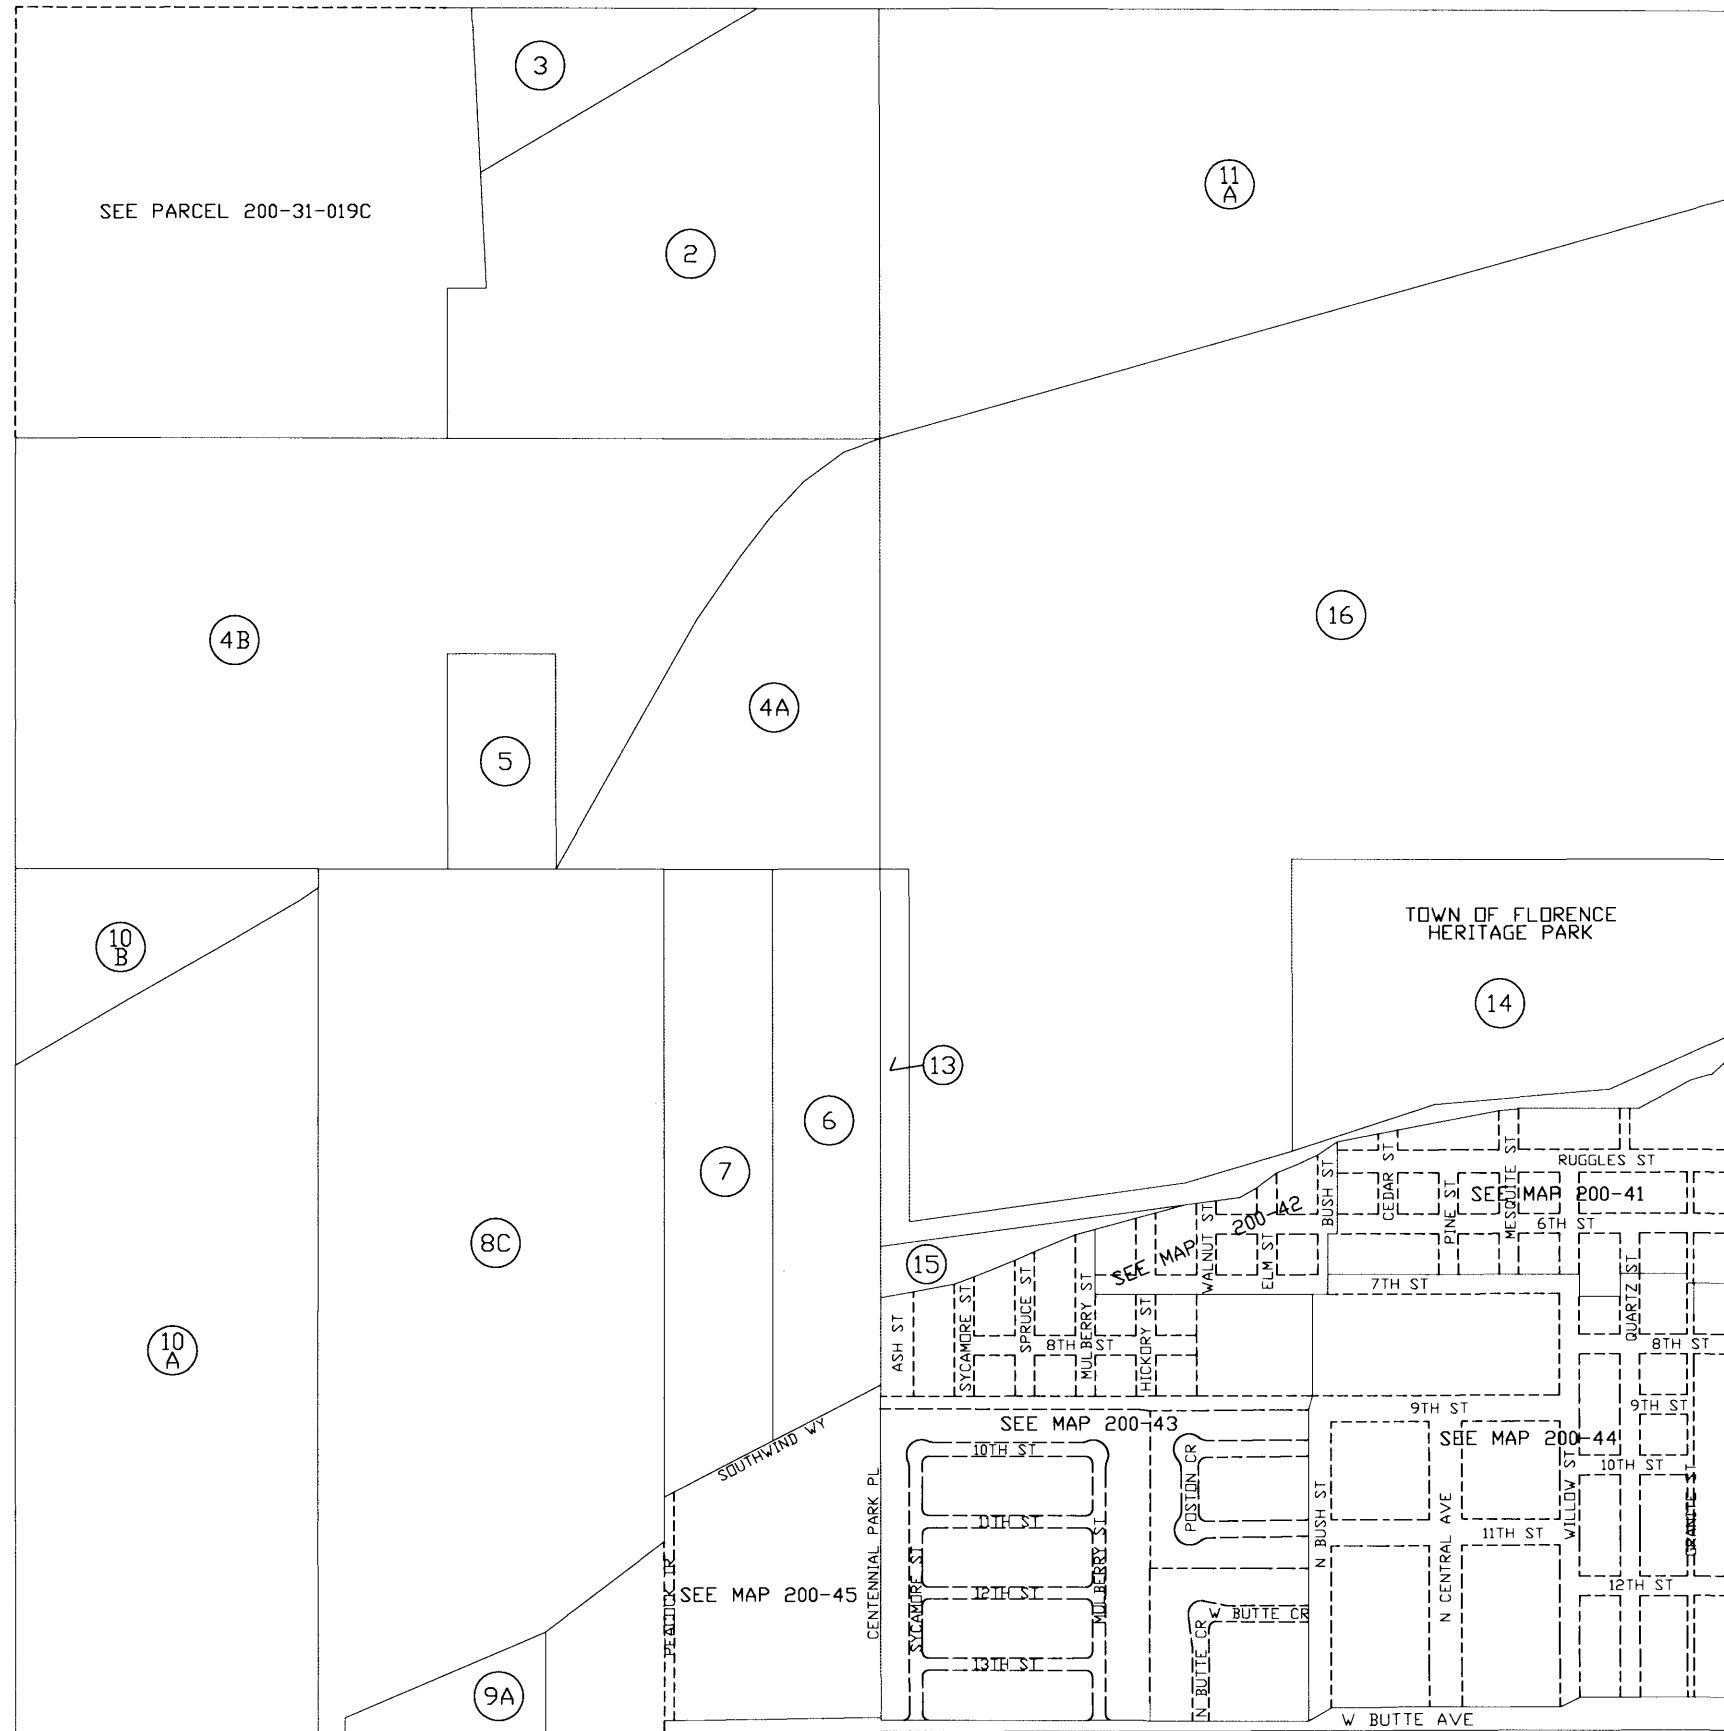

THIS MAP IS FOR TAX PURPOSES ONLY.
THIS OFFICE WILL NOT ASSUME LIABILITY FOR REPRESENTATION, MEASUREMENTS OR ACREAGE.

SEE MAP 200-39

SCALE: 1" = 600'

05-06-2005

VICINITY MAP

ARIZONA FARMS RD