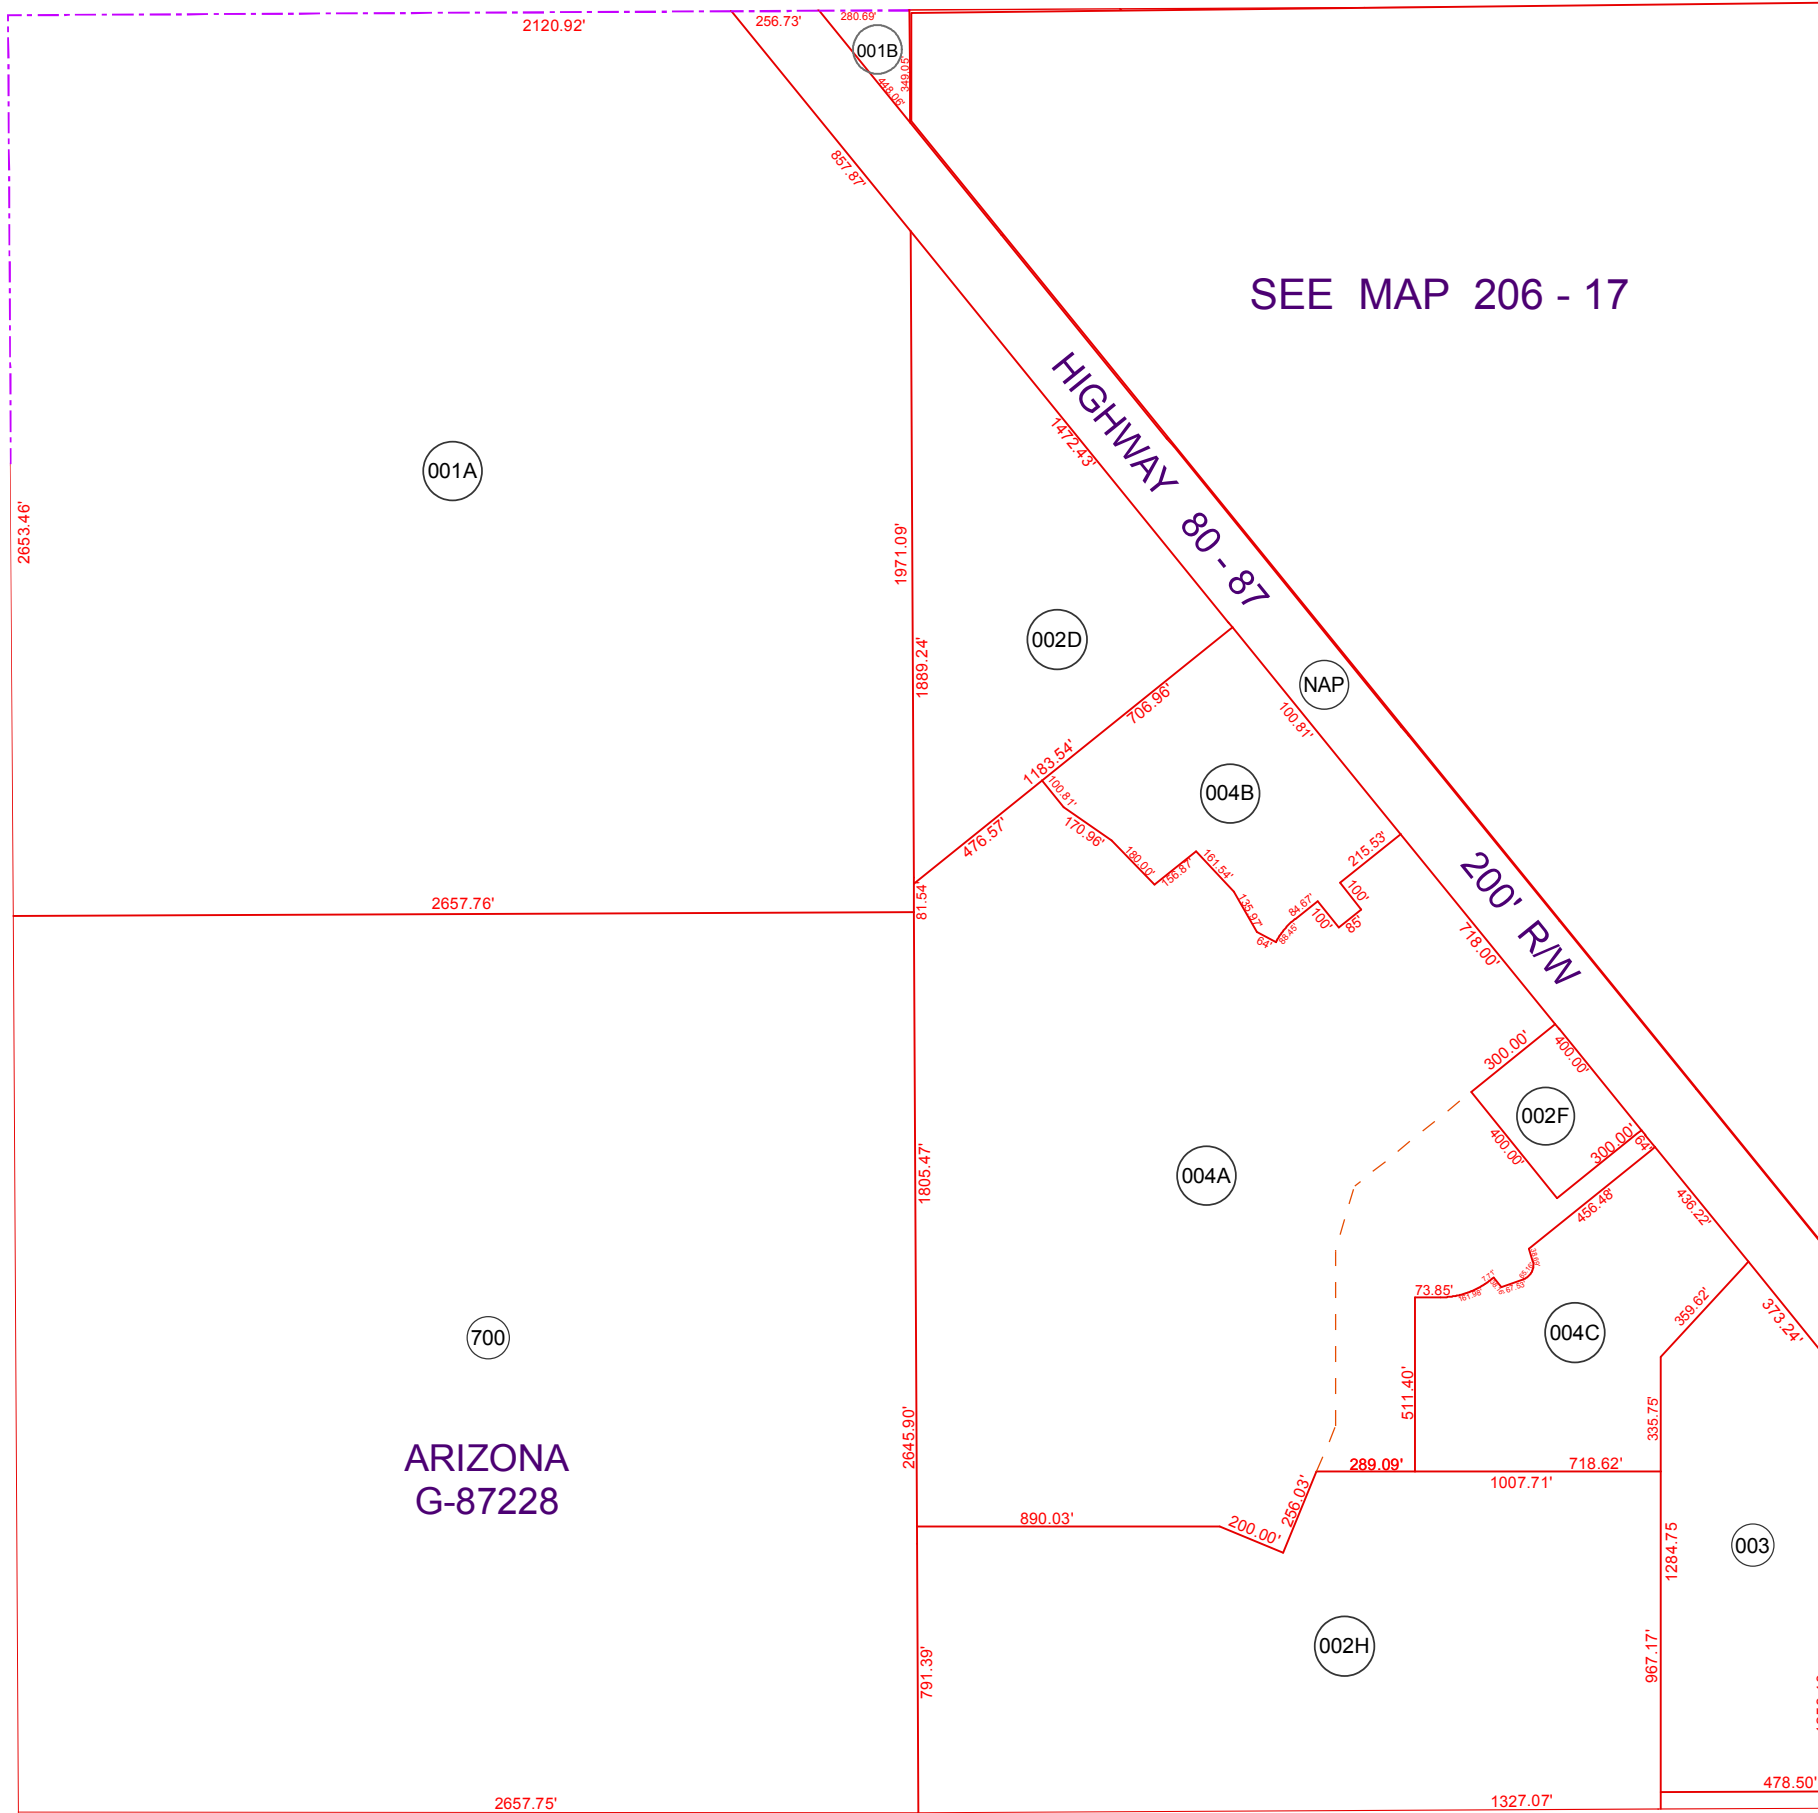

SEE MAP 206-08_1

SEE MAP 206-01

SEE MAP 206-18

SEE MAP 206-01

SEE MAP 206 - 17

SEE MAP 206-14

ARIZONA
G-87228

CACTUS FOREST RD.
SEE MAP 206-01

BOOK - MAP

206-16

SEC. 29 T.05S. R.10E.

LOCATION MAPS
R.E.

6	5	4	3	2	1
7	8	9	10	11	12
18	17	16	15	14	13
19	20	21	22	23	24
30	28	27	26	25	
31	32	33	34	35	36

SECTION

Revised: 12/19/2012

By: **TH**

PINAL COUNTY
wide open opportunity

Pinal County Assessor

THIS MAP DOES NOT REPRESENT A SURVEY. NO LIABILITY IS ASSUMED FOR THE ACCURACY OF THE DATA DELINEATED HEREIN, EITHER EXPRESSED OR IMPLIED BY PINAL COUNTY OR ITS EMPLOYEES. THIS MAP IS COMPILED FROM OFFICIAL RECORDS, INCLUDING PLATS, SURVEYS, RECORDED DEEDS AND CONTRACTS, AND ONLY CONTAINS INFORMATION REQUIRED FOR THE PINAL COUNTY ASSESSOR'S OFFICE PURPOSES.