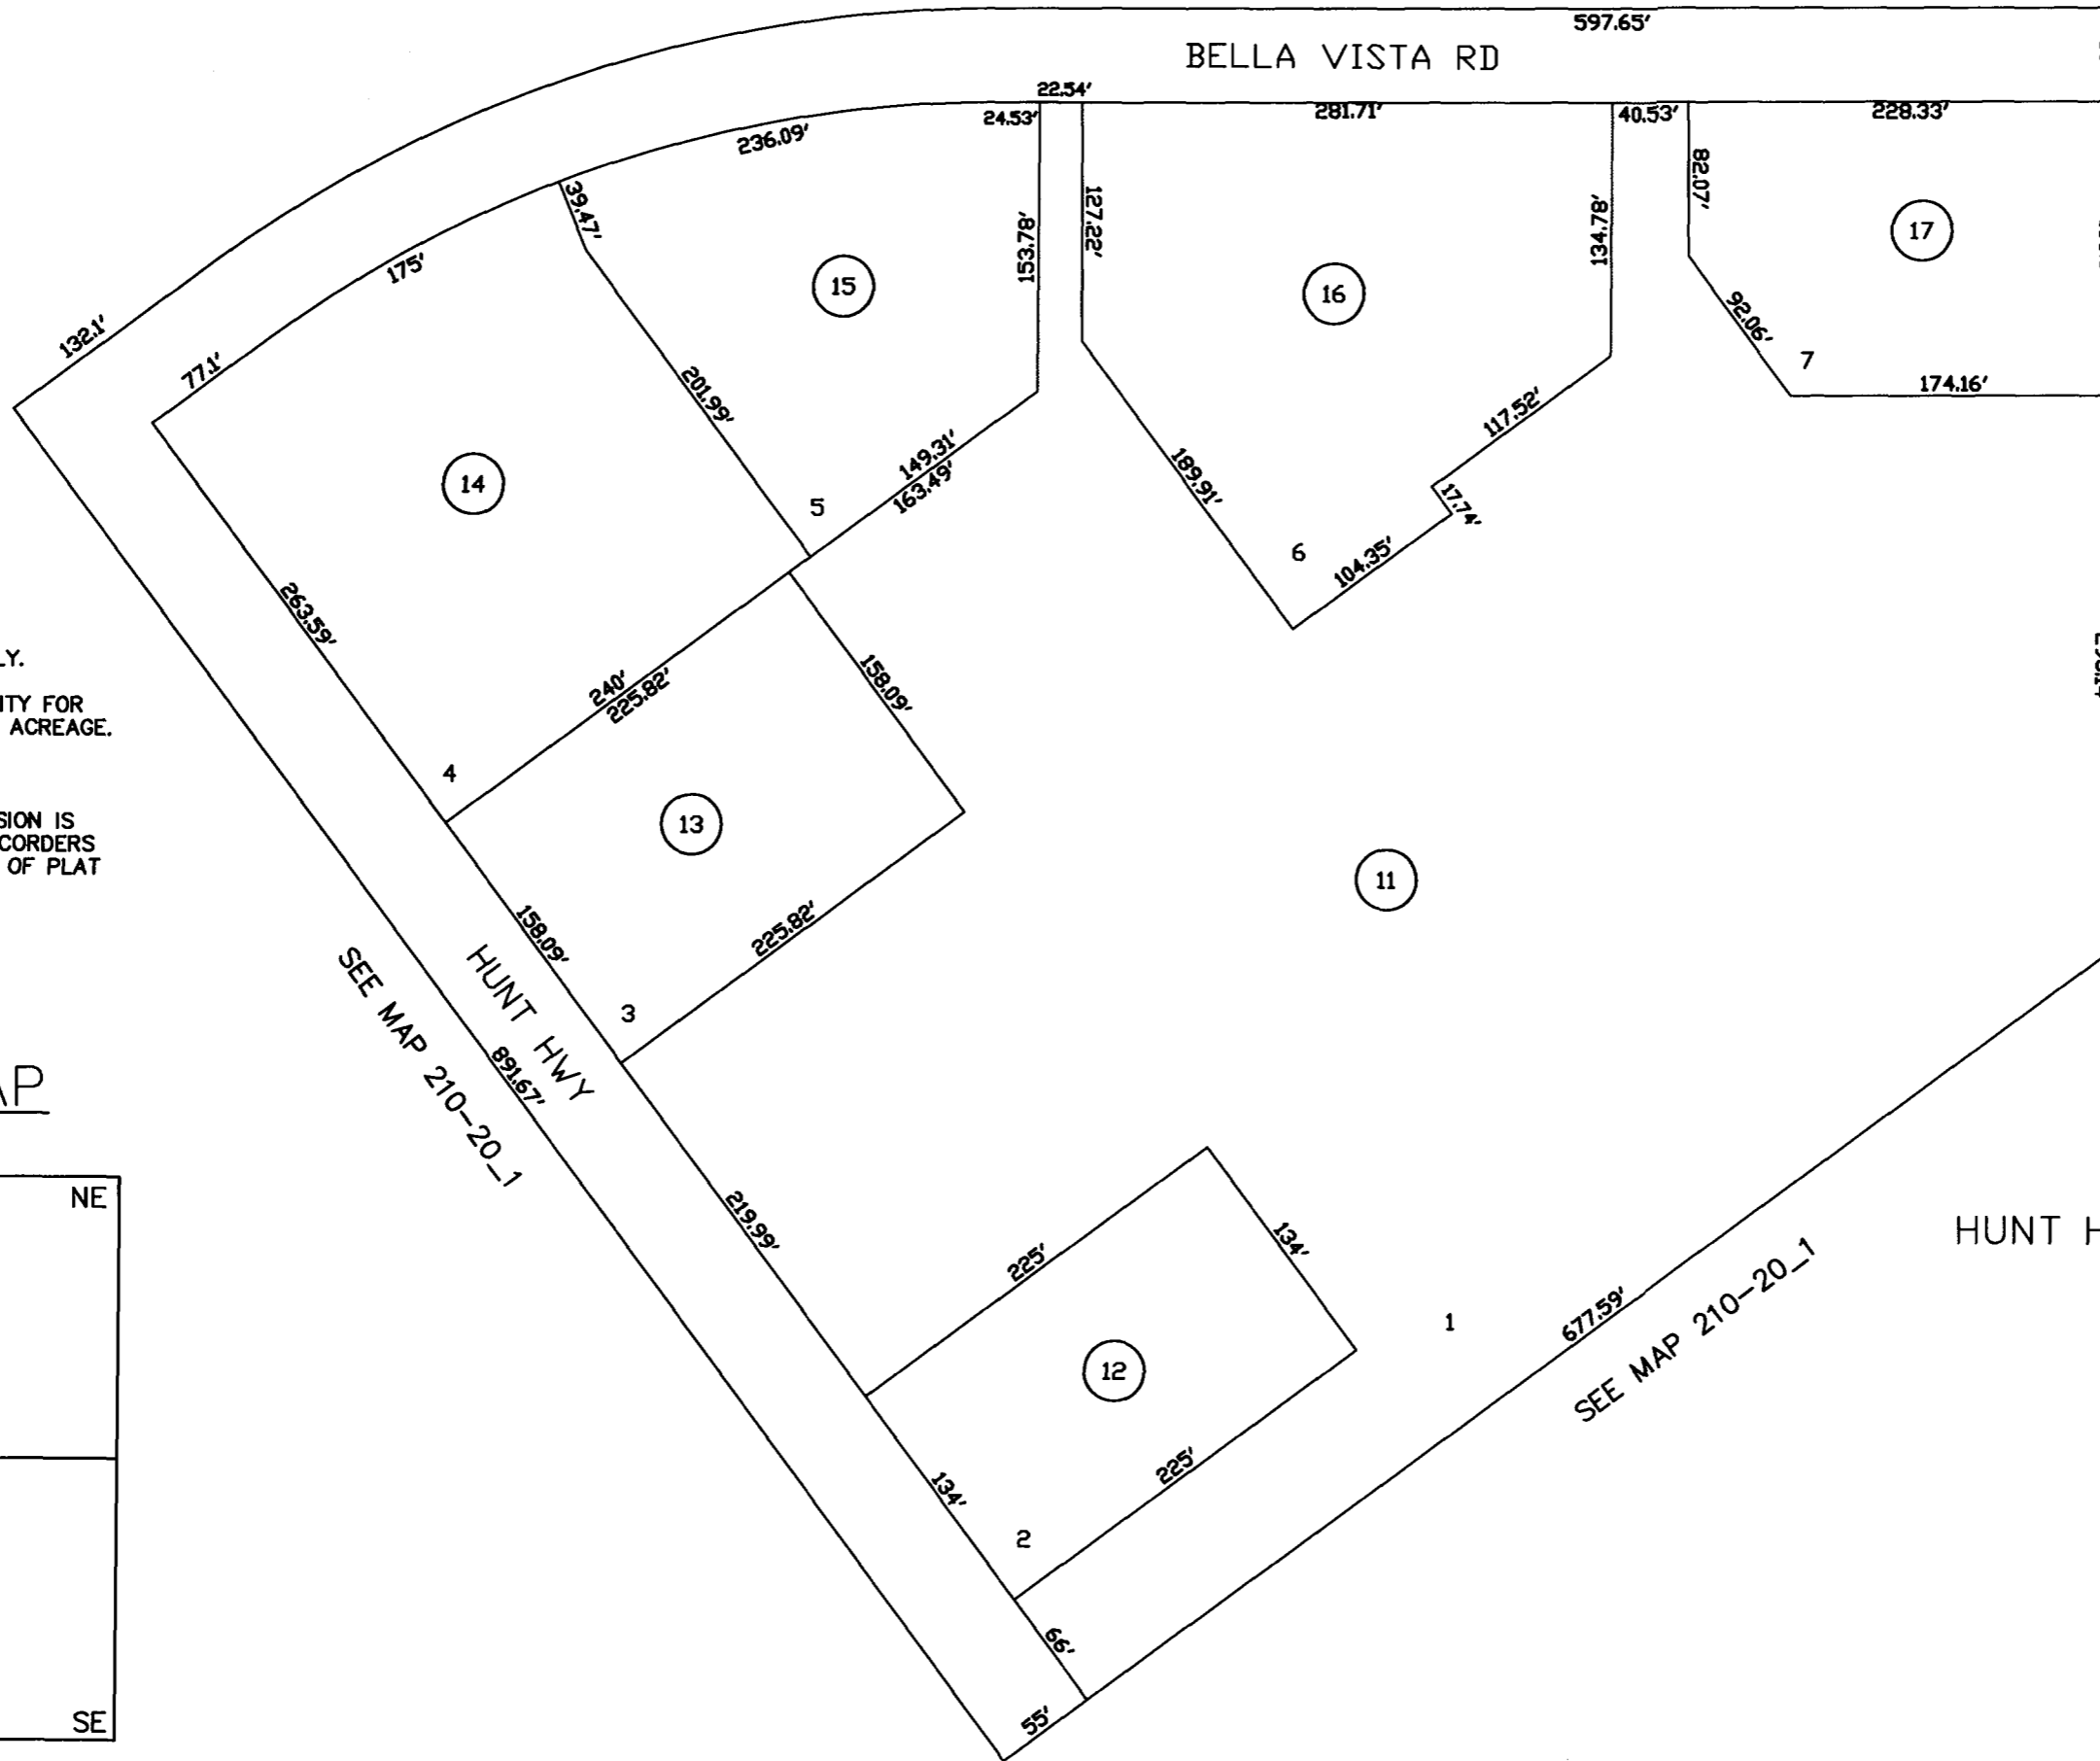

AREA CODE  
0000

SPECIAL DISTRICTS  
00000  
00000

THIS MAP IS FOR TAX PURPOSES ONLY.  
THIS OFFICE WILL NOT ASSUME LIABILITY FOR  
REPRESENTATION, MEASUREMENTS OR ACREAGE.

THE ORIGINAL PLAT OF THIS SUBDIVISION IS  
ON FILE WITH THE PINAL COUNTY RECORDERS  
OFFICE, FOR COMPLETE INFORMATION OF PLAT  
AND CC&R'S CALL (520) 868-7100.

VICINITY MAP

SEE MAP 210-20\_1

SEE MAP 210-20\_1

SEE MAP 210-20\_1

FRY'S AT  
HUNT HWY AND BELLA VISTA  
CAB E - SLD 017

SCALE: 1" = 100'

12-16-2003