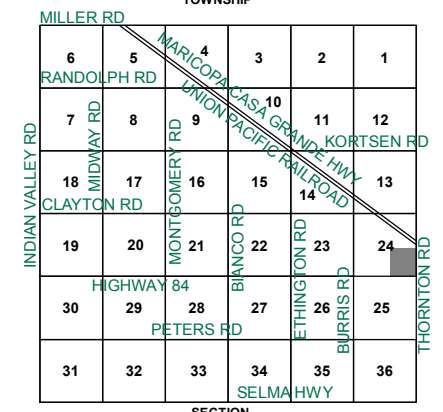

SEE MAP 503-46_2

SEE MAP 503-46_1

SEE MAP 504-24

SEE MAP 503-48_1

SEE MAP 503-89

BOOK - MAP

503-83

SE SEC. 24 T.06S. R.05E.

THORNTON INDUSTRIAL PARK UNIT 1
 BOOK 19 OF MAPS PAGE 49
 THORNTON INDUSTRIAL PARK UNIT 1,
 LOTS 3 THROUGH 6
 2017-074406
 RE-SUBDIVISION THORNTON INDUSTRIAL PARK UNIT 1,
 LOTS 3 THROUGH 6
 2018-005688

LOCATION MAPS

Revised: 3/30/2018
 By: YL

Pinal County Assessor

THIS MAP DOES NOT REPRESENT A SURVEY. NO LIABILITY IS ASSUMED FOR THE ACCURACY OF THE DATA DELINEATED HEREIN, EITHER EXPRESSED OR IMPLIED BY PINAL COUNTY OR ITS EMPLOYEES. THIS MAP IS COMPILED FROM OFFICIAL RECORDS, INCLUDING PLATS, SURVEYS, RECORDED DEEDS AND CONTRACTS, AND ONLY CONTAINS INFORMATION REQUIRED FOR THE PINAL COUNTY ASSESSOR'S OFFICE PURPOSES.