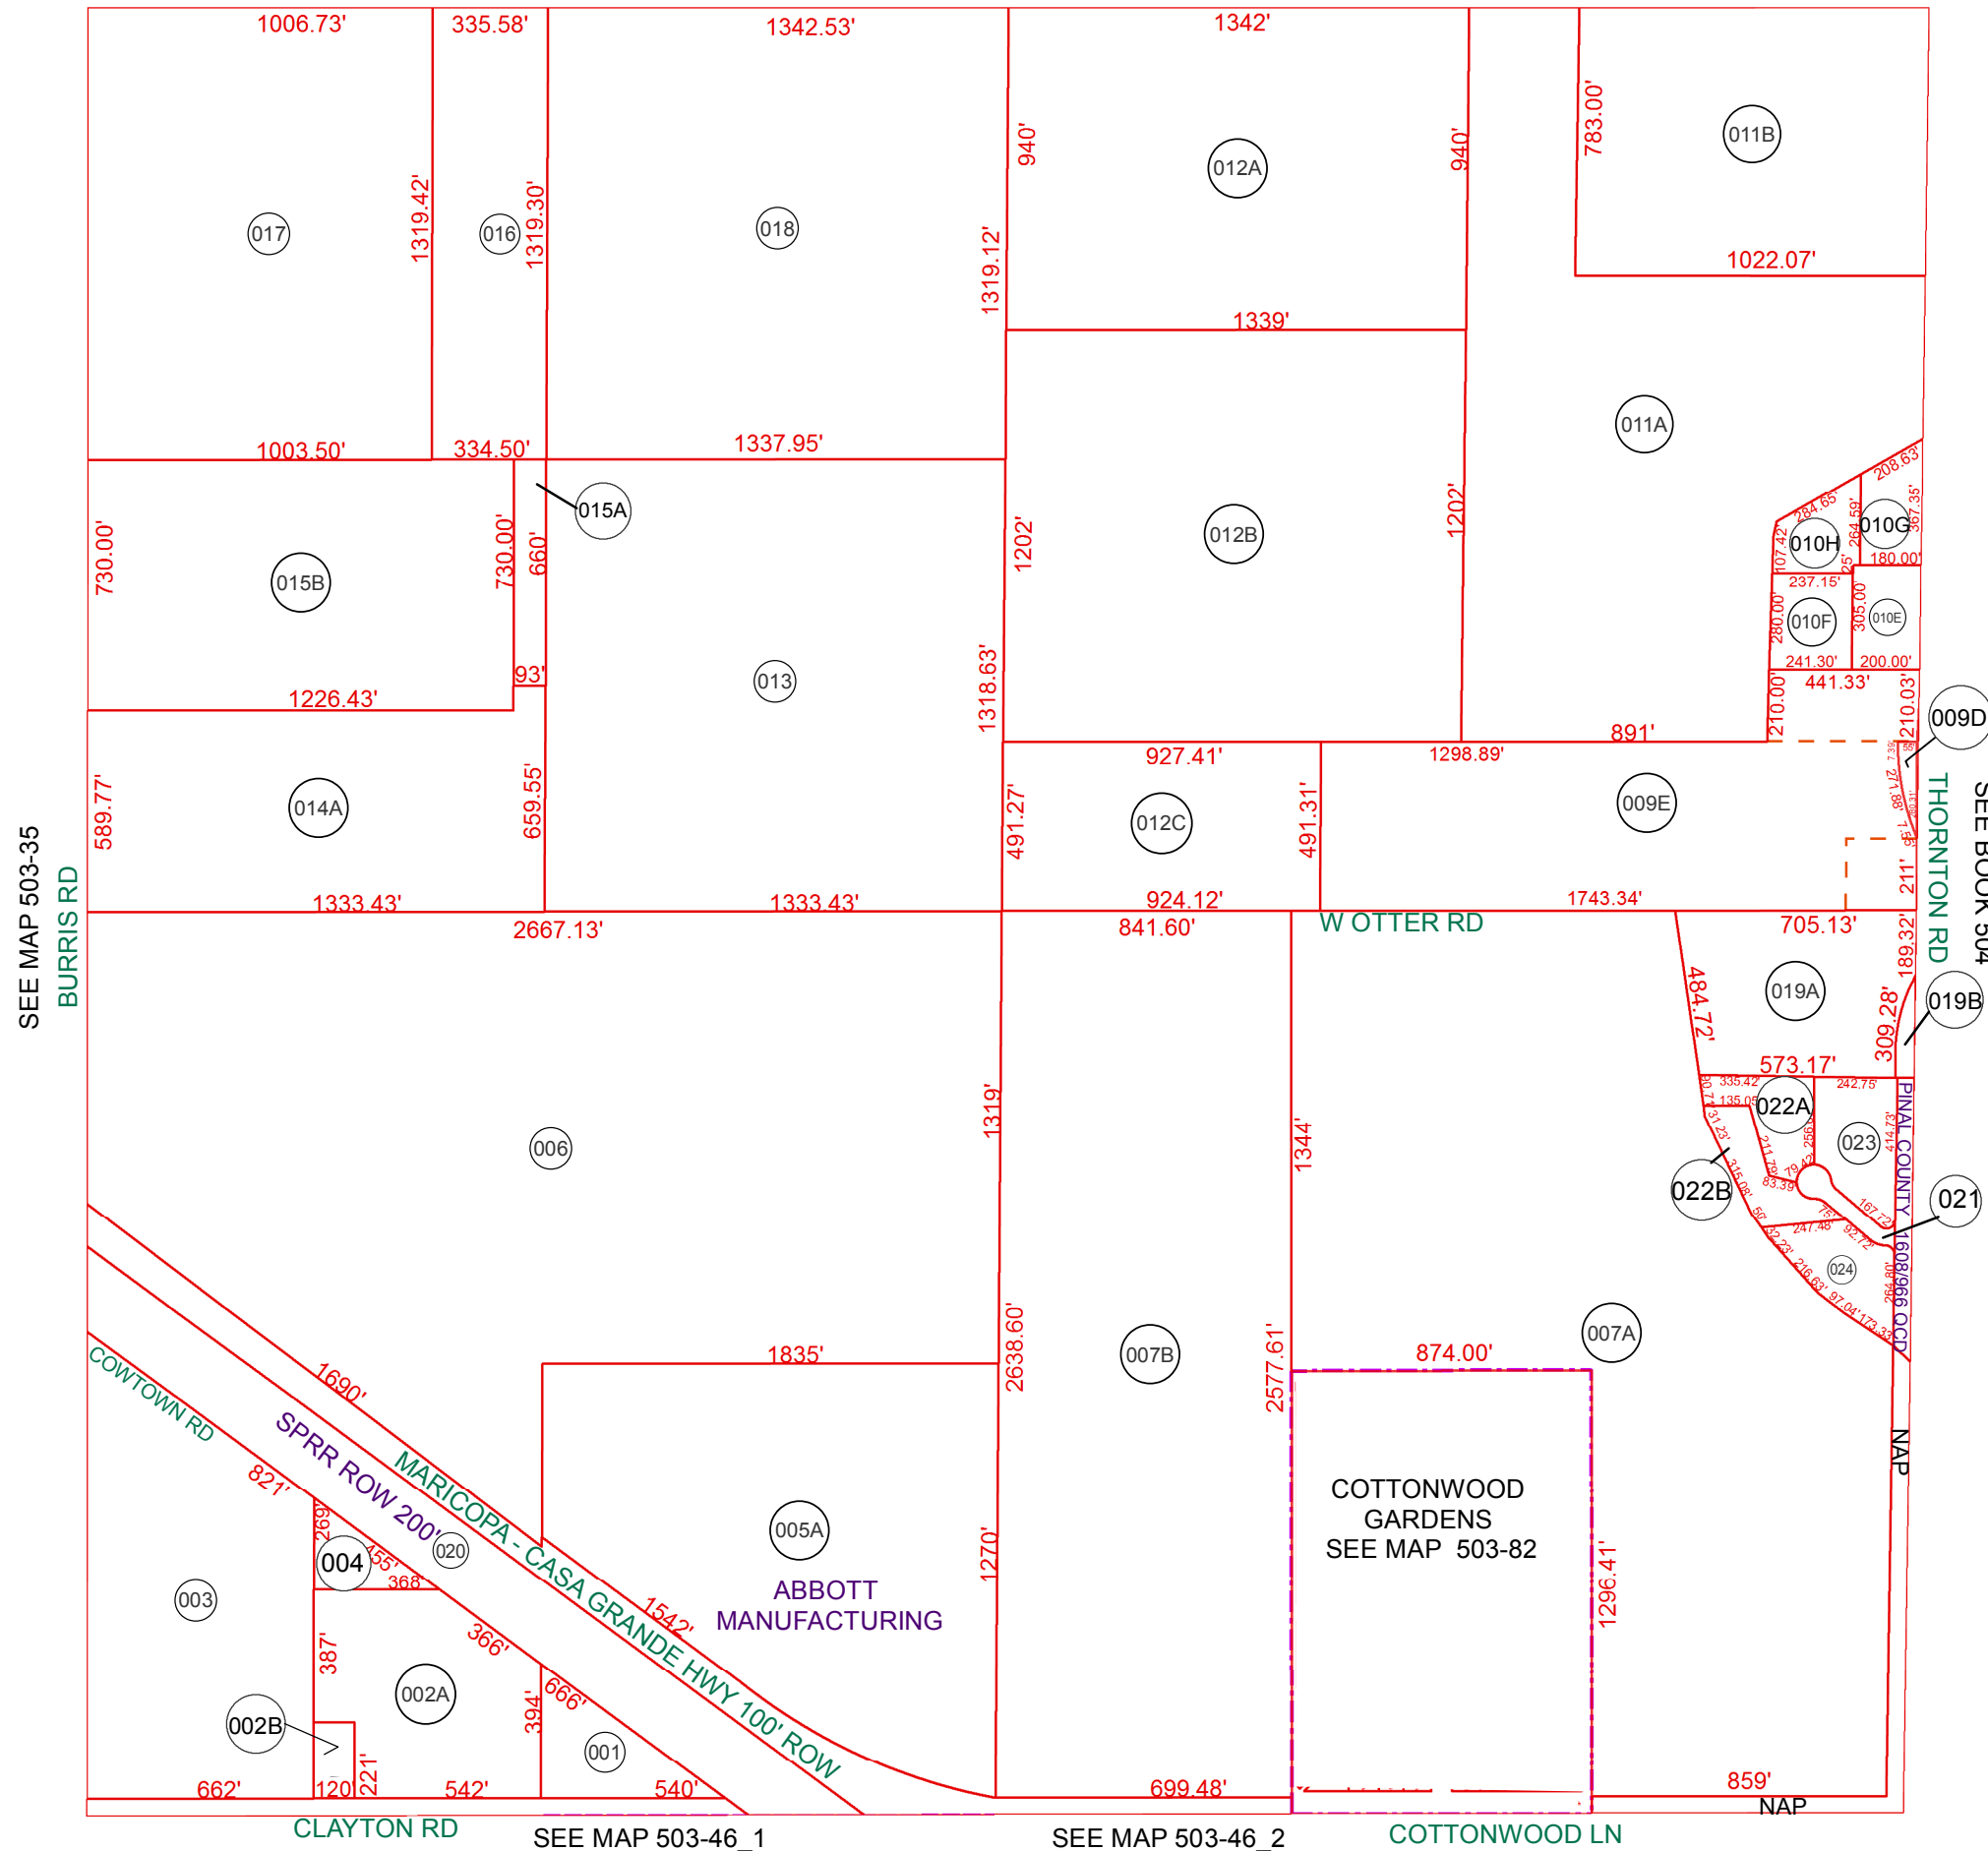

SEE MAP 503-33_1
KORTSEN RD

SEE MAP 503-35
BURRIS RD

SEE BOOK 504
THORNTON RD

SEE MAP 503-46_1
CLAYTON RD

SEE MAP 503-46_2

COTTONWOOD LN

BOOK - MAP

503-34

SEC. 13 T.06S. R.05E.

LOCATION MAPS

MILLER RD		MCCARTNEY RD			
6	5	4	3	2	1
BARNES RD		MARICOPA-CASA GRANDE HWY		RODEO RD	
7	8	9	10	11	12
KORTSEN RD		CAMPBELL CK		COTTONWOOD LN	
18	17	16	15	14	13
CLAYTON RD		BLANCO RD		BURNING RD	
19	20	21	22	23	24
MIDWAY RD		HWY 84		BURRIS RD	
30	29	28	27	26	25
MONTGOMERY RD		PETERS RD		THORNTON RD	
31	32	33	34	35	36
CORRALES RD		ETHINGTON RD			
SECTION					

Revised: 5/22/2018

By: **TH**

PINAL COUNTY

WIDE OPEN OPPORTUNITY

Pinal County Assessor

THIS MAP DOES NOT REPRESENT A SURVEY. NO LIABILITY IS ASSUMED FOR THE ACCURACY OF THE DATA DELINEATED HEREIN, EITHER EXPRESSED OR IMPLIED BY PINAL COUNTY OR ITS EMPLOYEES. THIS MAP IS COMPILED FROM OFFICIAL RECORDS, INCLUDING PLATS, SURVEYS, RECORDED DEEDS AND CONTRACTS, AND ONLY CONTAINS INFORMATION REQUIRED FOR THE PINAL COUNTY ASSESSOR'S OFFICE PURPOSES.