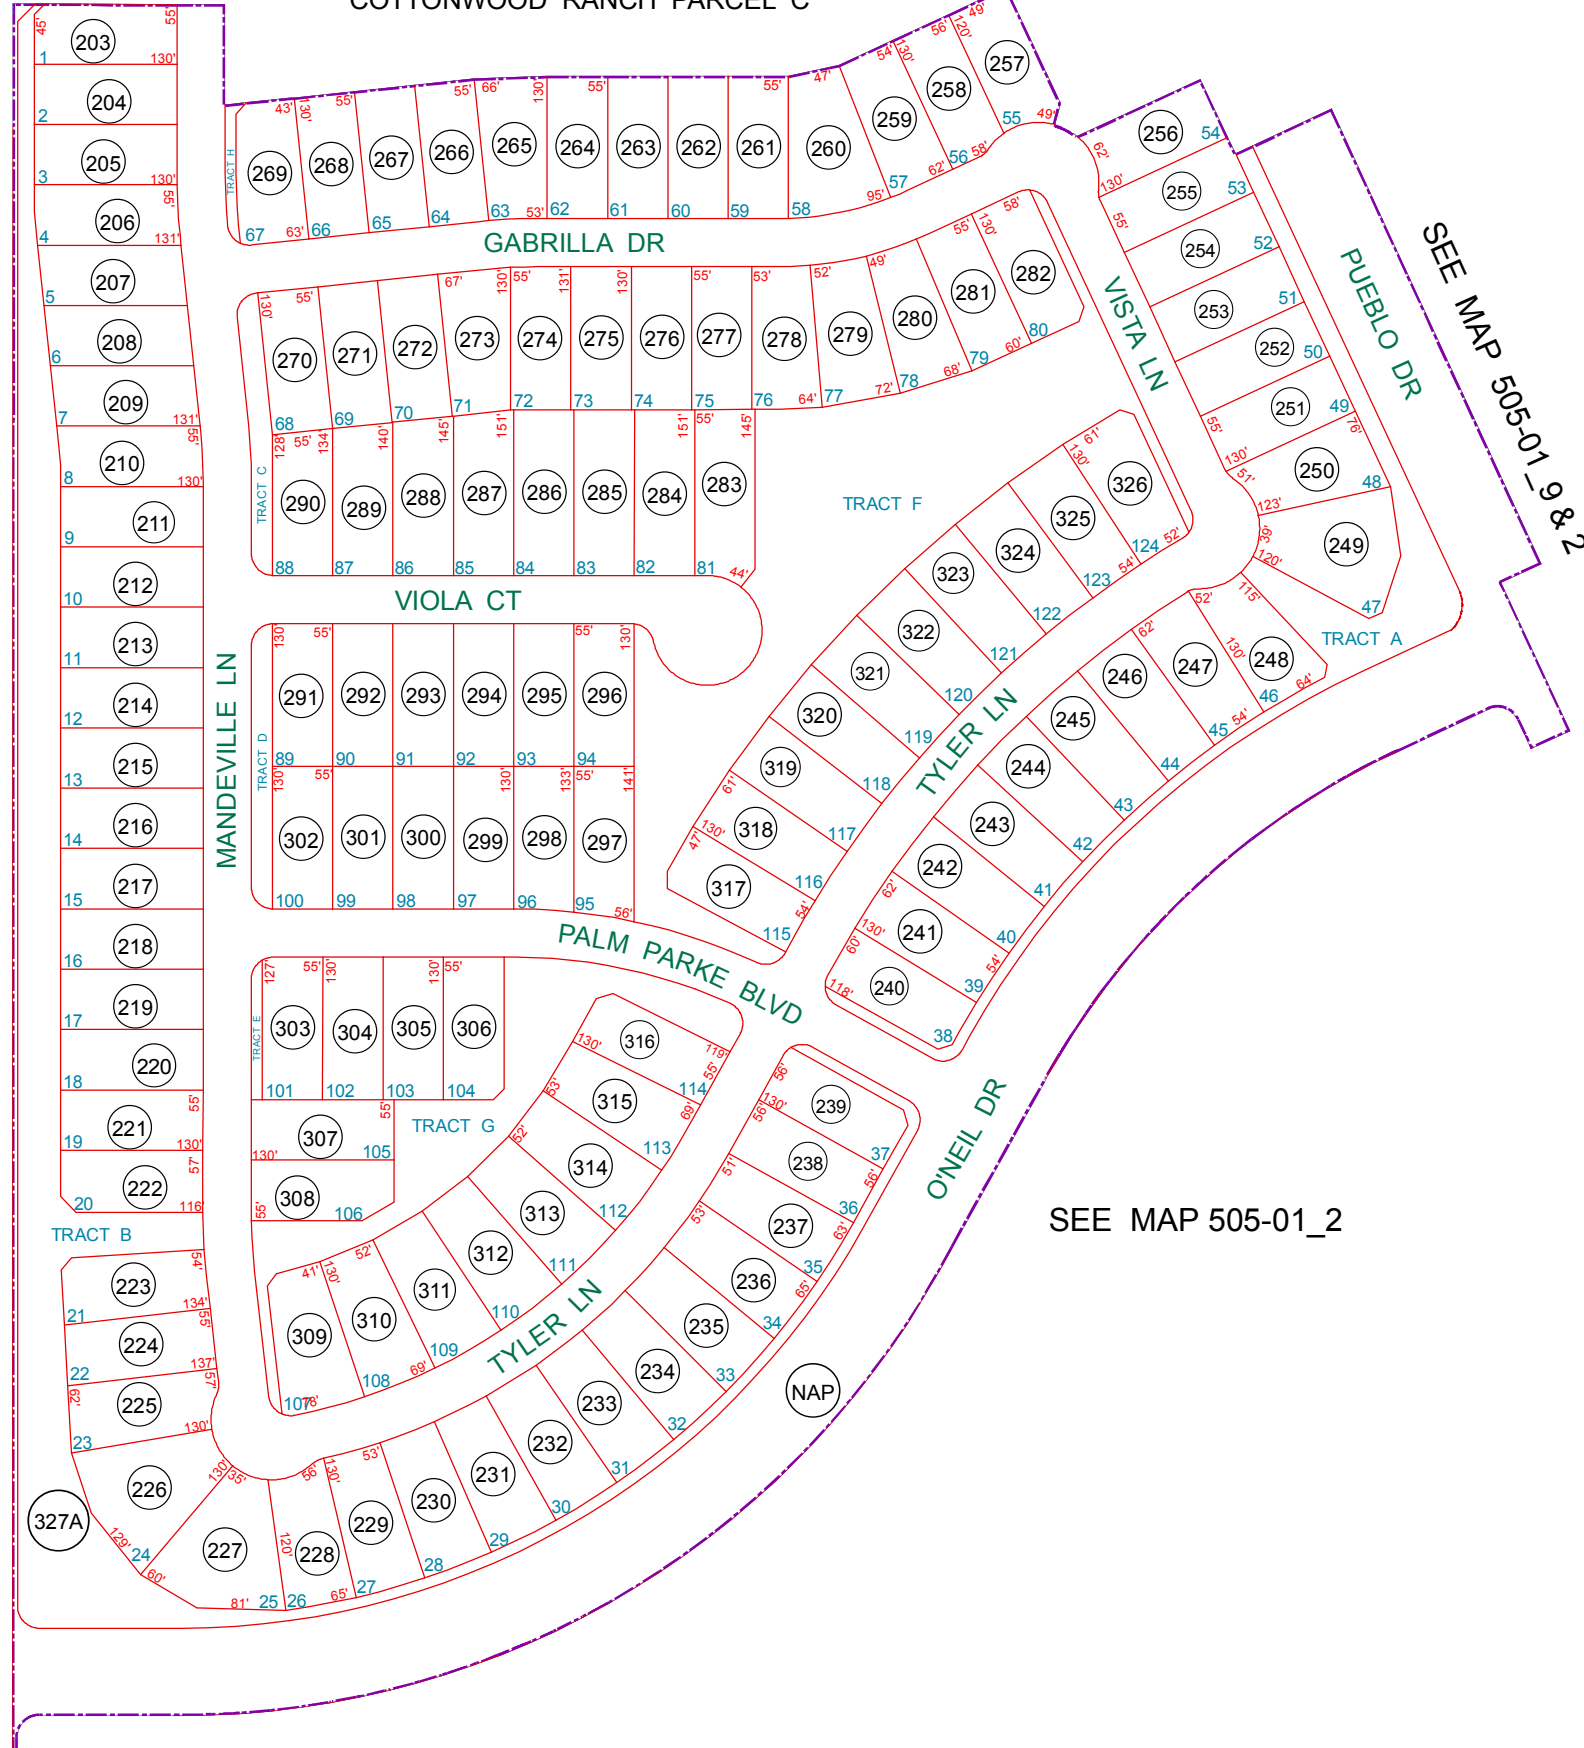

COMMON AREA: 505-89-327A

TRACTS INCLUDE THE FOLLOWING
SUBDIVISIONS:
COTTONWOOD RANCH PARCEL B
COTTONWOOD RANCH PARCEL C
COTTONWOOD RANCH PARCEL D
COTTONWOOD RANCH PARCEL E
COTTONWOOD RANCH PARCEL G
COTTONWOOD RANCH PARCEL H
COTTONWOOD RANCH PARCEL I

SEE MAP 505-01_2

TREKELL RD

BOOK - MAP

505-89_3

SEC. 16 T.06S. R.06E.
COTTONWOOD RANCH PARCEL B
CAB F - SLIDE 184

LOCATION MAPS
R.E.

6	5	4	3	2	1
7	8	9	10	11	12
18	17	16	15	14	13
19	20	21	22	23	24
30	29	28	27	26	25
31	32	33	34	35	36

SECTION

Revised: 8/12/2011

By: YL

PINAL COUNTY
wide open opportunity

Pinal County Assessor

THIS MAP DOES NOT REPRESENT A SURVEY. NO LIABILITY IS ASSUMED FOR THE ACCURACY OF THE DATA DELINEATED HEREIN, EITHER EXPRESSED OR IMPLIED BY PINAL COUNTY OR ITS EMPLOYEES. THIS MAP IS COMPILED FROM OFFICIAL RECORDS, INCLUDING PLATS, SURVEYS, RECORDED DEEDS AND CONTRACTS, AND ONLY CONTAINS INFORMATION REQUIRED FOR THE PINAL COUNTY ASSESSOR'S OFFICE PURPOSES.