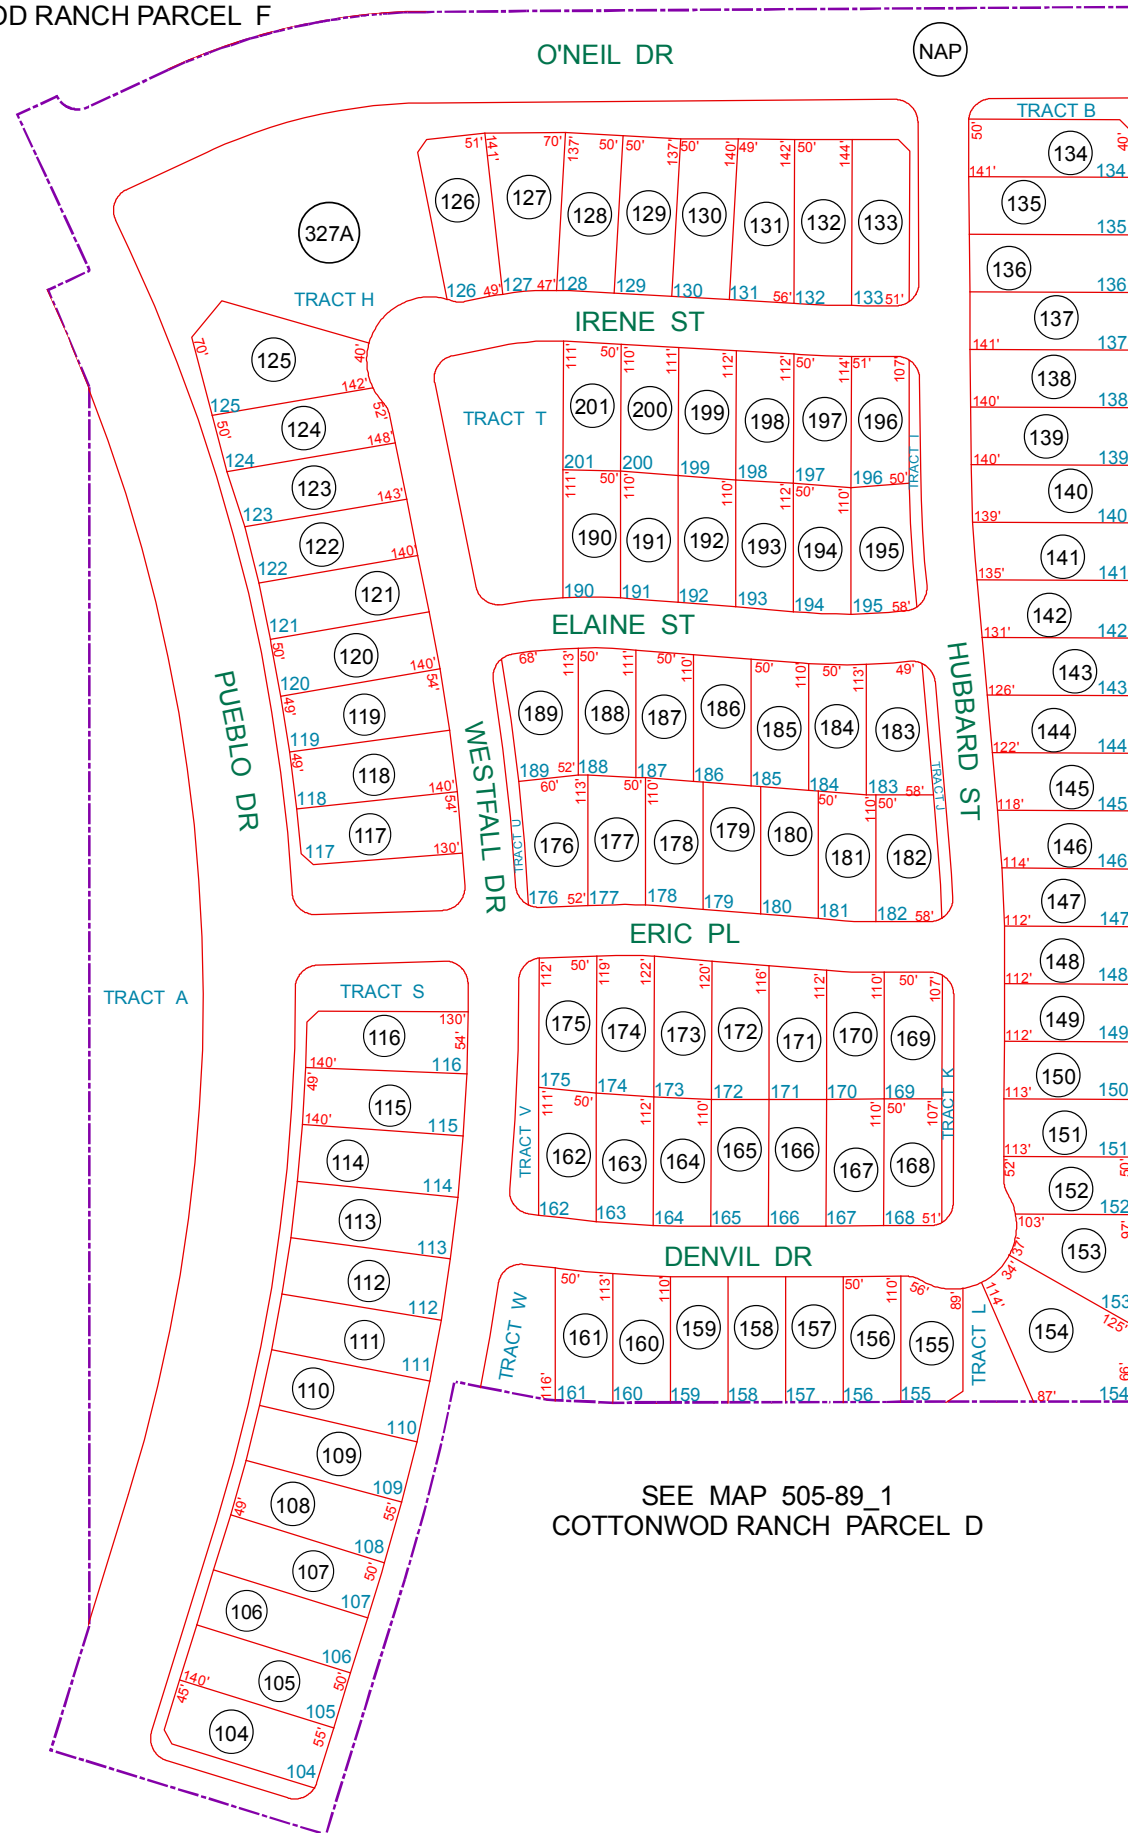

SEE MAP 505-01\_9  
COTTONWOOD RANCH PARCEL F

COMMON AREA: 505-89-327A

TRACTS INCLUDE THE FOLLOWING  
SUBDIVISIONS:  
COTTONWOOD RANCH PARCEL B  
COTTONWOOD RANCH PARCEL C  
COTTONWOOD RANCH PARCEL D  
COTTONWOOD RANCH PARCEL E  
COTTONWOOD RANCH PARCEL G  
COTTONWOOD RANCH PARCEL H  
COTTONWOOD RANCH PARCEL I

SEE MAP 505-01\_2

SEE MAP 505-01\_2

SEE MAP 505-89\_1  
COTTONWOOD RANCH PARCEL D

BOOK - MAP

# 505-89\_2

SEC. 16 T.06S. R.06E.  
COTTONWOOD RANCH PARCEL E  
CAB F - SLIDE 156

LOCATION MAPS  
R.E.

6	5	4	3	2	1
7	8	9	10	11	12
18	17	16	15	14	13
19	20	21	22	23	24
30	29	28	27	26	25
31	32	33	34	35	36

SECTION