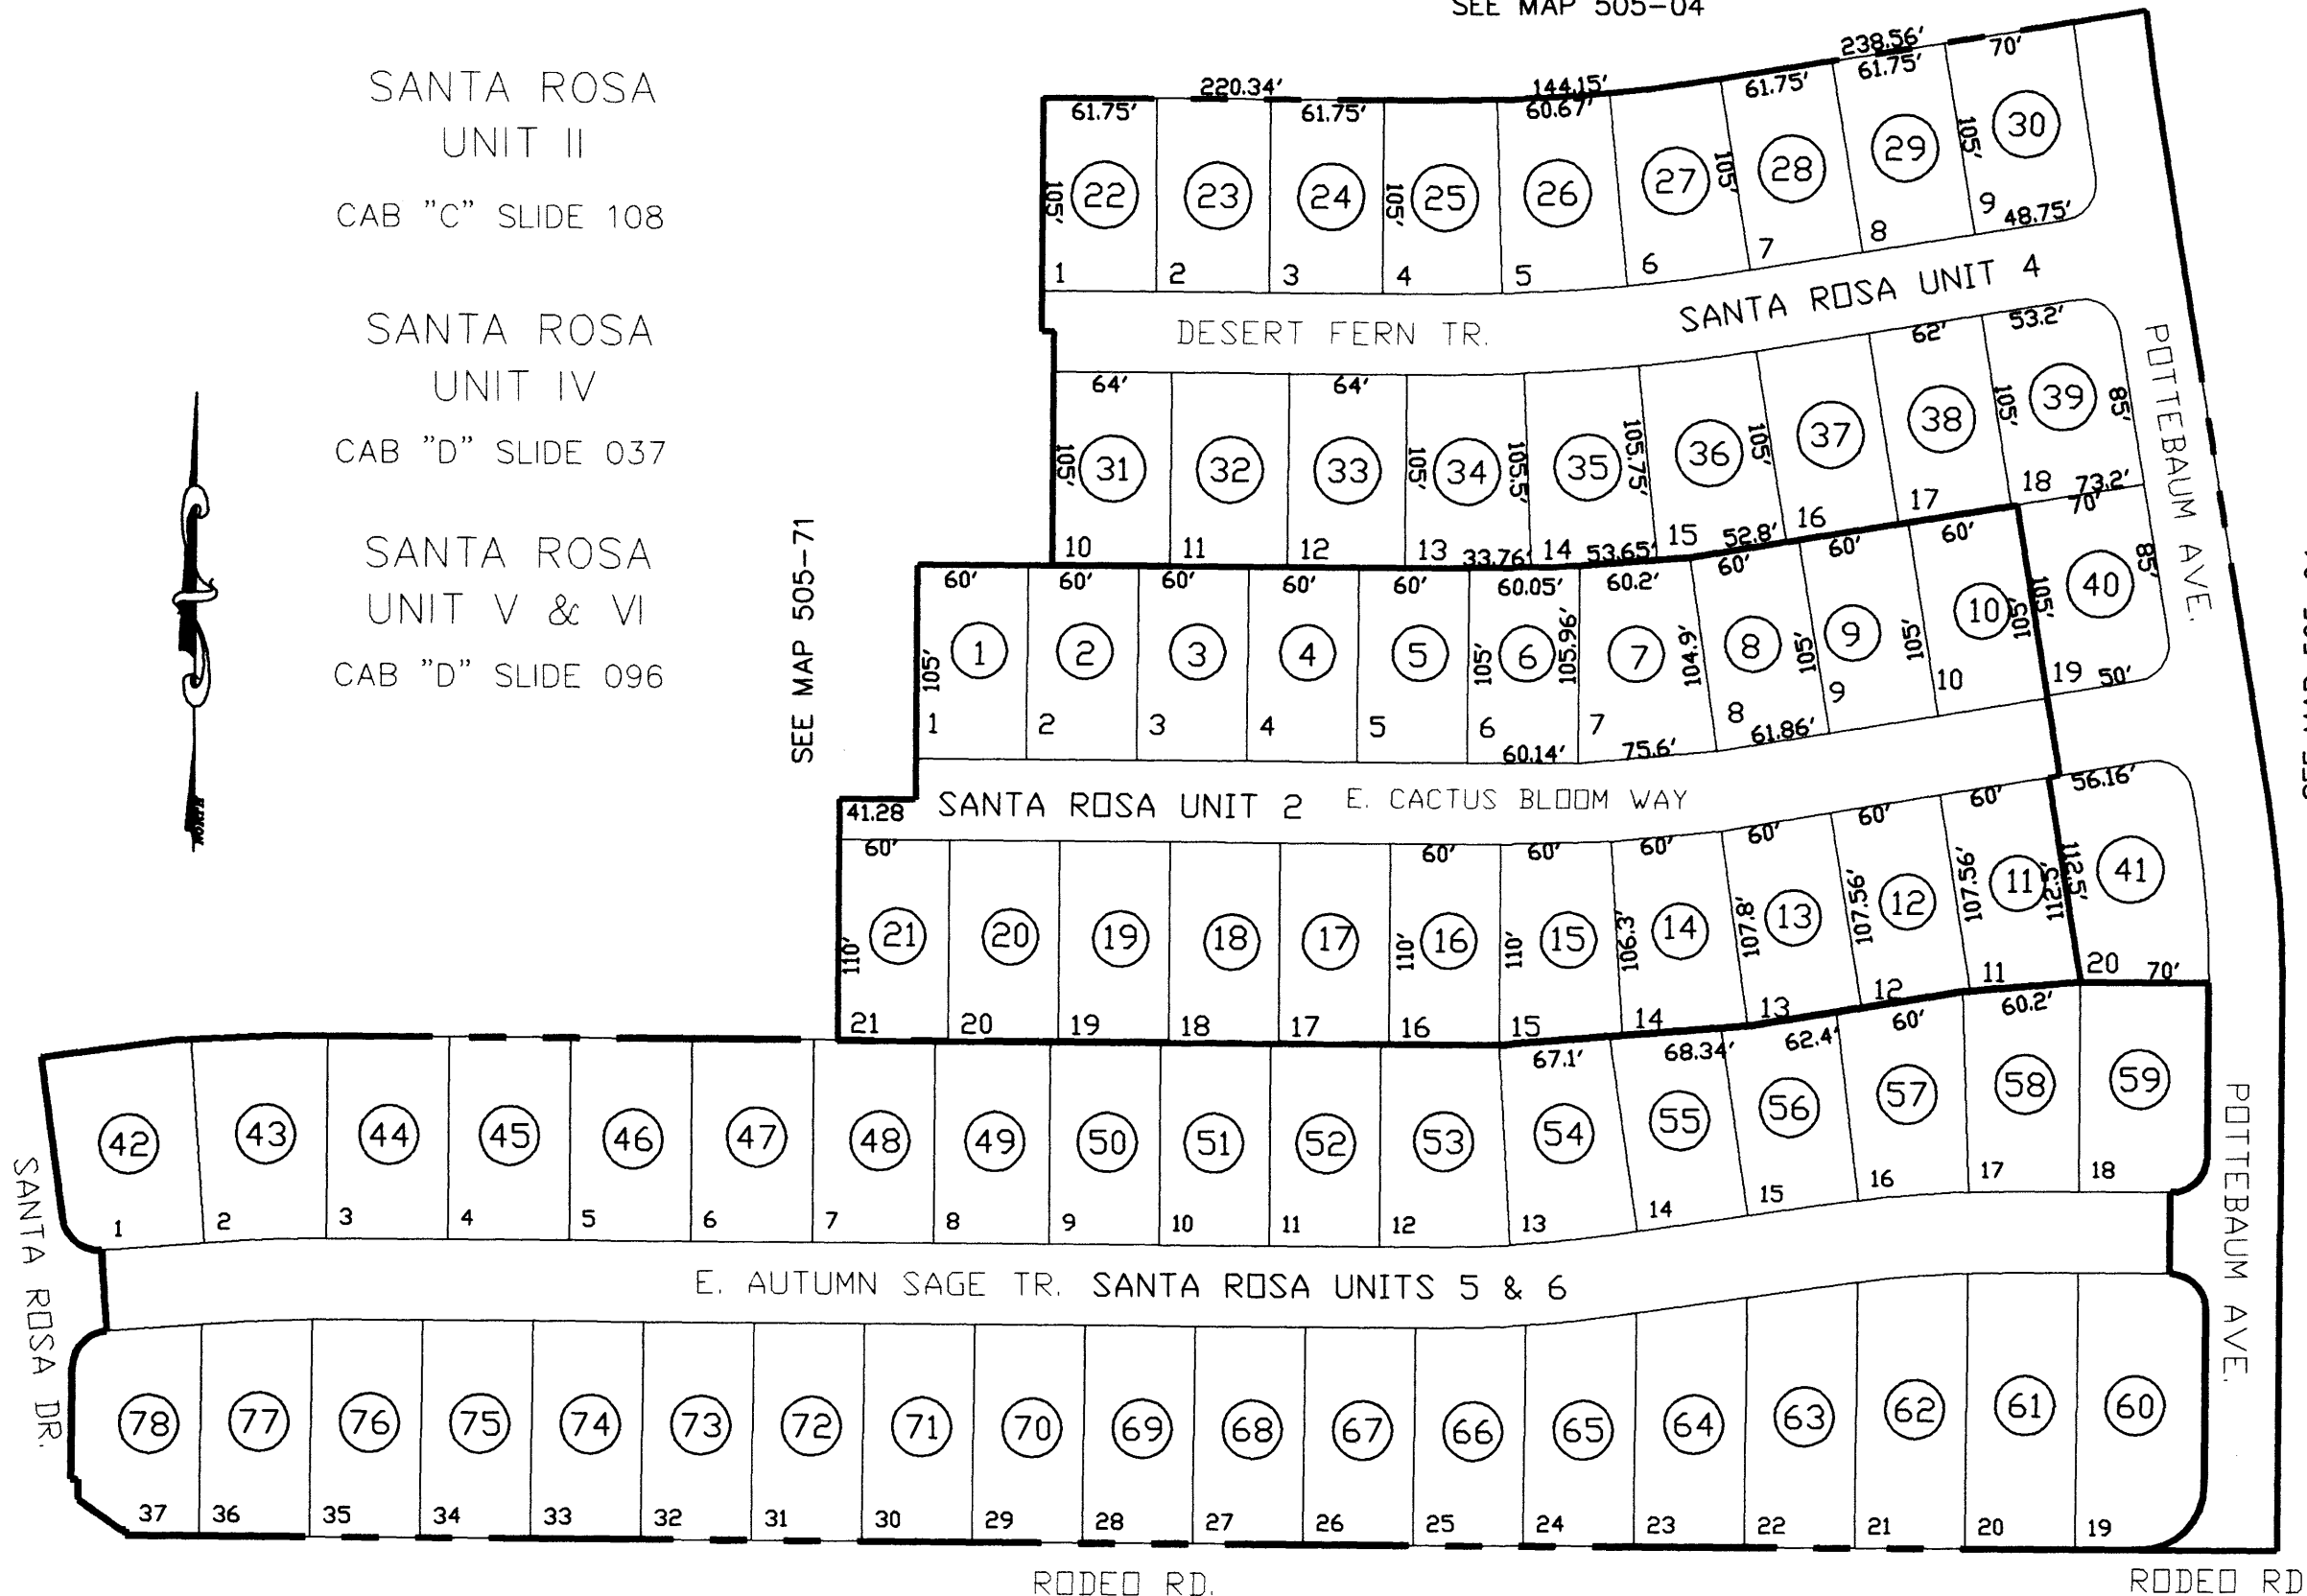

SEC. 4 IN.6S RG.6E

505-74

AREA CODE
0000

SPECIAL DISTRICTS
00000
00000

THIS MAP IS FOR TAX PURPOSES ONLY.
THIS OFFICE WILL NOT ASSUME LIABILITY FOR
REPRESENTATION, MEASUREMENTS OR ACREAGE.

THE ORIGINAL PLAT OF THIS SUBDIVISION IS
ON FILE WITH THE PINAL COUNTY RECORDERS
OFFICE, FOR COMPLETE INFORMATION OF PLAT
AND CC&R's CALL (520) 868-7100.

CANCELED PARCELS FOR UNIT II
505-04-002E
CANCELED PARCELS FOR UNIT IV
505-04-002G
CANCELED PARCELS FOR UNIT V & VI
505-04-002F

SCALE: 1" = 100'

10-18-2002

VICINITY MAP

SANTA ROSA
UNIT II

CAB "C" SLIDE 108

SANTA ROSA
UNIT IV

CAB "D" SLIDE 037

SANTA ROSA
UNIT V & VI

CAB "D" SLIDE 096

SEE MAP 505-71

SEE MAP 505-04

SEE MAP 505-04

SEE MAP 505-04