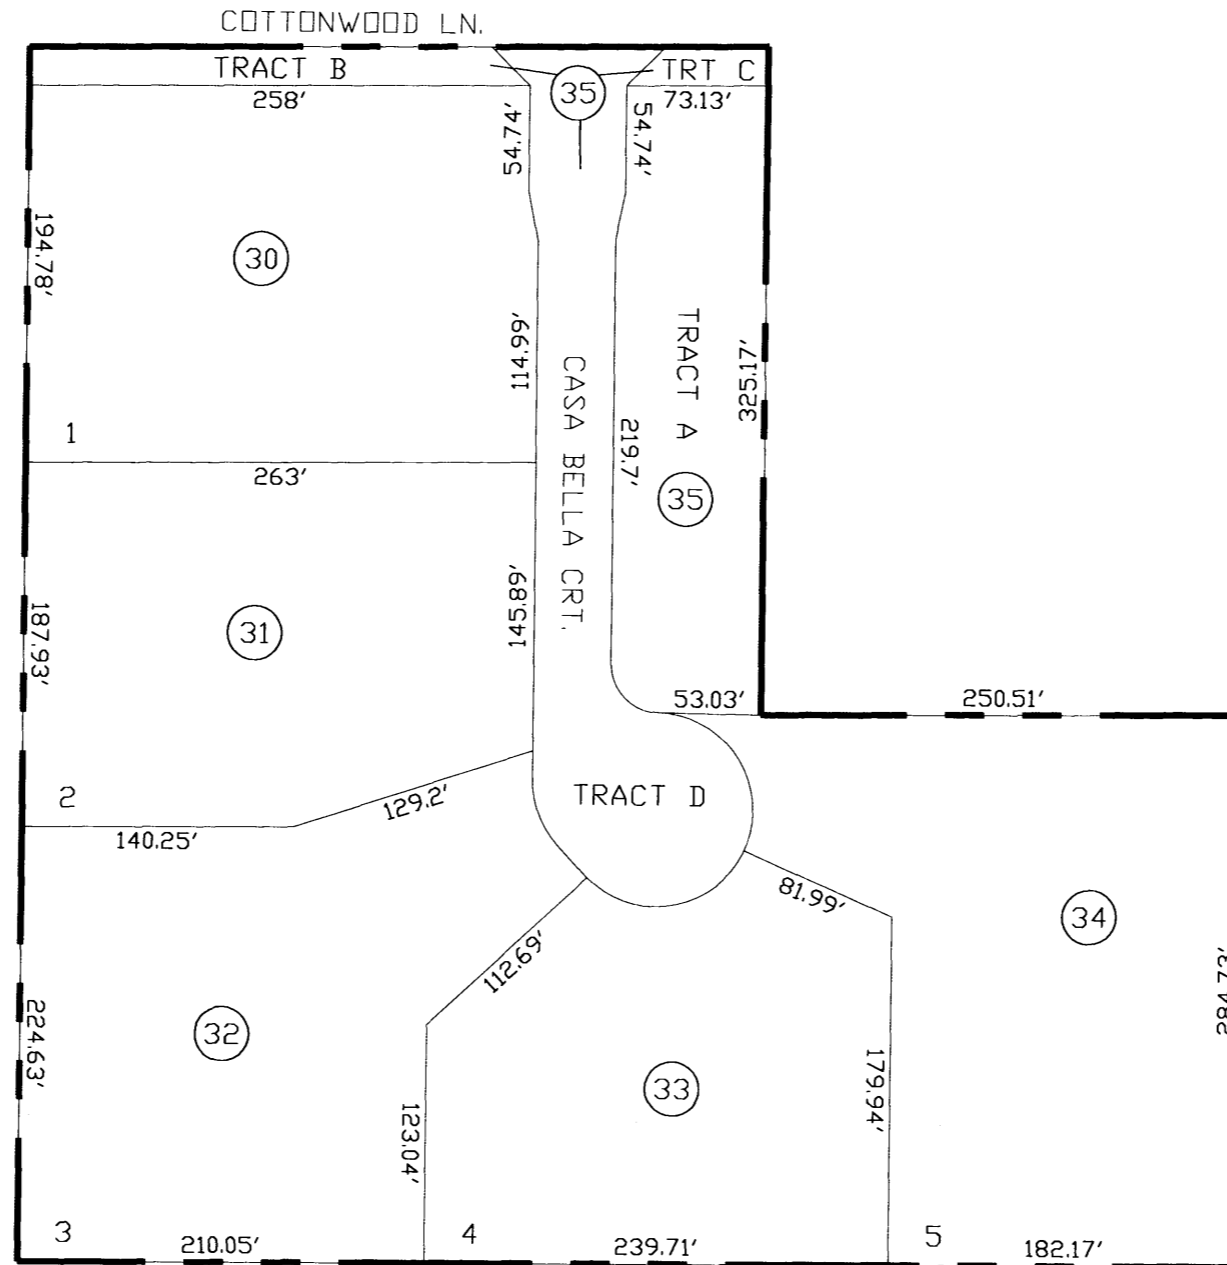

AREA CODE
0403

SEE MAP 505-01

SPECIAL DISTRICTS
24001
00000

CASA BELLA
CAB. D - SLD. 080

THIS MAP IS FOR TAX PURPOSES ONLY.

THIS OFFICE WILL NOT ASSUME LIABILITY FOR REPRESENTATION, MEASUREMENTS OR ACREAGE.

THE ORIGINAL PLAT OF THIS SUBDIVISION IS ON FILE WITH THE PINAL COUNTY RECORDERS OFFICE, FOR COMPLETE INFORMATION OF PLAT AND CC&R's CALL (520) 868-7100.

SEE MAP 505-16_1

SEE MAP 505-16_1

VICINITY MAP

MCCARTNEY RD					
6	5	4	3	2	1
7	8	RODEO RD	10	11	12
		TREKELL RD	9	10	11
18	17	16	15	14	13
HWY 238 / COTTONWOOD LN / STOREY RD					
19	20	21	22	23	24
FLORENCE BLVD / HWY 287					
30	29	28	27	26	25
JIMMIE KERR BLVD					
31	32	33	34	35	36

SEE MAP 505-64

01-19-2005