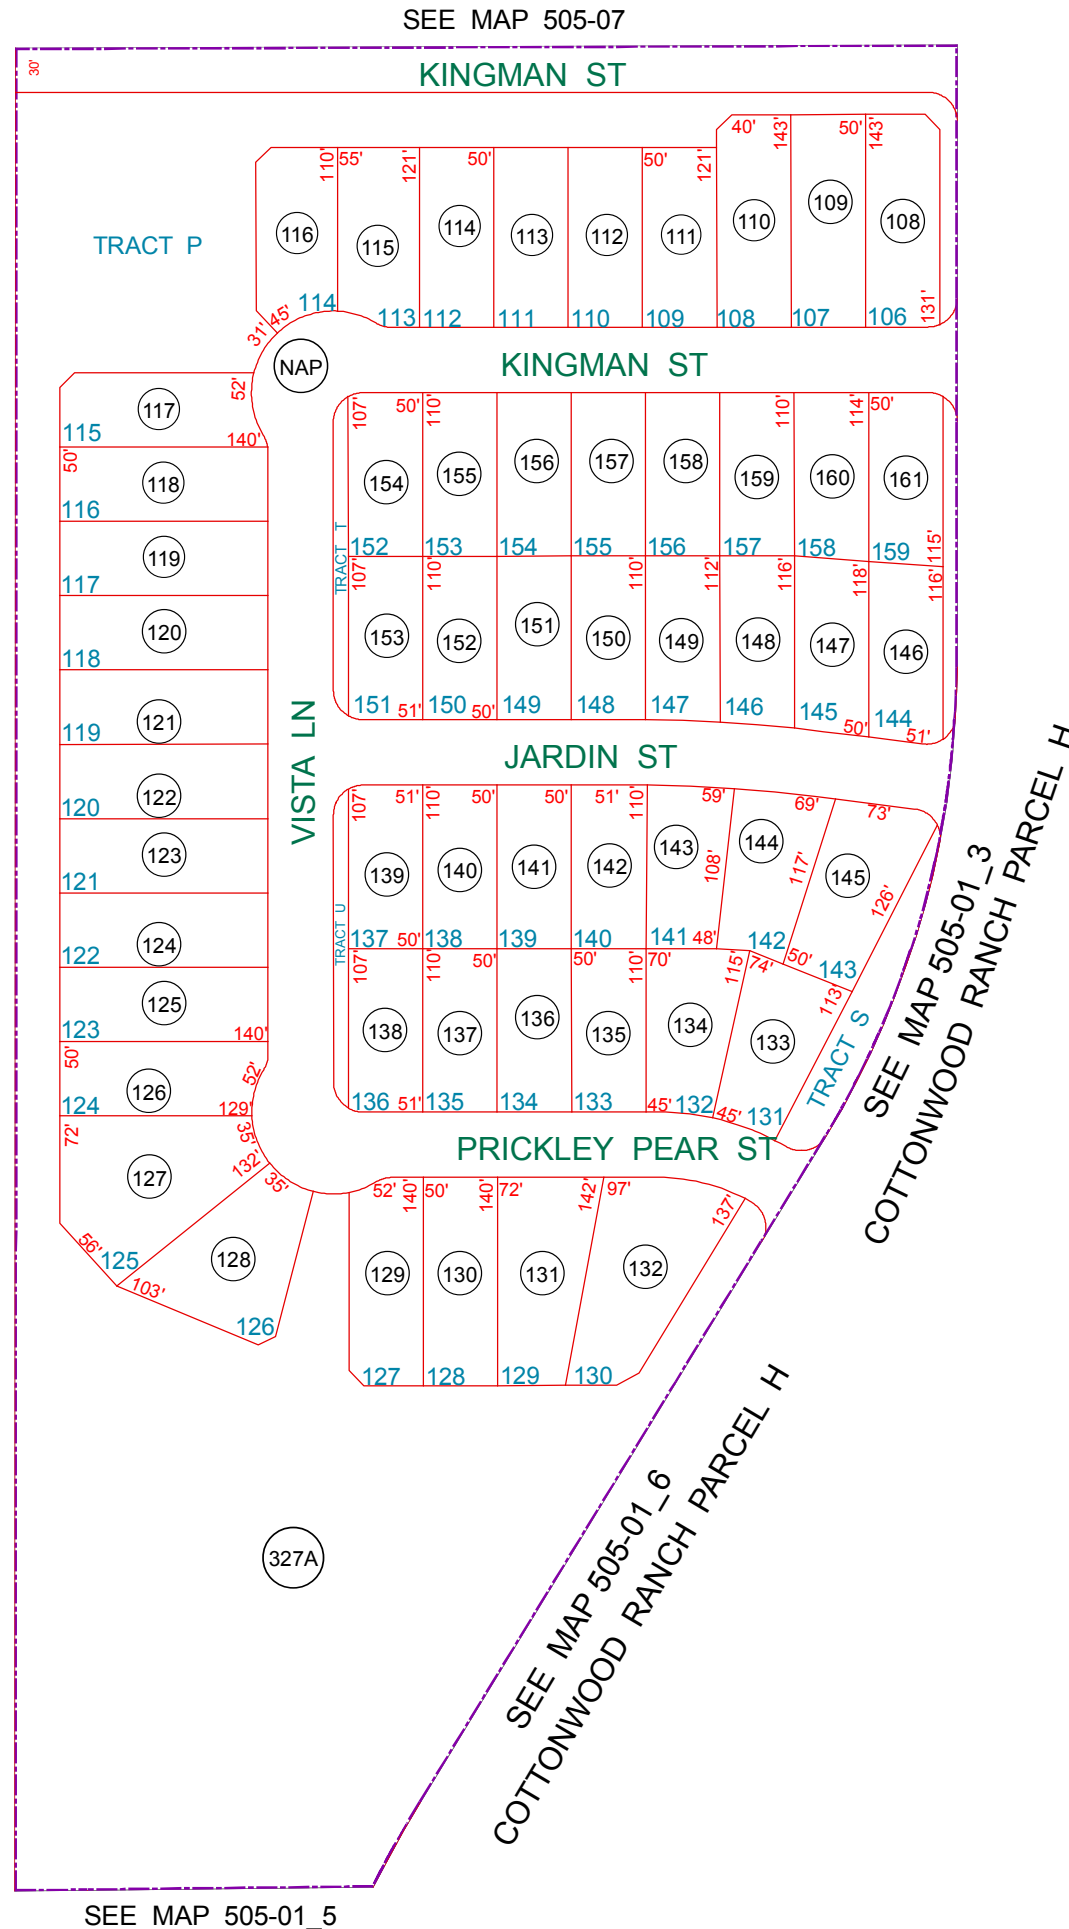

COMMON AREA: 505-89-327A

TRACTS INCLUDE THE FOLLOWING
SUBDIVISIONS:
COTTONWOOD RANCH PARCEL B
COTTONWOOD RANCH PARCEL C
COTTONWOOD RANCH PARCEL D
COTTONWOOD RANCH PARCEL E
COTTONWOOD RANCH PARCEL G
COTTONWOOD RANCH PARCEL H
COTTONWOOD RANCH PARCEL I

SEE MAP 505-01_2

BOOK - MAP

505-01_4

W/2 SEC. 16 T.06S. R.06E.

COTTONWOOD RANCH PARCEL I
CAB E - SLIDE 146

LOCATION MAPS
R.E.

6	5	4	3	2	1
7	8	9	10	11	12
18	17	16	15	14	13
19	20	21	22	23	24
30	29	28	27	26	25
31	32	33	34	35	36

SECTION

Revised: 8/12/2011

By: YL

PINAL COUNTY
wide open opportunity

Pinal County Assessor

THIS MAP DOES NOT REPRESENT A SURVEY. NO LIABILITY IS ASSUMED FOR THE ACCURACY OF THE DATA DELINEATED HEREIN, EITHER EXPRESSED OR IMPLIED BY PINAL COUNTY OR ITS EMPLOYEES. THIS MAP IS COMPILED FROM OFFICIAL RECORDS, INCLUDING PLATS, SURVEYS, RECORDED DEEDS AND CONTRACTS, AND ONLY CONTAINS INFORMATION REQUIRED FOR THE PINAL COUNTY ASSESSOR'S OFFICE PURPOSES.