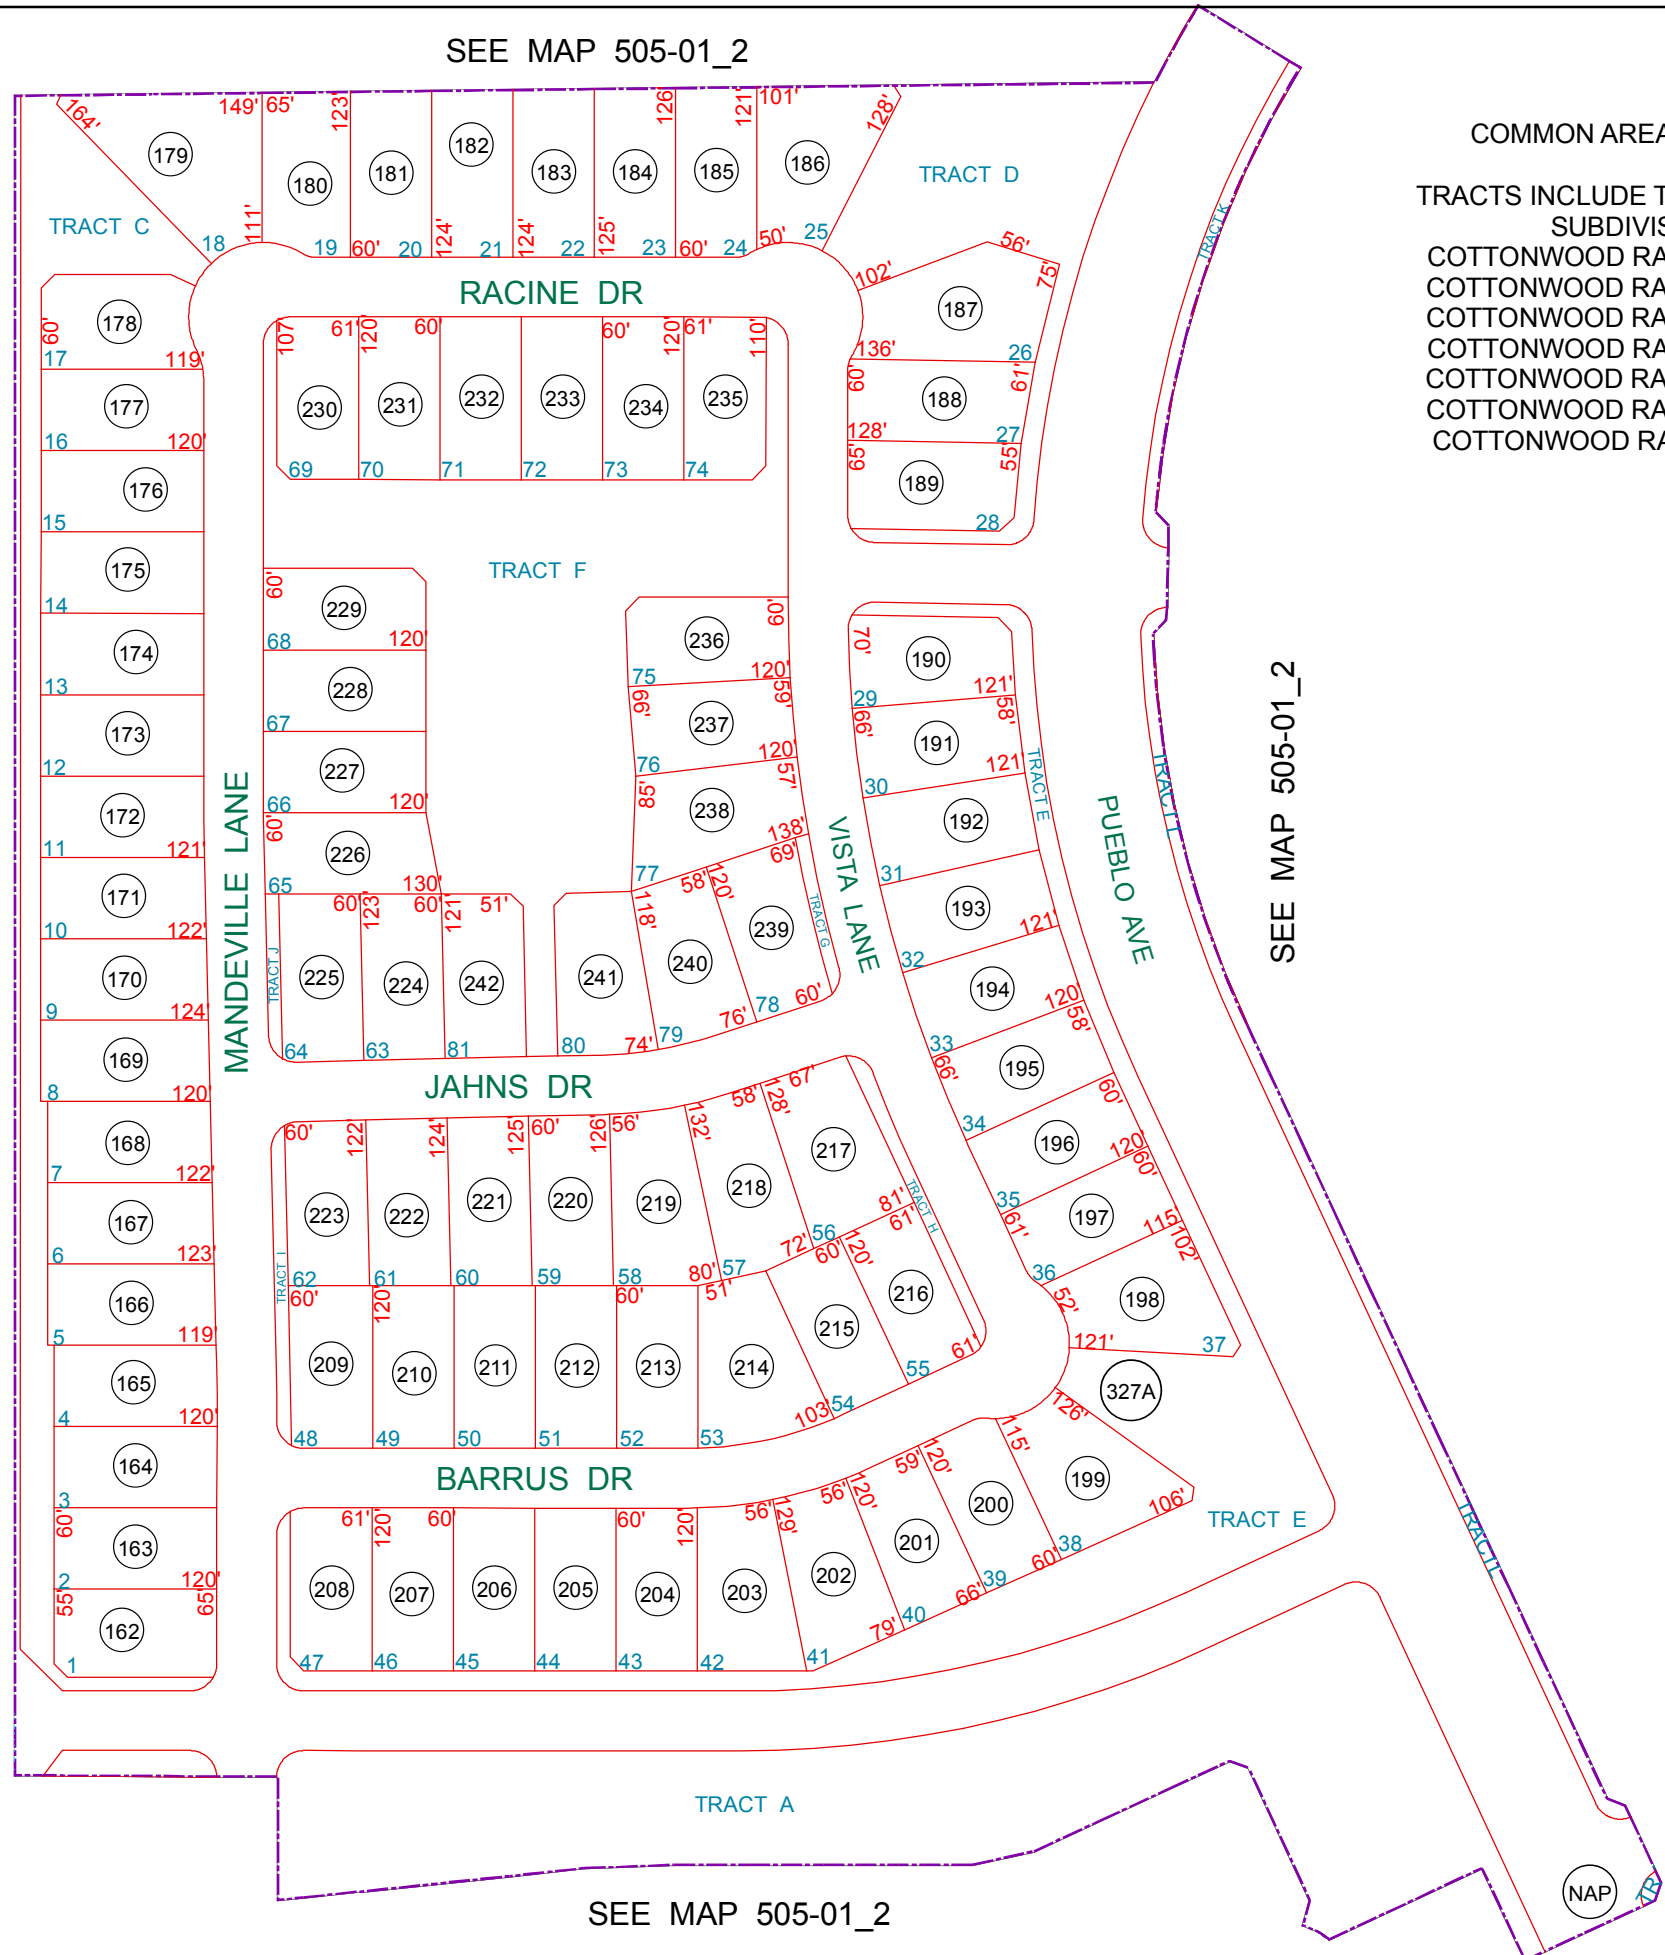

SEE BOOK 504

SEE MAP 505-01\_2

COMMON AREA: 505-89-327A

TRACTS INCLUDE THE FOLLOWING  
SUBDIVISIONS:  
COTTONWOOD RANCH PARCEL B  
COTTONWOOD RANCH PARCEL C  
COTTONWOOD RANCH PARCEL D  
COTTONWOOD RANCH PARCEL E  
COTTONWOOD RANCH PARCEL G  
COTTONWOOD RANCH PARCEL H  
COTTONWOOD RANCH PARCEL I

SEE MAP 505-01\_2

SEE MAP 505-01\_2

BOOK - MAP

# 505-01\_5

W/2 SEC. 16 T.06S. R.06E.

COTTONWOOD RANCH PARCEL C  
CAB E - SLIDE 165

LOCATION MAPS  
R.E.

6	5	4	3	2	1
7	8	9	10	11	12
18	17	16	15	14	13
19	20	21	22	23	24
30	29	28	27	26	25
31	32	33	34	35	36

SECTION

Revised: 8/12/2011

By: YL

PINAL COUNTY  
*wide open opportunity*

**Pinal County Assessor**

THIS MAP DOES NOT REPRESENT A SURVEY. NO LIABILITY IS ASSUMED FOR THE ACCURACY OF THE DATA DELINEATED HEREIN, EITHER EXPRESSED OR IMPLIED BY PINAL COUNTY OR ITS EMPLOYEES. THIS MAP IS COMPILED FROM OFFICIAL RECORDS, INCLUDING PLATS, SURVEYS, RECORDED DEEDS AND CONTRACTS, AND ONLY CONTAINS INFORMATION REQUIRED FOR THE PINAL COUNTY ASSESSOR'S OFFICE PURPOSES.