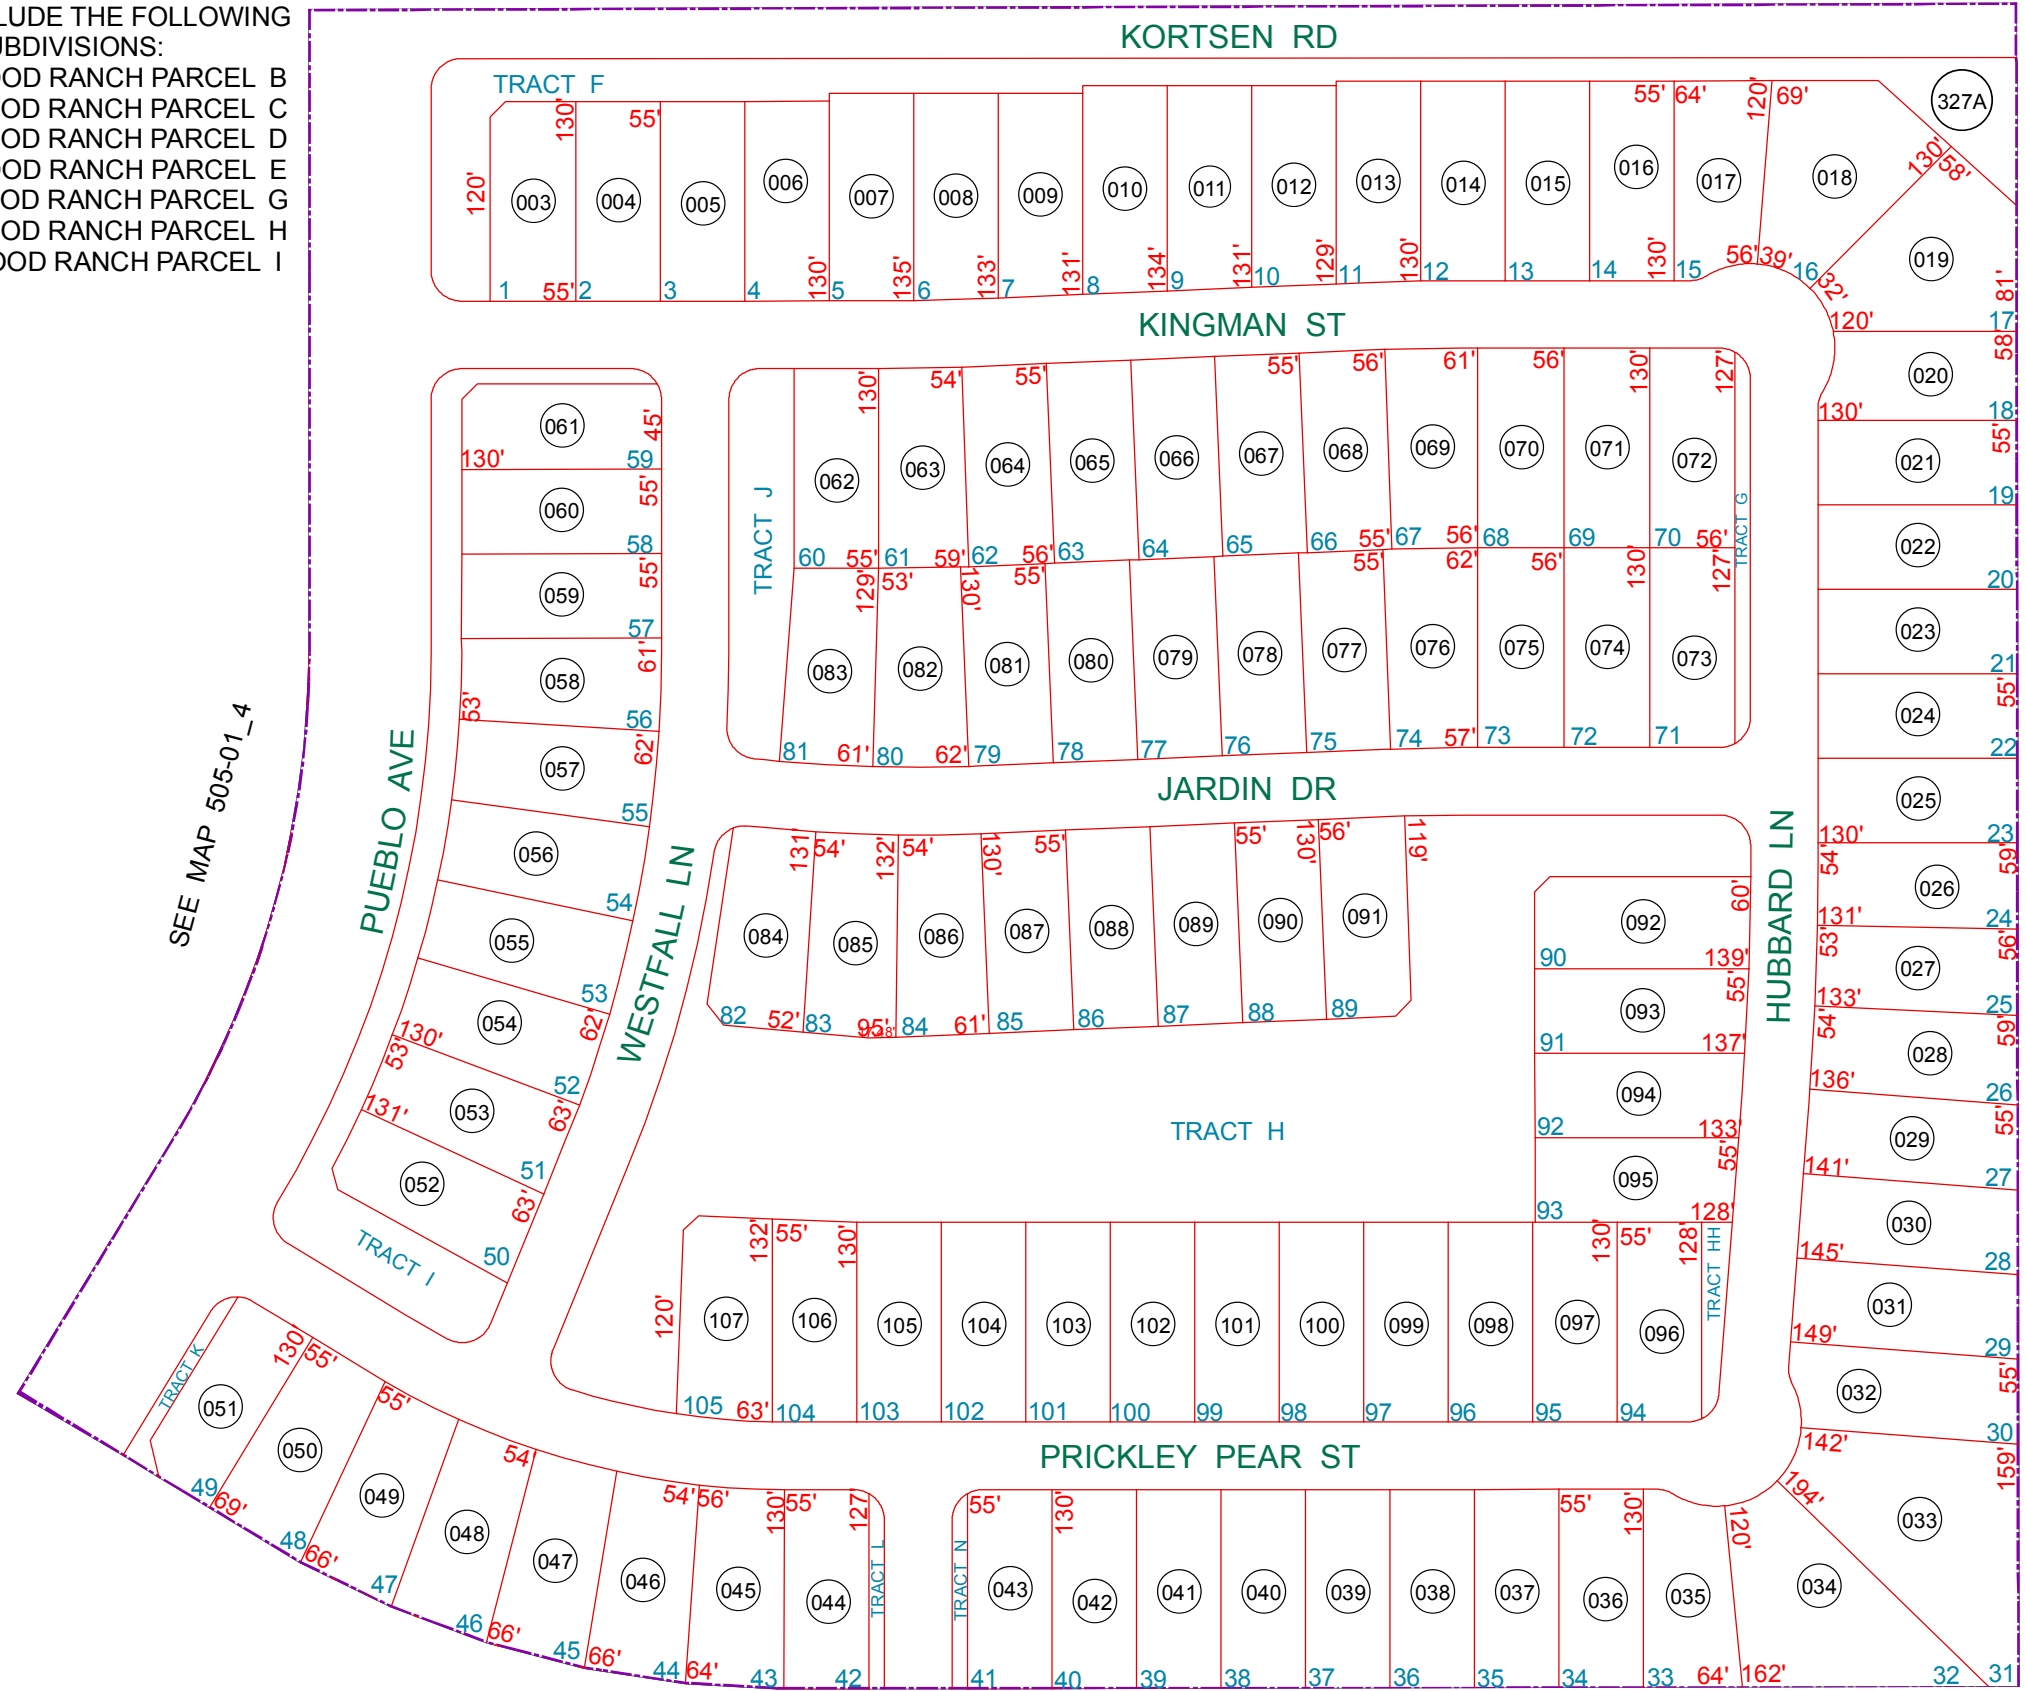

COMMON AREA: 505-89-327A

SEE MAP 505-07

TRACTS INCLUDE THE FOLLOWING SUBDIVISIONS:
COTTONWOOD RANCH PARCEL B
COTTONWOOD RANCH PARCEL C
COTTONWOOD RANCH PARCEL D
COTTONWOOD RANCH PARCEL E
COTTONWOOD RANCH PARCEL G
COTTONWOOD RANCH PARCEL H
COTTONWOOD RANCH PARCEL I

SEE MAP 505-01_4

SEE MAP 505-01_7, 8
G DIAMOND RANCH PARCEL C

SEE MAP 505--01_6
COTTONWOOD RANCH PARCEL G

BOOK - MAP

505-01_3

W/2 SEC. 16 T.06S. R.06E.
COTTONWOOD RANCH PARCEL H
CAB E - SLIDE 145

LOCATION MAPS
R.E.

6	5	4	3	2	1
7	8	9	10	11	12
18	17	16	15	14	13
19	20	21	22	23	24
30	29	28	27	26	25
31	32	33	34	35	36

Revised: 8/12/2011

By: YL

PINAL COUNTY
wide open opportunity

Pinal County Assessor

THIS MAP DOES NOT REPRESENT A SURVEY. NO LIABILITY IS ASSUMED FOR THE ACCURACY OF THE DATA DELINEATED HEREIN, EITHER EXPRESSED OR IMPLIED BY PINAL COUNTY OR ITS EMPLOYEES. THIS MAP IS COMPILED FROM OFFICIAL RECORDS, INCLUDING PLATS, SURVEYS, RECORDED DEEDS AND CONTRACTS, AND ONLY CONTAINS INFORMATION REQUIRED FOR THE PINAL COUNTY ASSESSOR'S OFFICE PURPOSES.