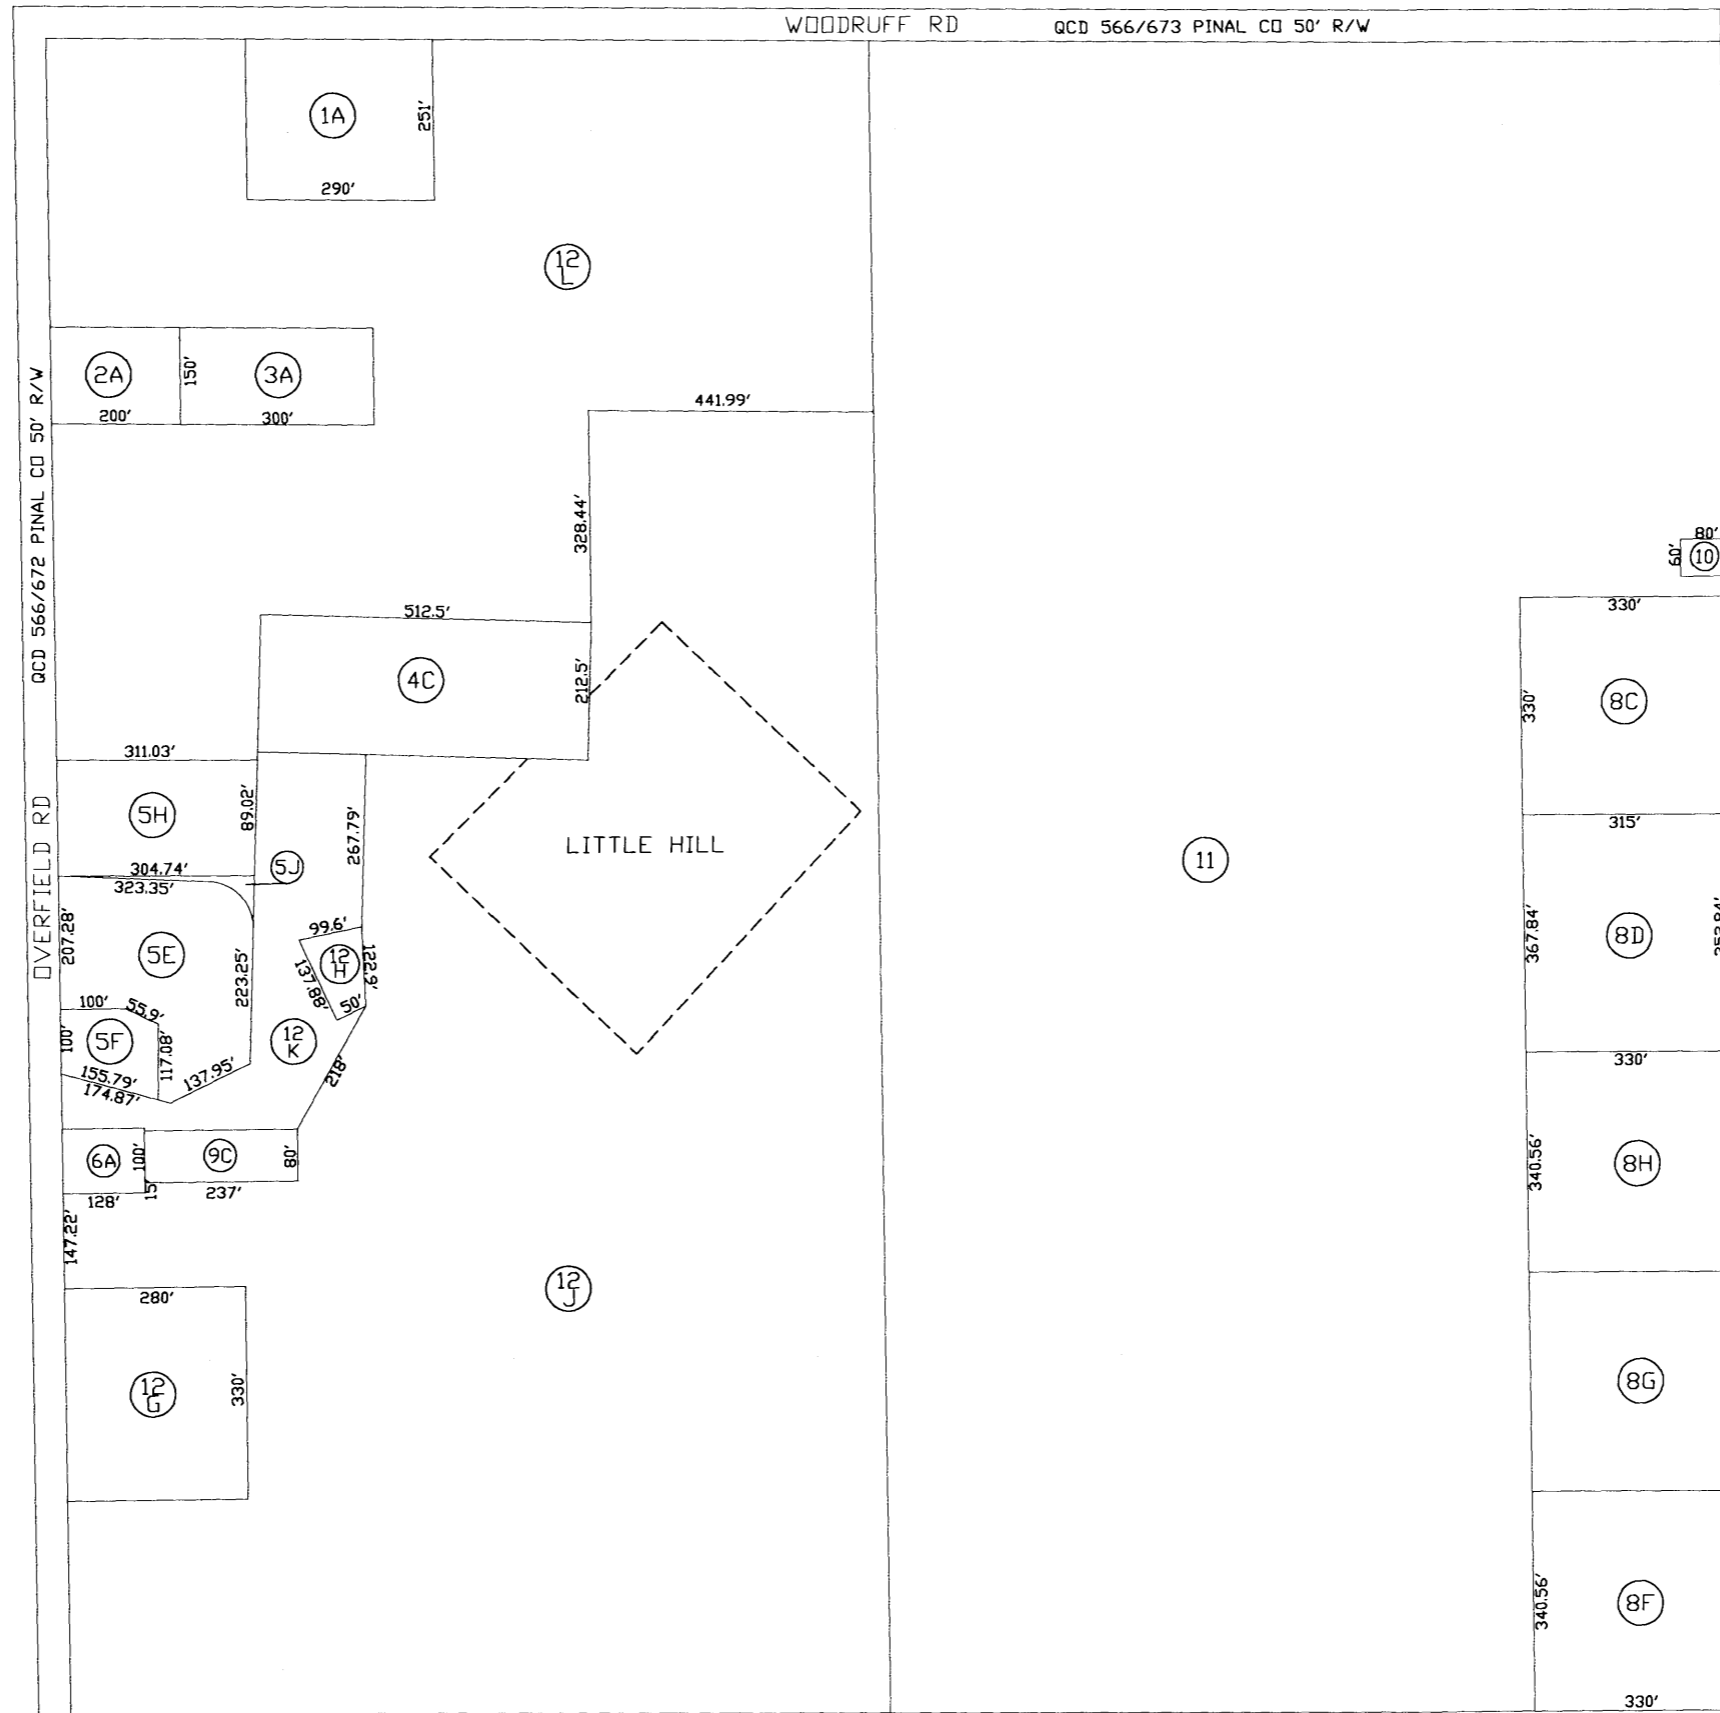

SEC. 33 NW, TN.5S RG.7E

SEE MAP 509-50

509-76

AREA CODE
0400

SPECIAL DISTRICTS
00000
00000

THIS MAP IS FOR TAX PURPOSES ONLY.

THIS OFFICE WILL NOT ASSUME LIABILITY FOR REPRESENTATION, MEASUREMENTS OR ACREAGE.

THE ORIGINAL PLAT OF THIS SUBDIVISION IS ON FILE WITH THE PINAL COUNTY RECORDERS OFFICE, FOR COMPLETE INFORMATION OF PLAT AND CC&R's CALL (520) 868-7100.

SEE MAP 509-75

SEE MAP 509-78

VICINITY MAP

SEE MAP 509-77