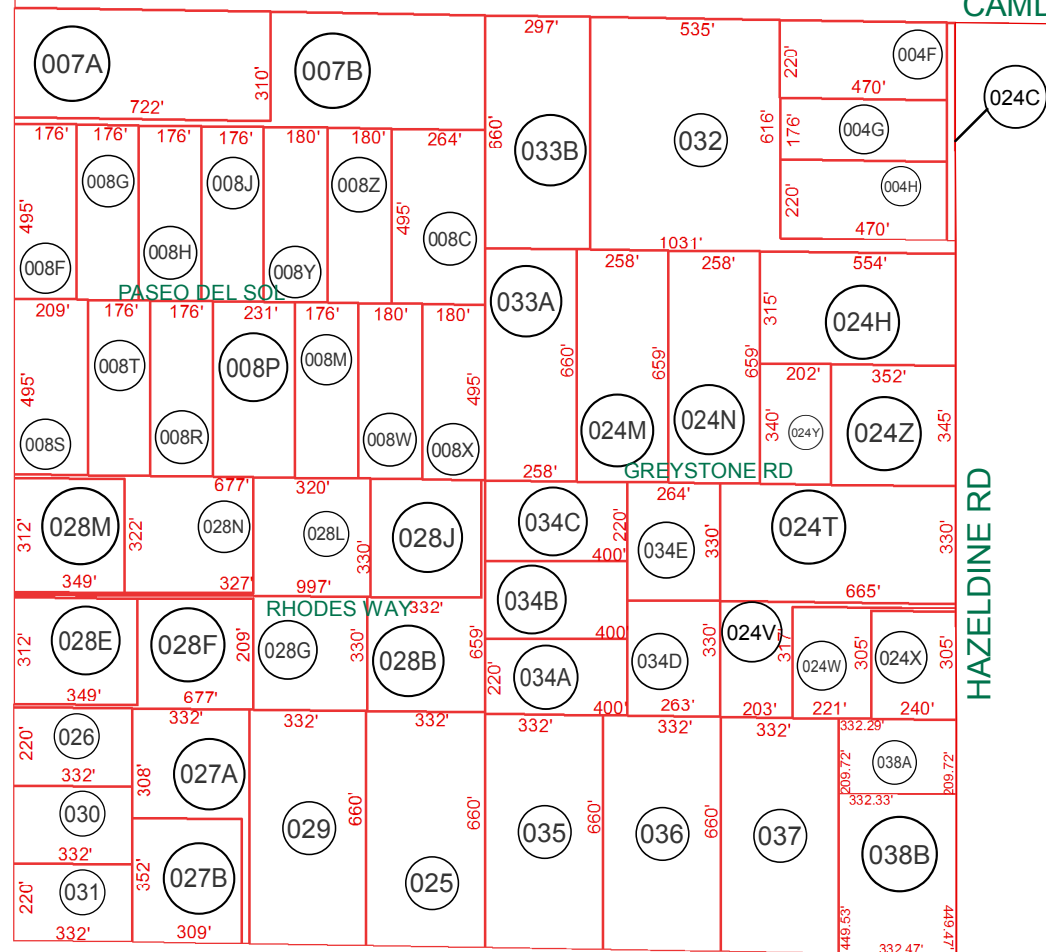

SEE MAP 509-24

005

SEE MAP 509-24

HENNESSY RD

CAMDON DR

COX RD

SEE MAP 509-50_1

SEE MAP 509-74

W WAVERLY RD SEE MAP 509-40

BOOK - MAP

509-25

SEC. 13 T.05S. R.06E.

LOCATION MAPS
R.E.

Revised: 2/16/2018

By: **MBG**

PINAL COUNTY

WIDE OPEN OPPORTUNITY

Pinal County Assessor

THIS MAP DOES NOT REPRESENT A SURVEY. NO LIABILITY IS ASSUMED FOR THE ACCURACY OF THE DATA DELINEATED HEREIN, EITHER EXPRESSED OR IMPLIED BY PINAL COUNTY OR ITS EMPLOYEES. THIS MAP IS COMPILED FROM OFFICIAL RECORDS, INCLUDING PLATS, SURVEYS, RECORDED DEEDS AND CONTRACTS, AND ONLY CONTAINS INFORMATION REQUIRED FOR THE PINAL COUNTY ASSESSOR'S OFFICE PURPOSES.