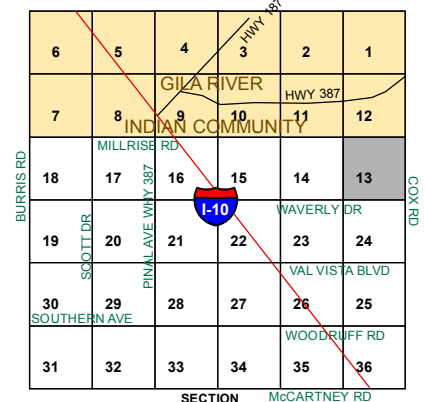

SEE MAP 509-24

005

SEE MAP 509-24

HENNESSY RD

CAMDON DR

COX RD

SEE MAP 509-50_1

SEE MAP 509-74

W WAVERLY RD SEE MAP 509-40

BOOK - MAP

509-25

SEC. 13 T.05S. R.06E.

LOCATION MAPS
R.E.

Revised: 2/16/2018

By: **MBG**

PINAL COUNTY

WIDE OPEN OPPORTUNITY

Pinal County Assessor

THIS MAP DOES NOT REPRESENT A SURVEY. NO LIABILITY IS ASSUMED FOR THE ACCURACY OF THE DATA DELINEATED HEREIN, EITHER EXPRESSED OR IMPLIED BY PINAL COUNTY OR ITS EMPLOYEES. THIS MAP IS COMPILED FROM OFFICIAL RECORDS, INCLUDING PLATS, SURVEYS, RECORDED DEEDS AND CONTRACTS, AND ONLY CONTAINS INFORMATION REQUIRED FOR THE PINAL COUNTY ASSESSOR'S OFFICE PURPOSES.