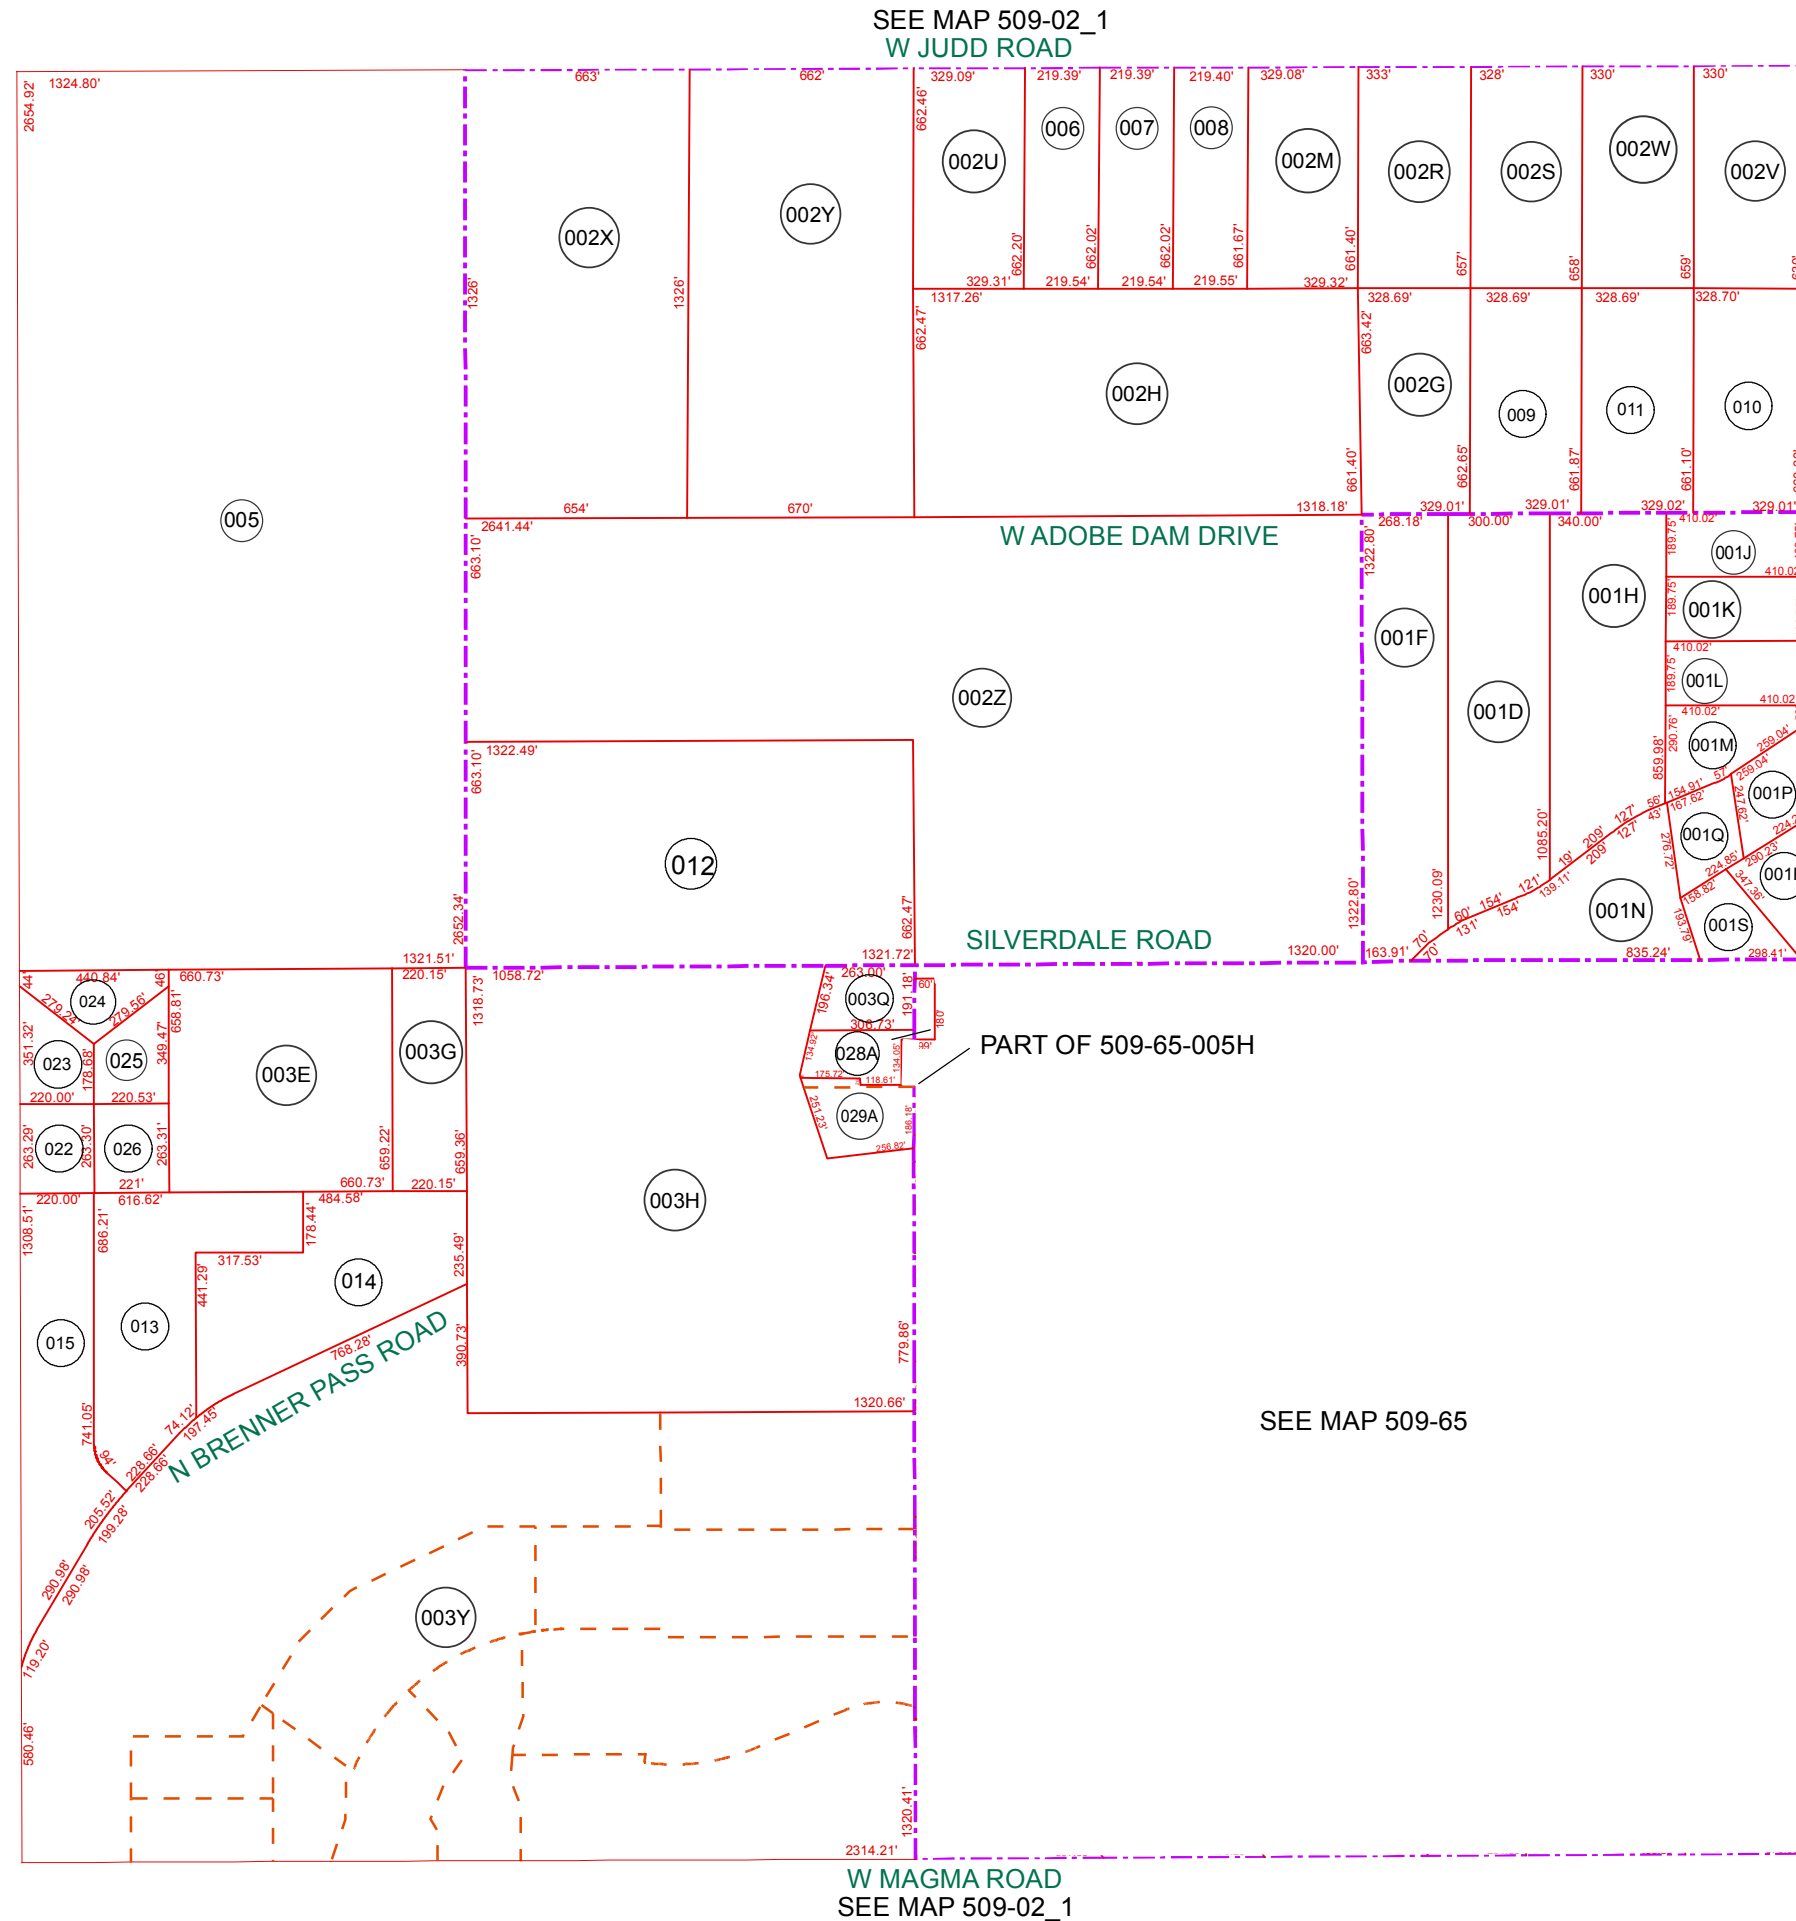

SEE MAP 509-02_1

SEE MAP 509-02_1
W JUDD ROAD

N THOMPSON ROAD
SEE MAP 509-20

SEE MAP 509-65

W MAGMA ROAD
SEE MAP 509-02_1

BOOK - MAP

509-21

SEC. 27 T.03S. R.07E.

LOCATION MAPS
R.E.

HUNT HWY		EMPIRE BLVD	
6	5	4	3
7	8	9	10
18	17	16	15
19	20	21	22
30	29	28	27
31	32	33	34
SCASSAMAN RD		MAGMA RD ALIGNMENT	
WILD HORSE DR		ROBERTS RD	
ELLSWORTH AVE		GAIL RD	
THOMPSON RD		RDYCE RD	
JAY RD		JUDD RD	
SECTION			

Revised: 2/27/2014

By: MBG

PINAL COUNTY
wide open opportunity

Pinal County Assessor

THIS MAP DOES NOT REPRESENT A SURVEY. NO LIABILITY IS ASSUMED FOR THE ACCURACY OF THE DATA DELINEATED HEREIN, EITHER EXPRESSED OR IMPLIED BY PINAL COUNTY OR ITS EMPLOYEES. THIS MAP IS COMPILED FROM OFFICIAL RECORDS, INCLUDING PLATS, SURVEYS, RECORDED DEEDS AND CONTRACTS, AND ONLY CONTAINS INFORMATION REQUIRED FOR THE PINAL COUNTY ASSESSOR'S OFFICE PURPOSES.