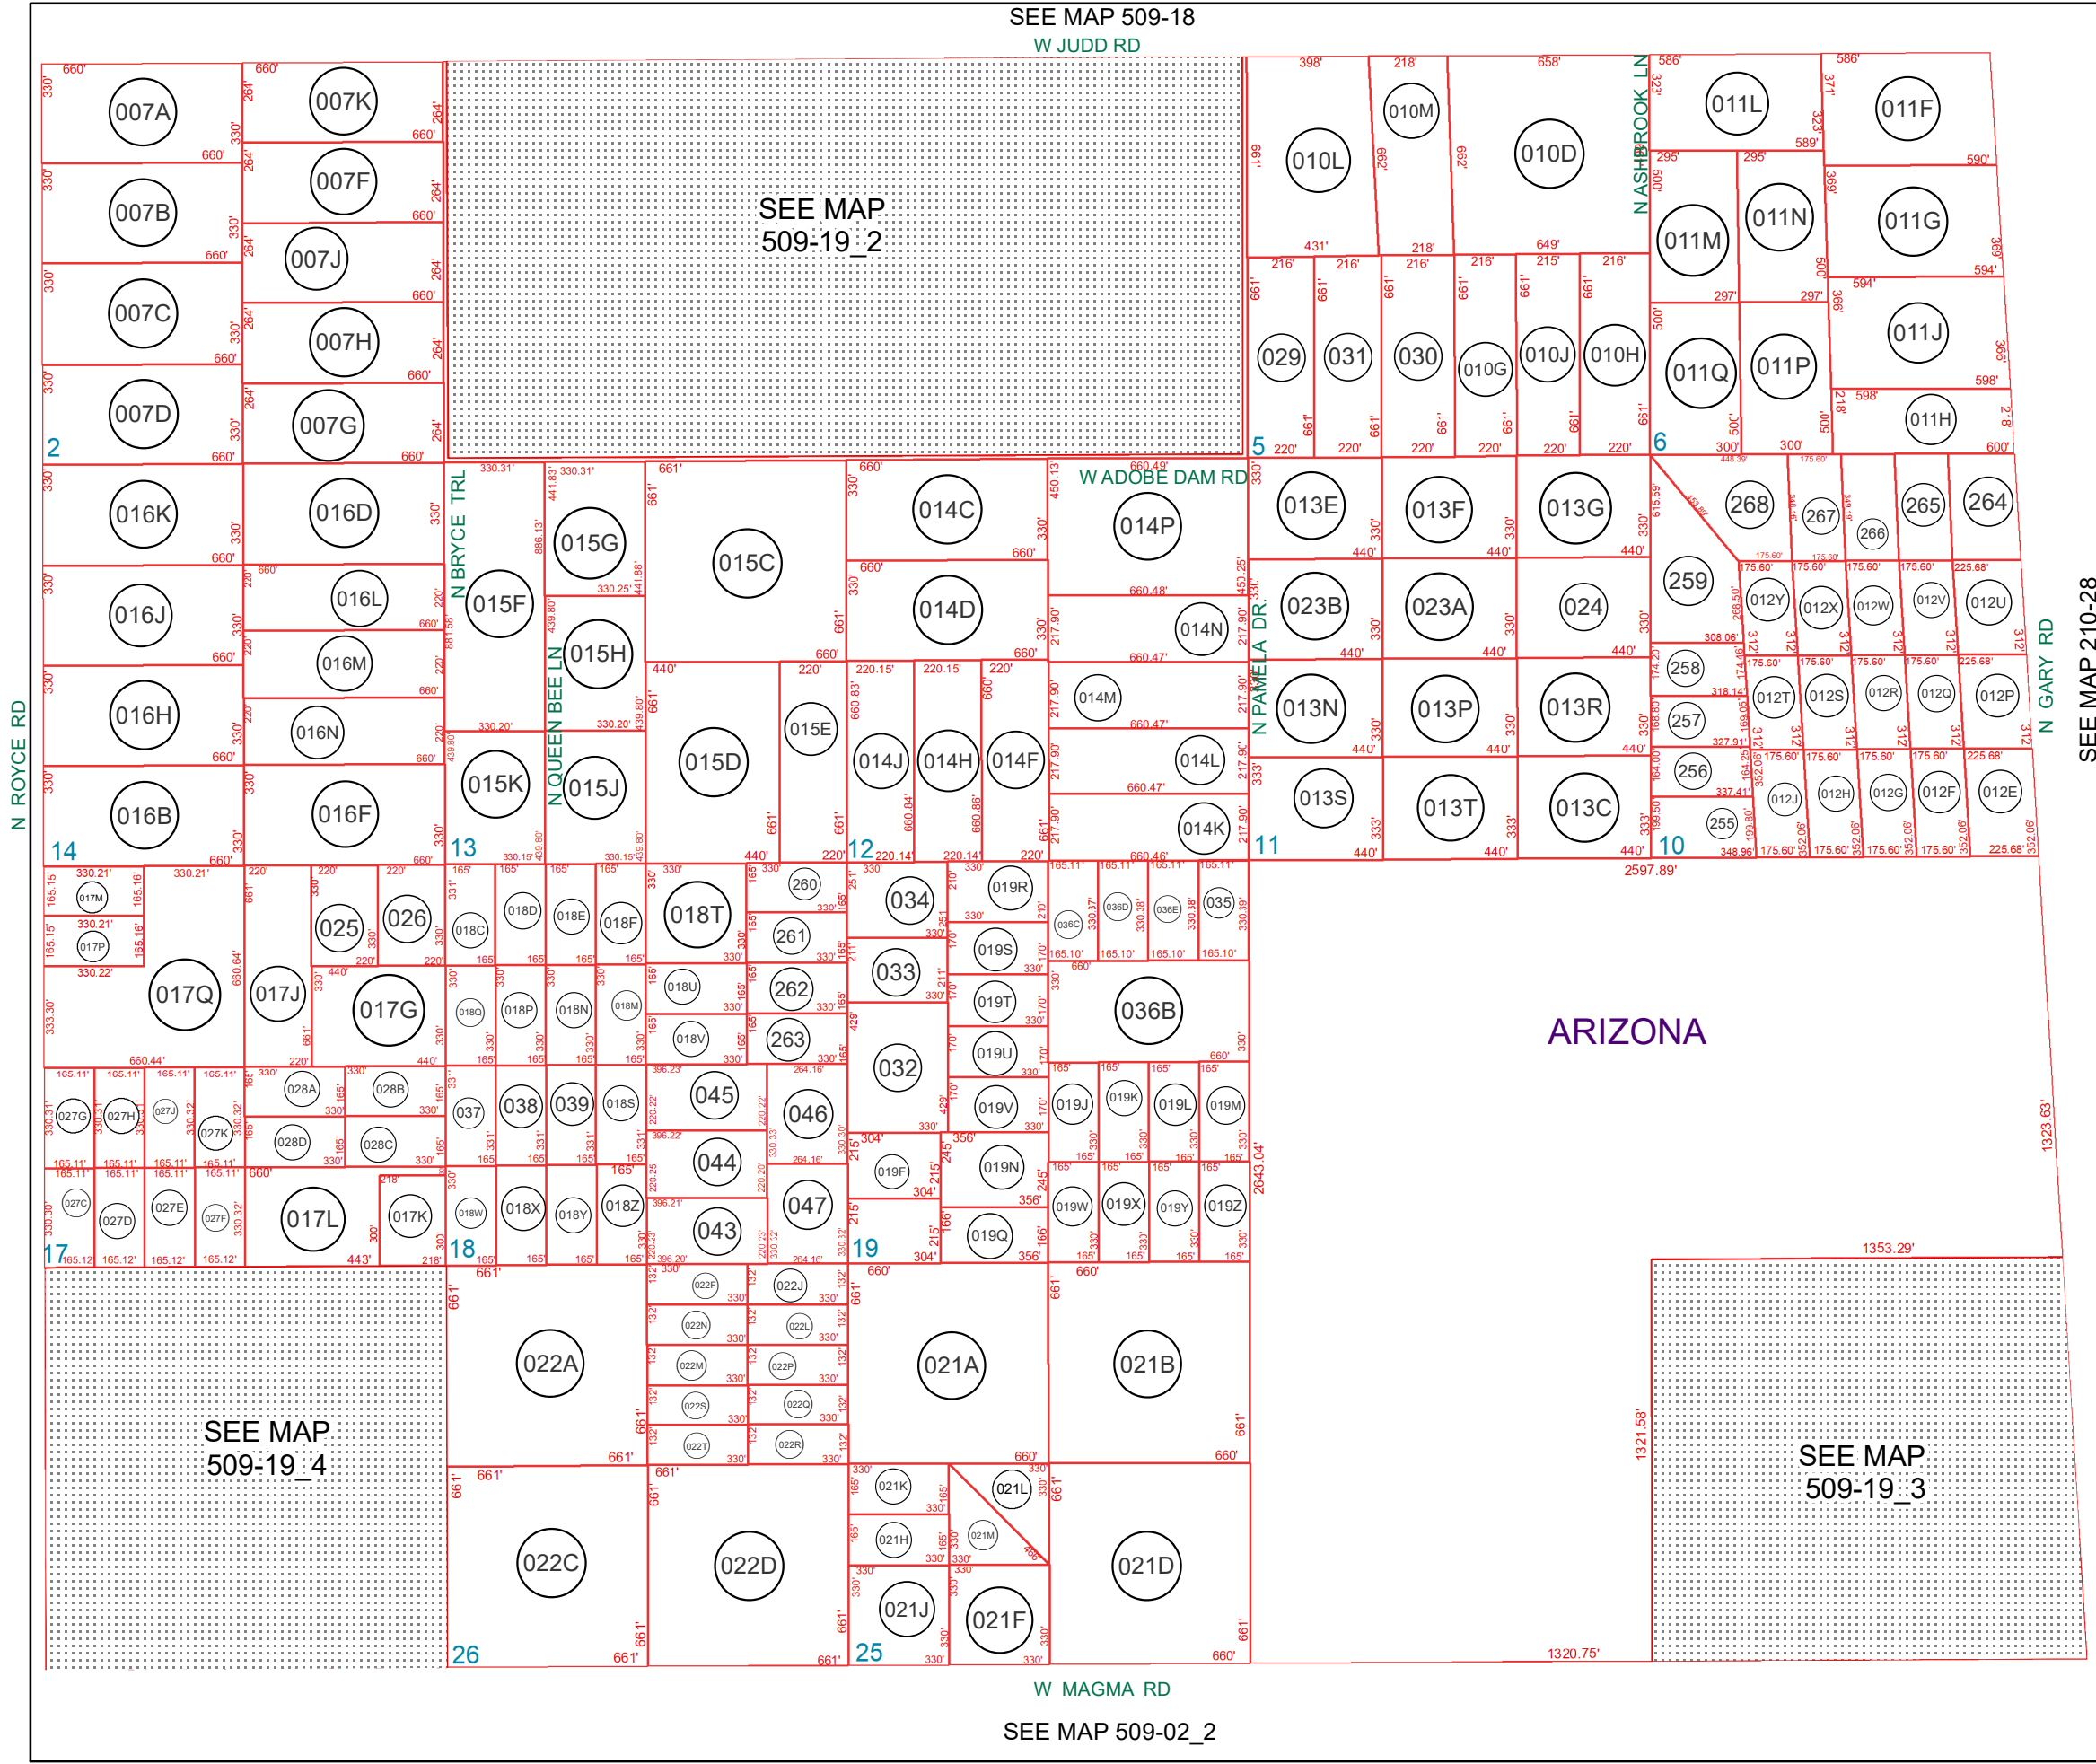

SEE MAP 509-20

SEE MAP 509-18
W JUDD RD

SEE MAP
509-19_2

SEE MAP 210-28

W MAGMA RD
SEE MAP 509-02_2

BOOK - MAP

509-19_1

SEC. 25 T.03S. R.07E.

**BONANZA HIGHLANDS AMD
SURVEY BK 2 - PG 192**

LOCATION MAPS

HUNT HWY		EMPIRE BLVD	
6	5	4	3
7	8	9	10
18	17	16	15
19	20	21	22
30	29	28	27
31	32	33	34

Revised: 12/19/2018

By: KG

PINAL COUNTY
WIDE OPEN OPPORTUNITY

THIS MAP DOES NOT REPRESENT A SURVEY. NO LIABILITY IS ASSUMED FOR THE ACCURACY OF THE DATA DELINEATED HEREIN, EITHER EXPRESSED OR IMPLIED BY PINAL COUNTY OR ITS EMPLOYEES. THIS MAP IS COMPILED FROM OFFICIAL RECORDS, INCLUDING PLATS, SURVEYS, RECORDED DEEDS AND CONTRACTS, AND ONLY CONTAINS INFORMATION REQUIRED FOR THE PINAL COUNTY ASSESSOR'S OFFICE PURPOSES.