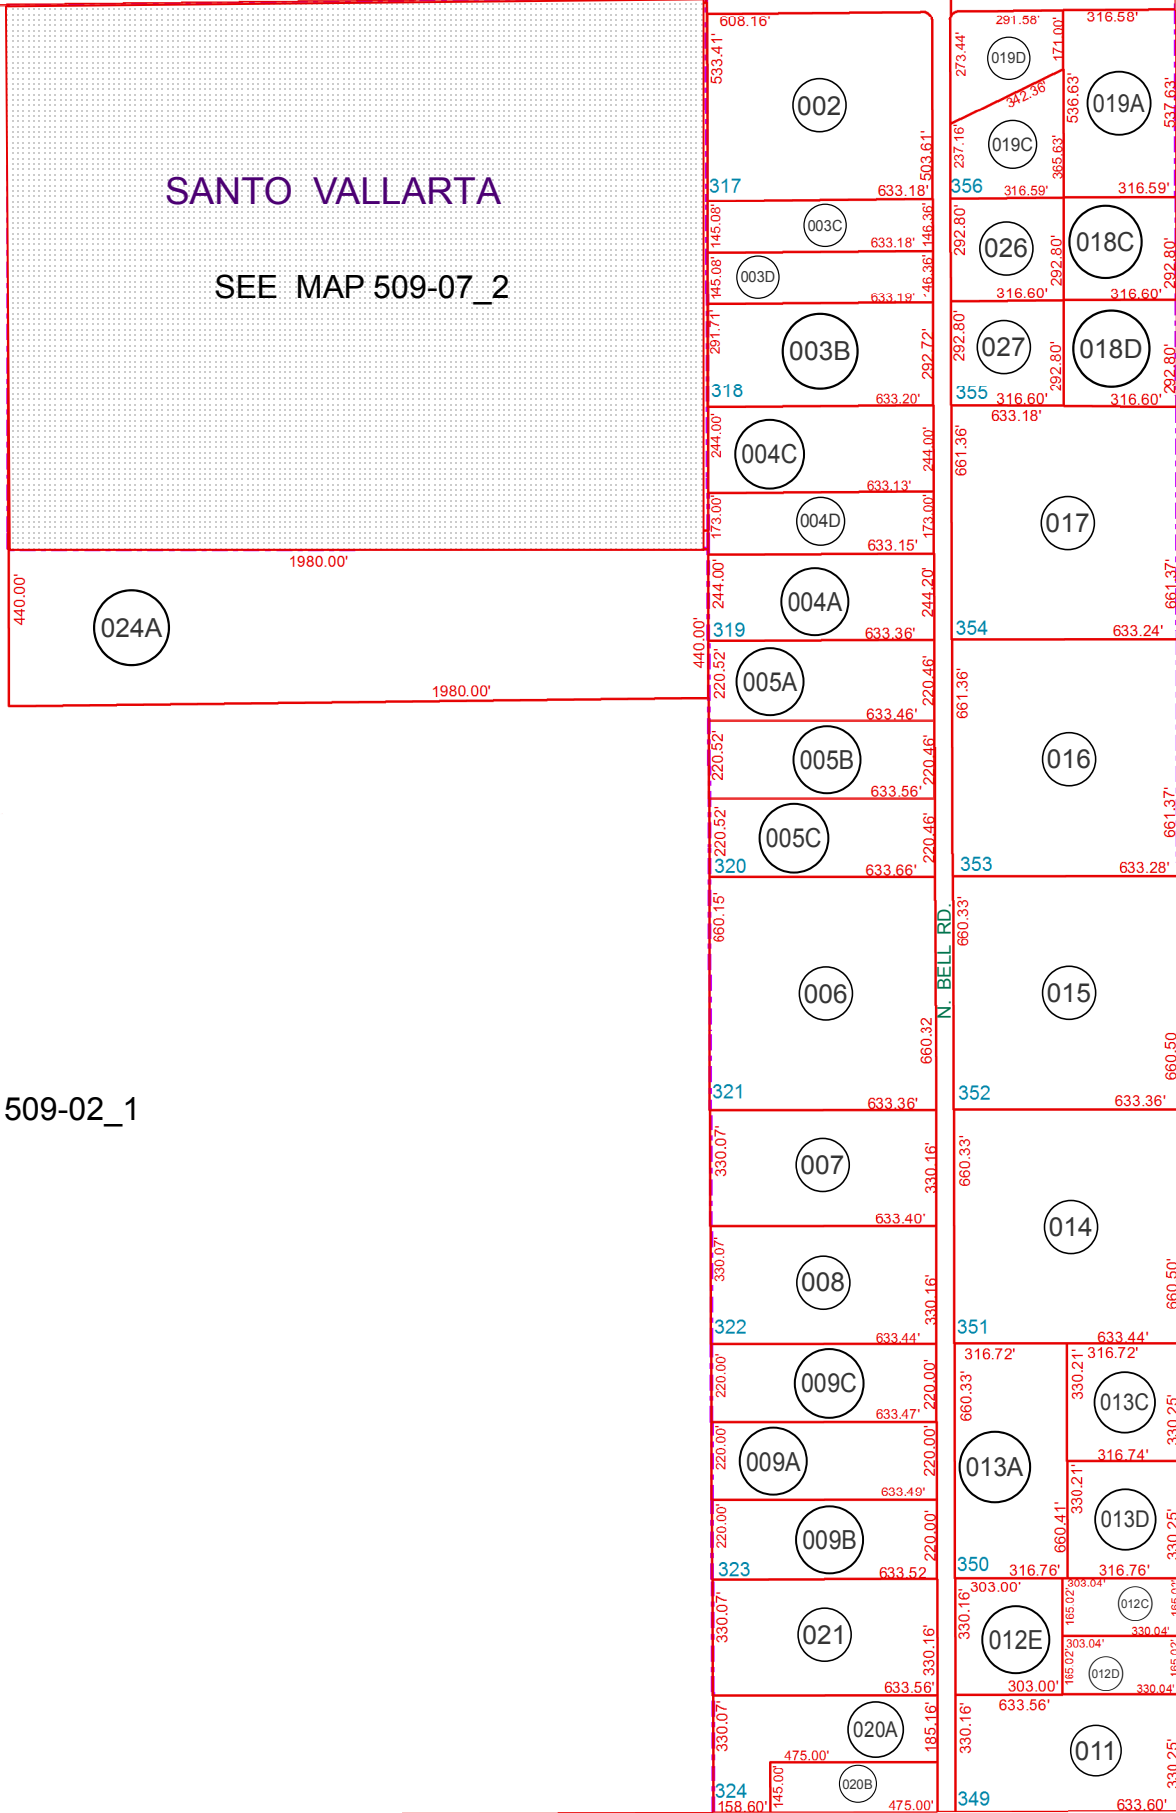

MARICOPA COUNTY

W. HUNT HWY.

SANTO VALLARTA

SEE MAP 509-07\_2

SEE MAP 509-01

SEE MAP 509-02\_1

SEE MAP 509-08

BOOK - MAP

509-07\_1

SEC. 6 T.03S. R.07E.

CHANDLER HEIGHTS RANCHES  
UNIT 2

BOOK 09 - PAGE 047

LOCATION MAPS  
R.E.

SECTION

Revised: 3/20/2018

By: TH

PINAL COUNTY  
WIDE OPEN OPPORTUNITY

Pinal County Assessor

THIS MAP DOES NOT REPRESENT A SURVEY. NO LIABILITY IS ASSUMED FOR THE ACCURACY OF THE DATA DELINEATED HEREIN, EITHER EXPRESSED OR IMPLIED BY PINAL COUNTY OR ITS EMPLOYEES. THIS MAP IS COMPILED FROM OFFICIAL RECORDS, INCLUDING PLATS, SURVEYS, RECORDED DEEDS AND CONTRACTS, AND ONLY CONTAINS INFORMATION REQUIRED FOR THE PINAL COUNTY ASSESSOR'S OFFICE PURPOSES.