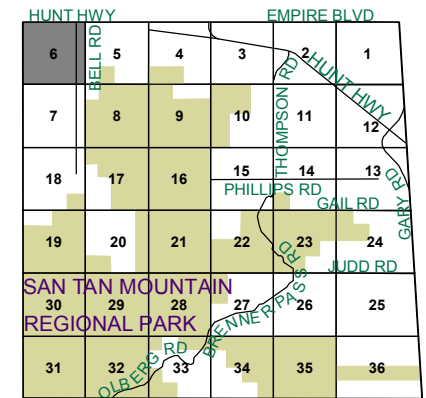

MARICOPA COUNTY

W. HUNT HWY.

SANTO VALLARTA

SEE MAP 509-07\_2

SEE MAP 509-01

SEE MAP 509-02\_1

SEE MAP 509-08

BOOK - MAP

509-07\_1

SEC. 6 T.03S. R.07E.

CHANDLER HEIGHTS RANCHES  
UNIT 2

BOOK 09 - PAGE 047

LOCATION MAPS  
R.E.

SECTION

Revised: 3/20/2018

By: TH

PINAL COUNTY  
WIDE OPEN OPPORTUNITY

Pinal County Assessor

THIS MAP DOES NOT REPRESENT A SURVEY. NO LIABILITY IS ASSUMED FOR THE ACCURACY OF THE DATA DELINEATED HEREIN, EITHER EXPRESSED OR IMPLIED BY PINAL COUNTY OR ITS EMPLOYEES. THIS MAP IS COMPILED FROM OFFICIAL RECORDS, INCLUDING PLATS, SURVEYS, RECORDED DEEDS AND CONTRACTS, AND ONLY CONTAINS INFORMATION REQUIRED FOR THE PINAL COUNTY ASSESSOR'S OFFICE PURPOSES.