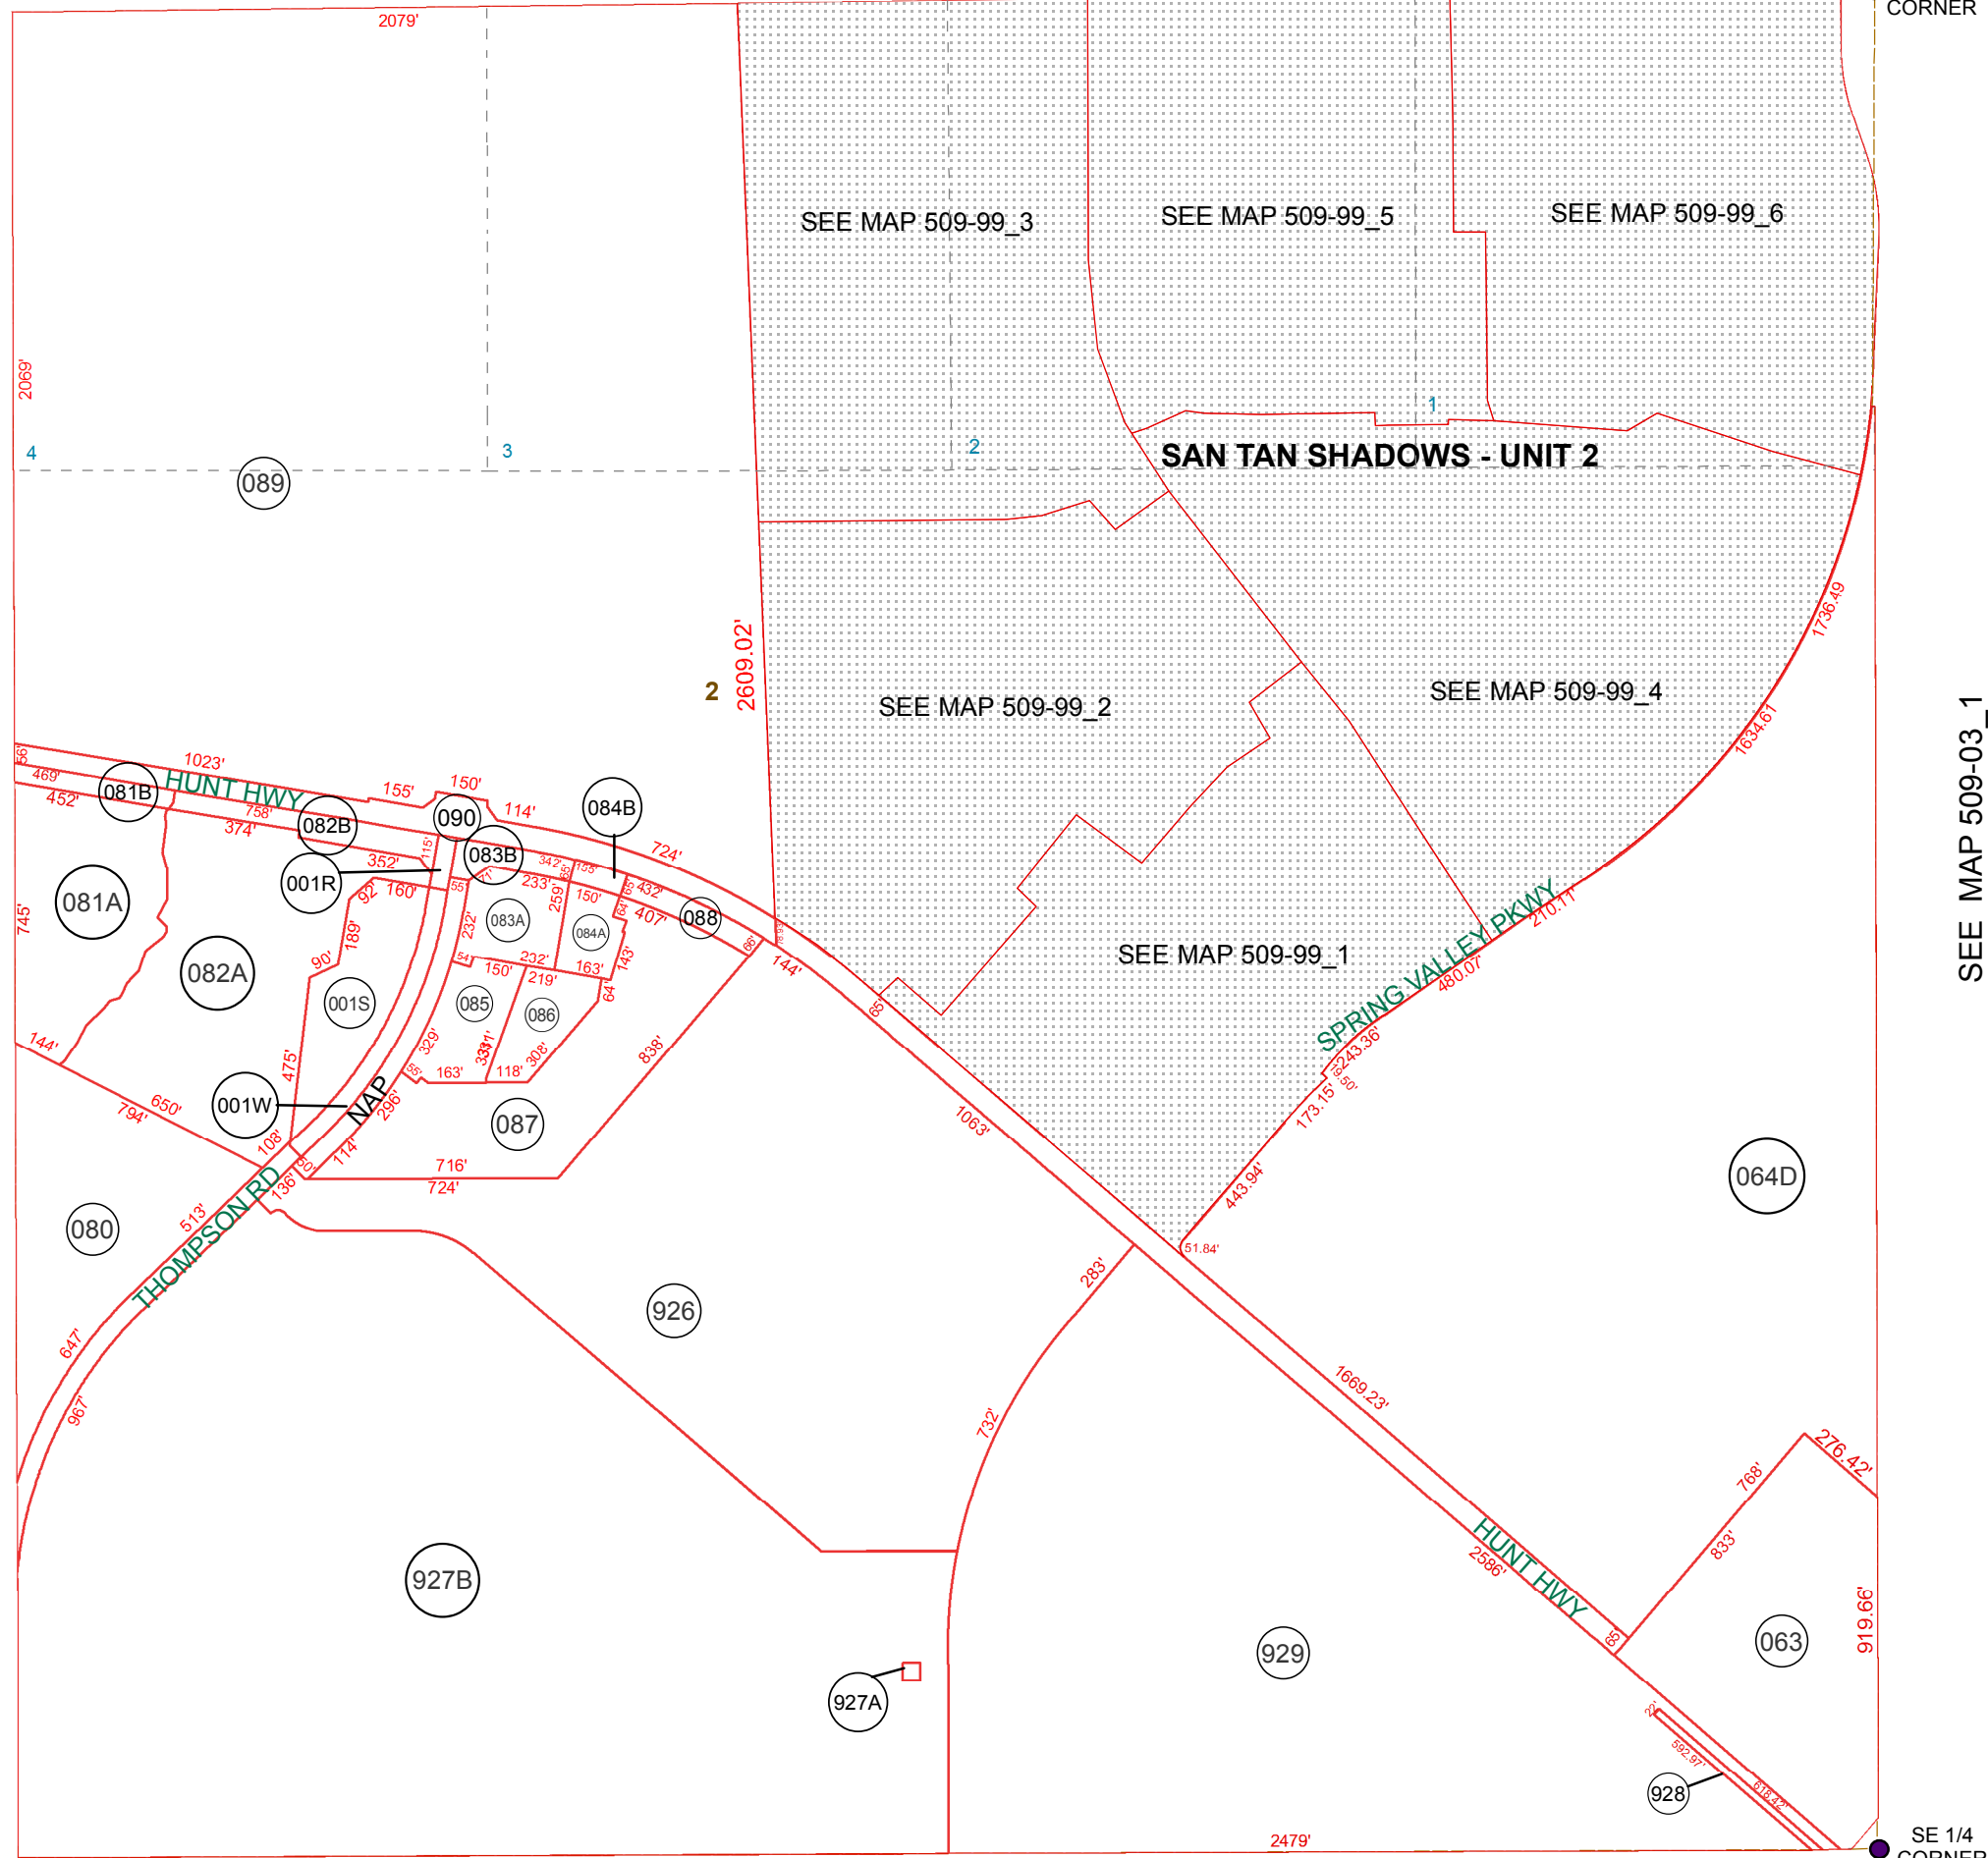

MARICOPA COUNTY

EMPIRE BLVD

NE 1/4 CORNER

SEE MAP 509-04_1

SEE MAP 509-03_1

SEE MAP 509-12_1

SKYLINE DR

SE 1/4 CORNER

BOOK - MAP

509-02_13
SEC. 2 T.03S. R.07E.

LOCATION MAPS
R.E.

TOWNSHIP

		HUNT HWY		EMPIRE BLVD	
6	5	4	3	2	1
7	8	9	10	11	12
		ROBERTS RD		THOMPSON RD	
18	17	16	15	14	13
		ROYCE RD		GAIL RD	
19	20	21	22	23	24
		JUDD RD		GARY RD	
30	29	28	27	26	25
31	32	33	34	35	36
SECTION					

Revised: 4/26/2018

By: **MBG**

PINAL COUNTY
WIDE OPEN OPPORTUNITY

Pinal County Assessor

THIS MAP DOES NOT REPRESENT A SURVEY. NO LIABILITY IS ASSUMED FOR THE ACCURACY OF THE DATA DELINEATED HEREIN, EITHER EXPRESSED OR IMPLIED BY PINAL COUNTY OR ITS EMPLOYEES. THIS MAP IS COMPILED FROM OFFICIAL RECORDS, INCLUDING PLATS, SURVEYS, RECORDED DEEDS AND CONTRACTS, AND ONLY CONTAINS INFORMATION REQUIRED FOR THE PINAL COUNTY ASSESSOR'S OFFICE PURPOSES.