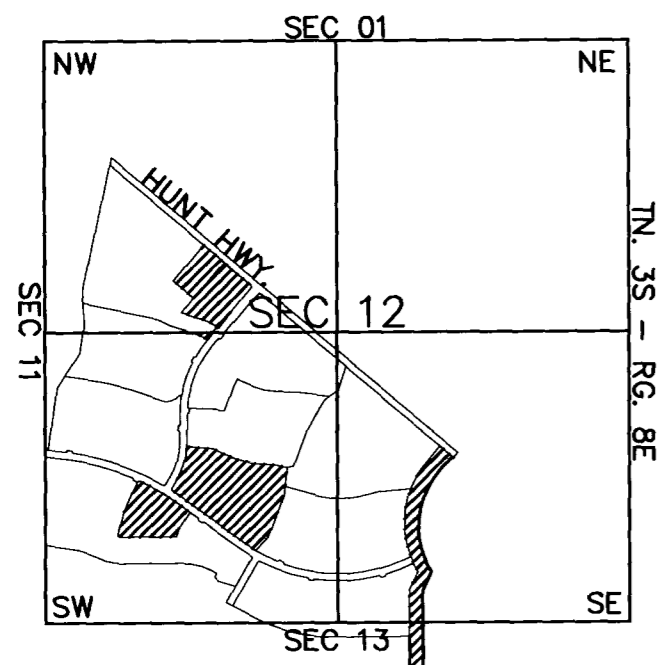

SEC. 12 & 13 TN.3S RG.7E

509-02_9

THE VILLAGE AT
SAN TAN HEIGHTS
PHASE 1

CAB. D - SLD. 039

THE VILLAGE AT
SAN TAN HEIGHTS
PHASE 2

CAB. D - SLD. 047

AREA CODE
4401

SPECIAL DISTRICTS
12666
16604

THIS MAP IS FOR TAX PURPOSES ONLY.

THIS OFFICE WILL NOT ASSUME LIABILITY FOR
REPRESENTATION, MEASUREMENTS OR ACREAGE.

THE ORIGINAL PLAT OF THIS SUBDIVISION IS
ON FILE WITH THE PINAL COUNTY RECORDERS
OFFICE, FOR COMPLETE INFORMATION OF PLAT
AND CC&R's CALL (520) 868-7100.

SEE MAP 509-02_1

SEE MAP 509-02_1

SEE MAP 509-02_1

VICINITY MAP

SCALE: 1" = 600'

10-27-2003