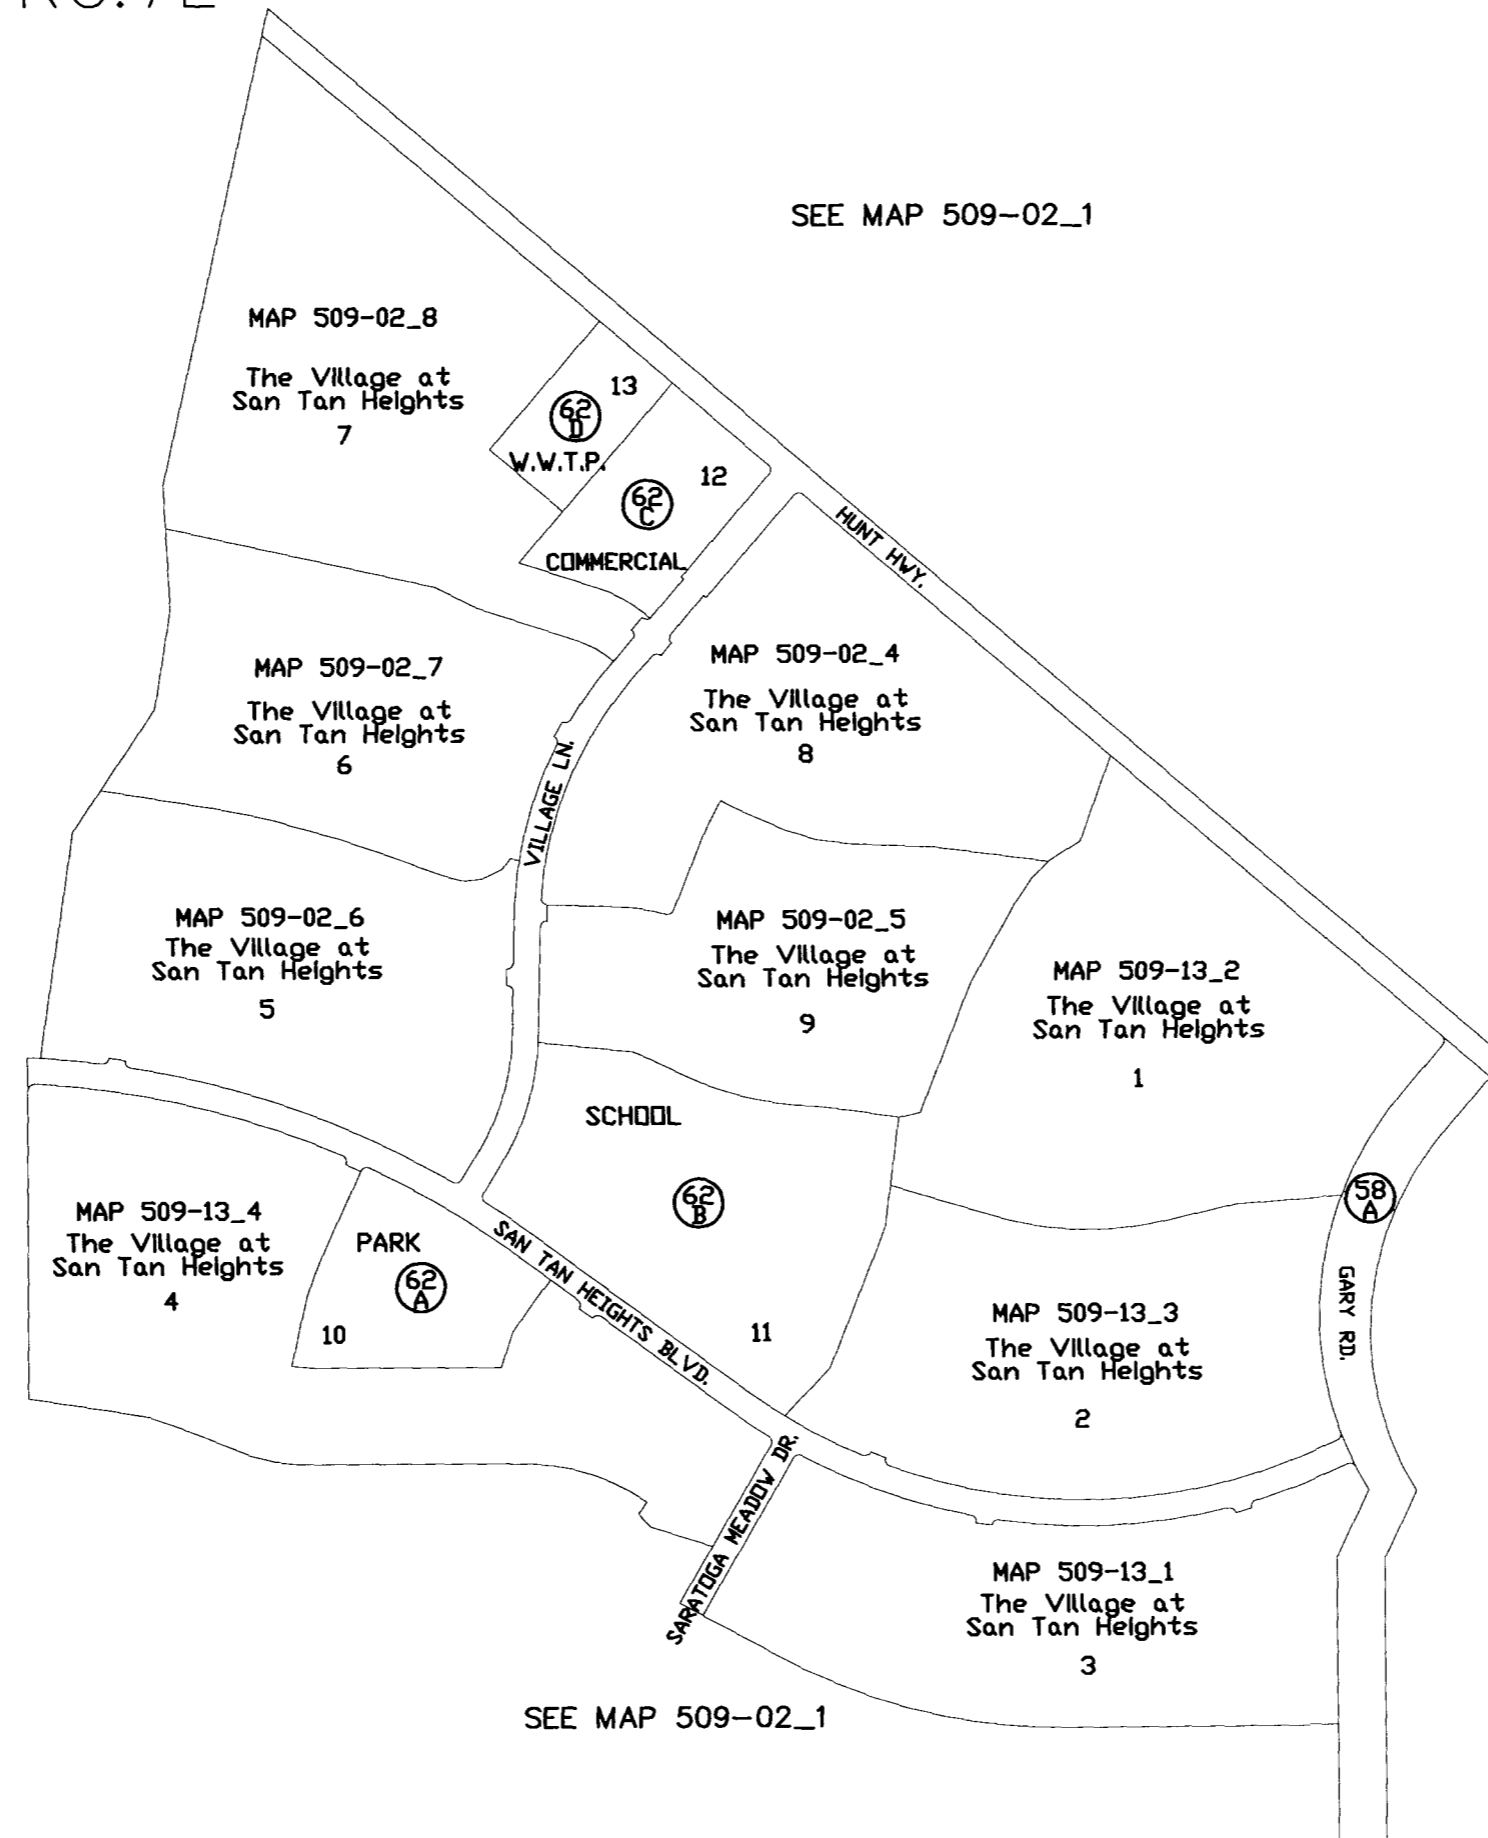

SEC. 12 & 13 TN.3S RG.7E

509-02_9

THE VILLAGE AT
SAN TAN HEIGHTS
PHASE 1

CAB. D - SLD. 039

THE VILLAGE AT
SAN TAN HEIGHTS
PHASE 2

CAB. D - SLD. 047

AREA CODE
4401

SPECIAL DISTRICTS
12666
16604

THIS MAP IS FOR TAX PURPOSES ONLY.

THIS OFFICE WILL NOT ASSUME LIABILITY FOR
REPRESENTATION, MEASUREMENTS OR ACREAGE.

THE ORIGINAL PLAT OF THIS SUBDIVISION IS
ON FILE WITH THE PINAL COUNTY RECORDERS
OFFICE, FOR COMPLETE INFORMATION OF PLAT
AND CC&R's CALL (520) 868-7100.

SEE MAP 509-02_1

SEE MAP 509-02_1

SEE MAP 509-02_1

VICINITY MAP

SCALE: 1" = 600'

10-27-2003