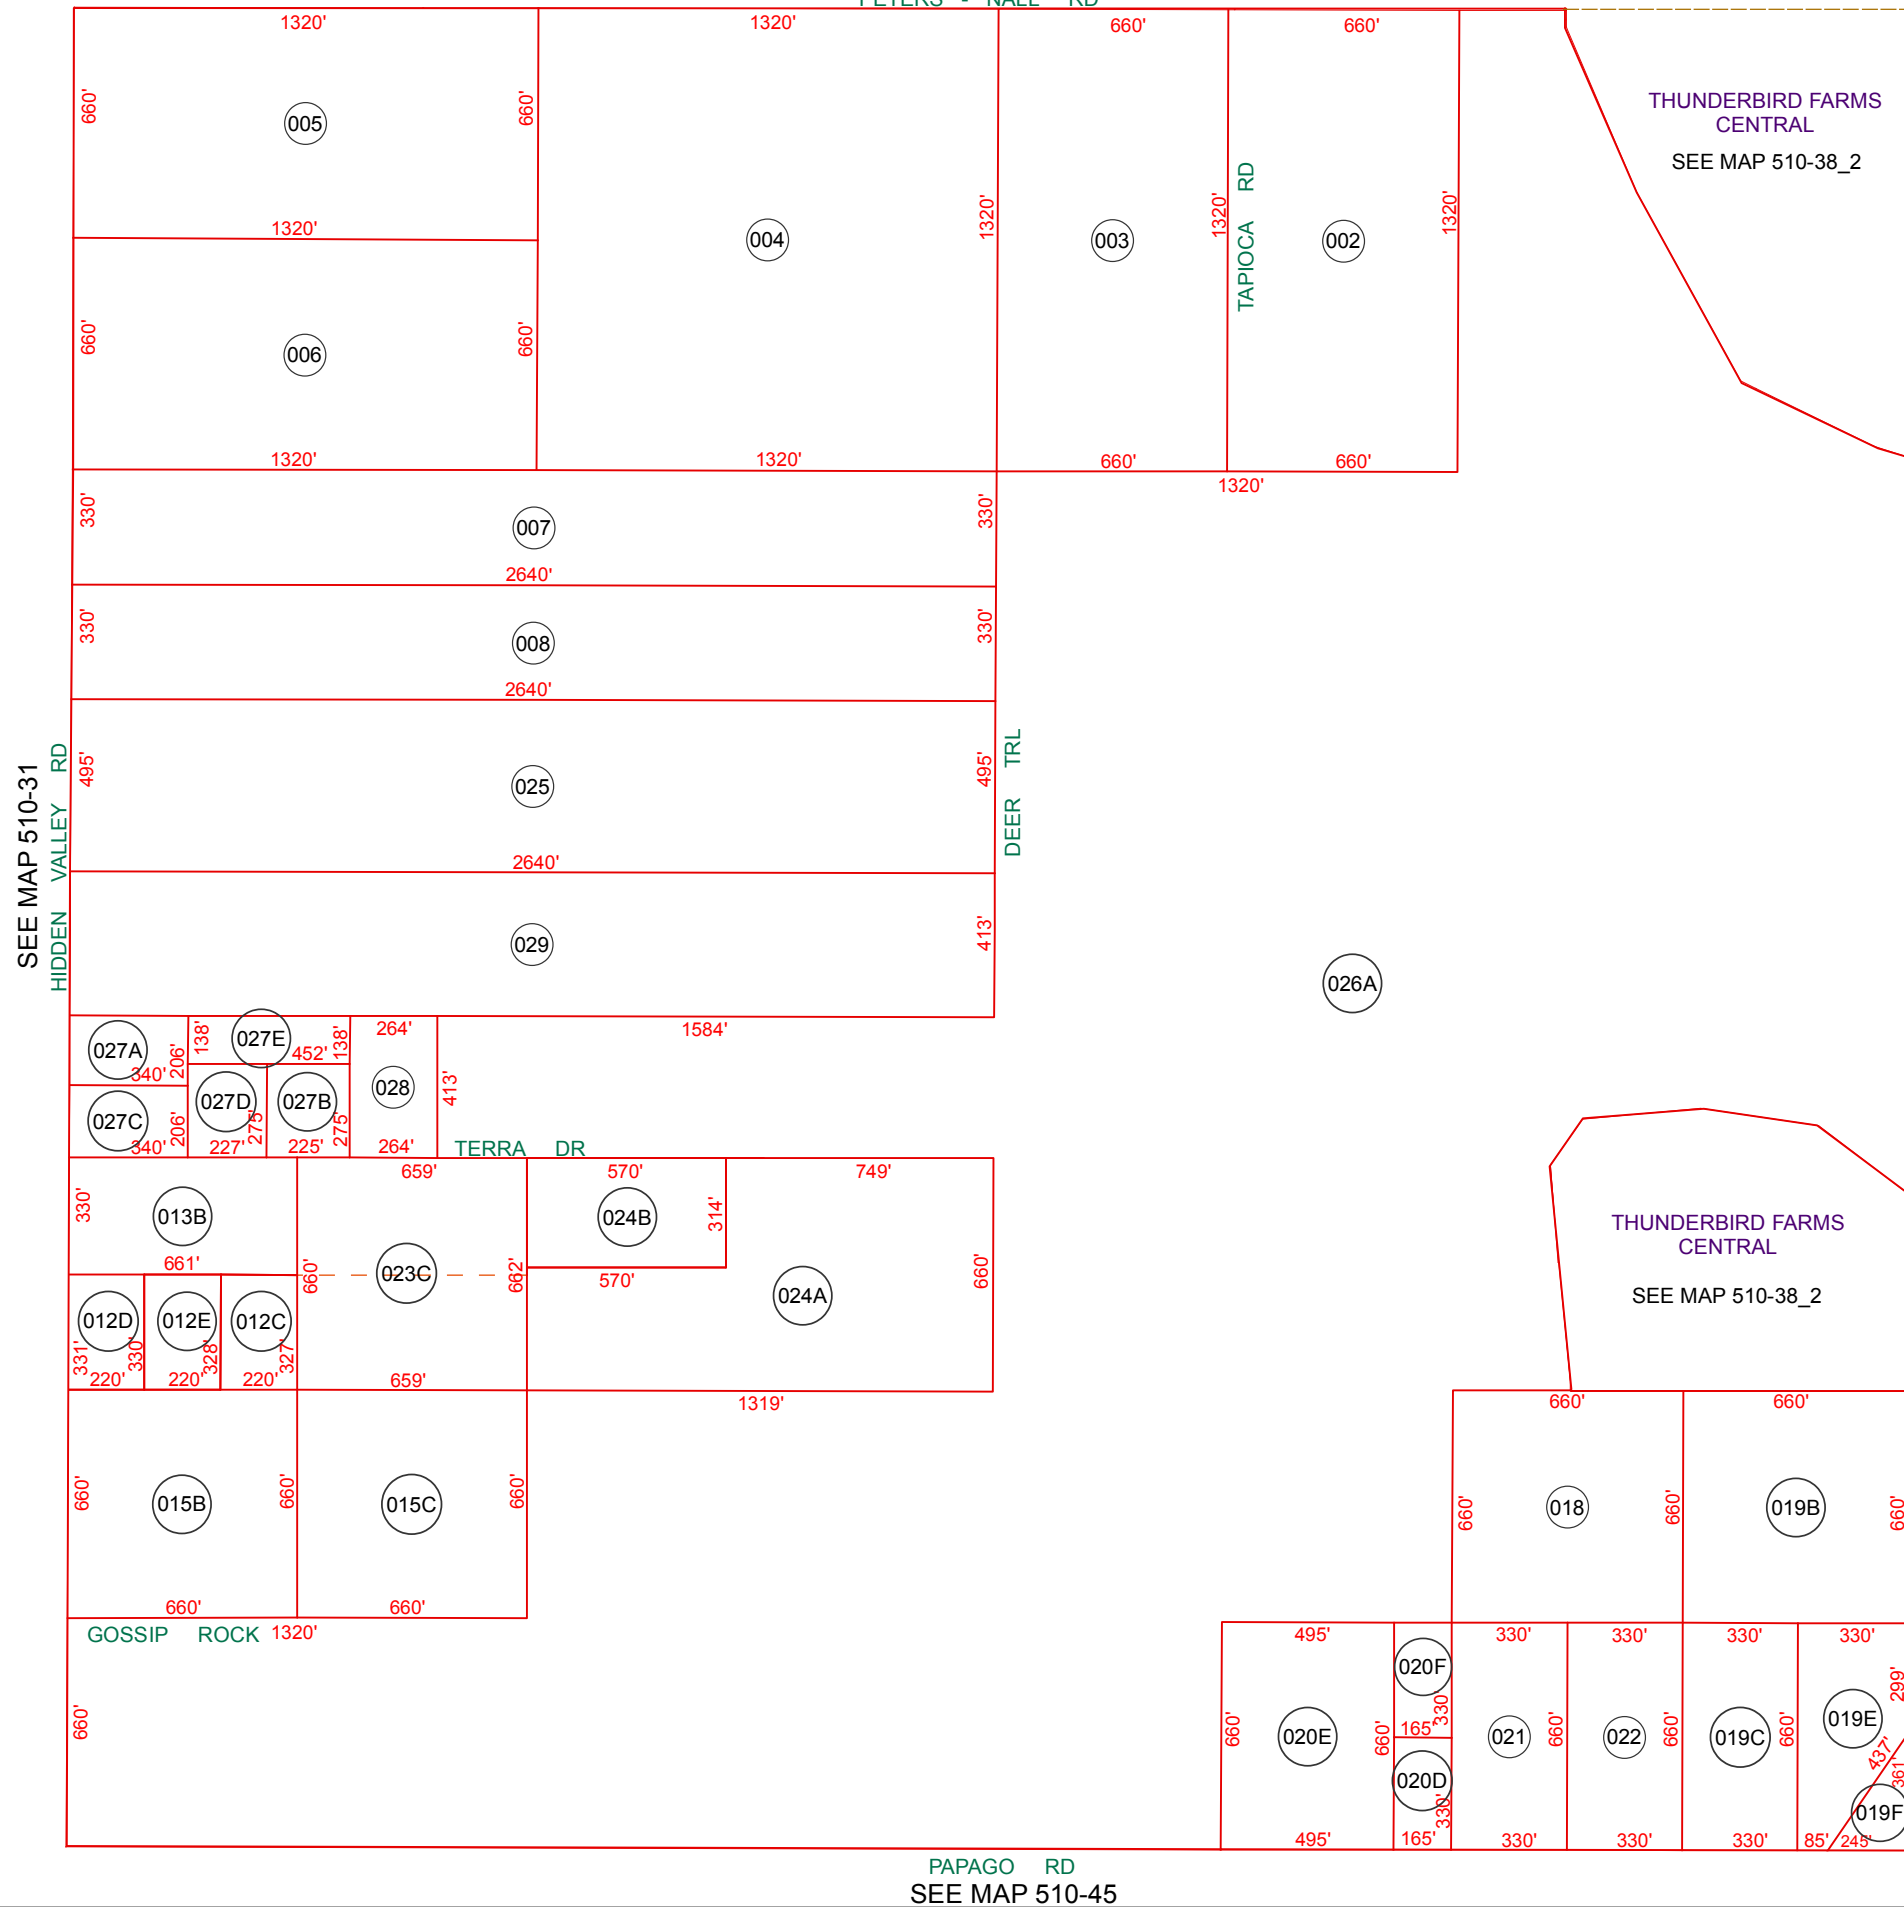

SEE MAP 510-36
PETERS - NALL RD

SEE MAP 510-31
HIDDEN VALLEY RD

WARREN RD
SEE MAP 510-38_2

PAPAGO RD
SEE MAP 510-45

BOOK - MAP

510-70

SEC. 15 T.05S. R.02E.

LOCATION MAPS
R.E.

6	5	4	3	2	1
7	8	9	10	11	12
18	17	16	15	14	13
19	20	21	22	23	24
30	29	28	27	26	25
31	32	33	34	35	36

SECTION

Revised: 3/6/2013

By: AHB

PINAL COUNTY
wide open opportunity

Pinal County Assessor

THIS MAP DOES NOT REPRESENT A SURVEY. NO LIABILITY IS ASSUMED FOR THE ACCURACY OF THE DATA DELINEATED HEREIN, EITHER EXPRESSED OR IMPLIED BY PINAL COUNTY OR ITS EMPLOYEES. THIS MAP IS COMPILED FROM OFFICIAL RECORDS, INCLUDING PLATS, SURVEYS, RECORDED DEEDS AND CONTRACTS, AND ONLY CONTAINS INFORMATION REQUIRED FOR THE PINAL COUNTY ASSESSOR'S OFFICE PURPOSES.