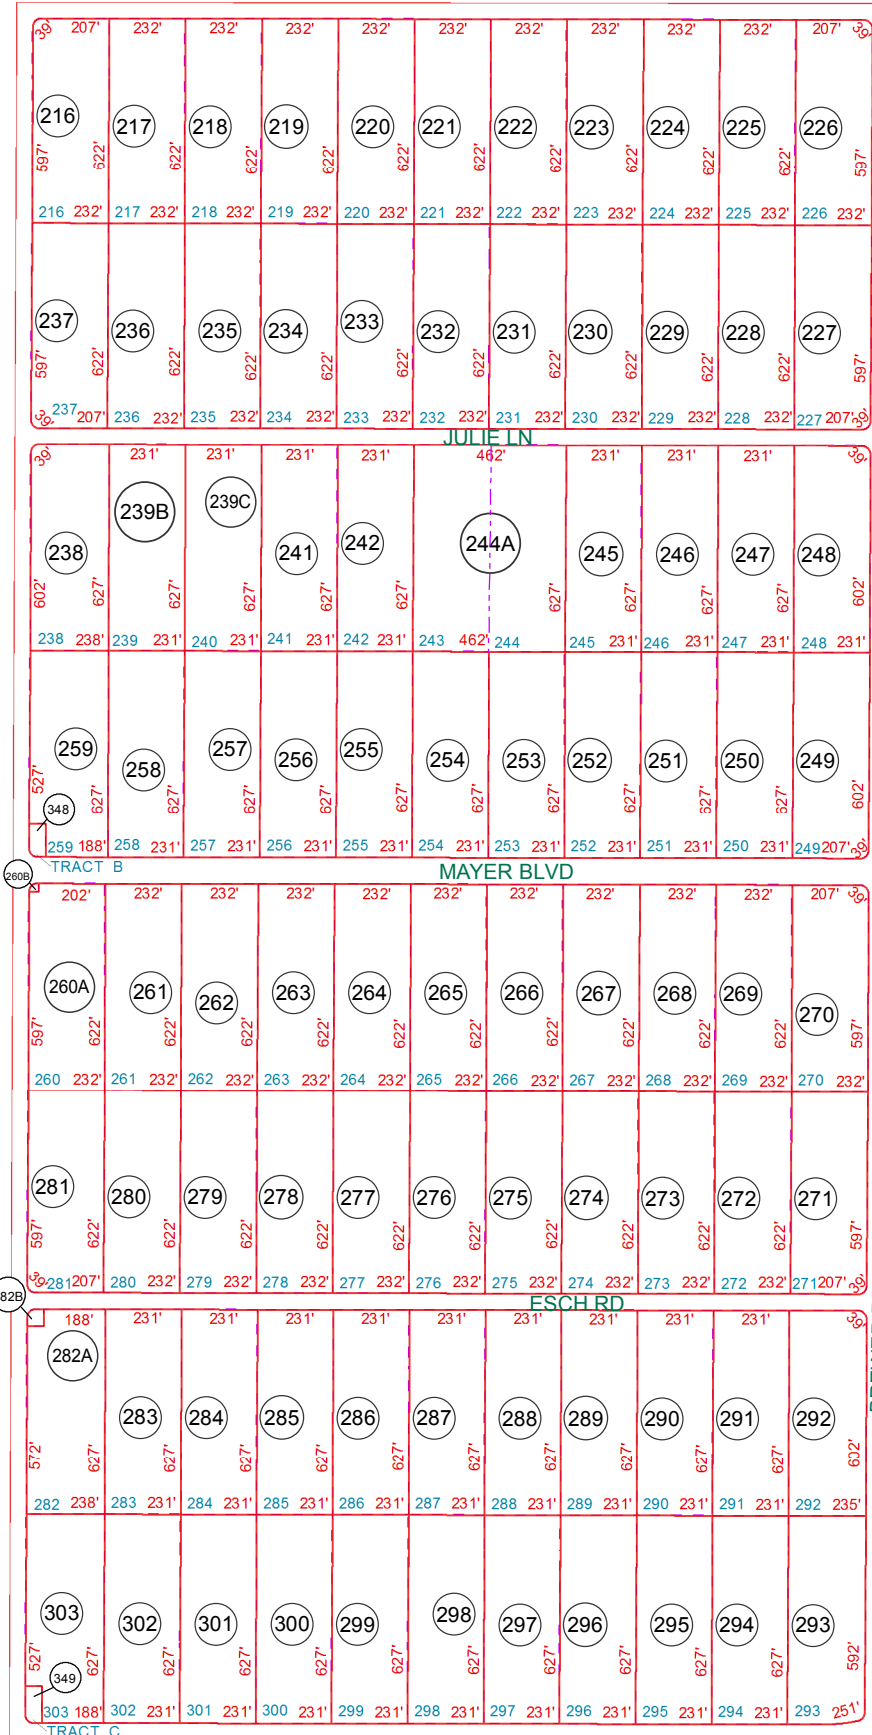

SEE MAP 510-38_1

SEE MAP 510-63_1

PAPAGO RD

SEE MAP 510-63_2

SEE MAP 510-64_1

SEE MAP 510-62_2

SEE MAP 510-78_1

SEE MAP 510-78_2

BOOK - MAP

510-62_3

SEC. 24 T.05S. R.02E.

THUNDERBIRD FARMS SOUTH
BOOK 17 - PAGE 14

LOCATION MAPS

FARRELL RD					
6	5	4	3	2	1
7	8	9	10	11	12
18	17	16	15	14	13
19	20	21	22	23	24
30	29	28	27	26	25
31	32	33	34	35	36
MILLER RD					

MARICOPA COUNTY (left), WHITE RD (right), HIDDEN VALLEY RD (vertical), VAL VISTA RD (horizontal), WARREN RD (vertical), RALSTON RD (vertical).

0 520
Feet

Revised: 3/27/2018

By: **KG**

PINAL COUNTY

WIDE OPEN OPPORTUNITY

Pinal County Assessor

THIS MAP DOES NOT REPRESENT A SURVEY. NO LIABILITY IS ASSUMED FOR THE ACCURACY OF THE DATA DELINEATED HEREIN, EITHER EXPRESSED OR IMPLIED BY PINAL COUNTY OR ITS EMPLOYEES. THIS MAP IS COMPILED FROM OFFICIAL RECORDS, INCLUDING PLATS, SURVEYS, RECORDED DEEDS AND CONTRACTS, AND ONLY CONTAINS INFORMATION REQUIRED FOR THE PINAL COUNTY ASSESSOR'S OFFICE PURPOSES.