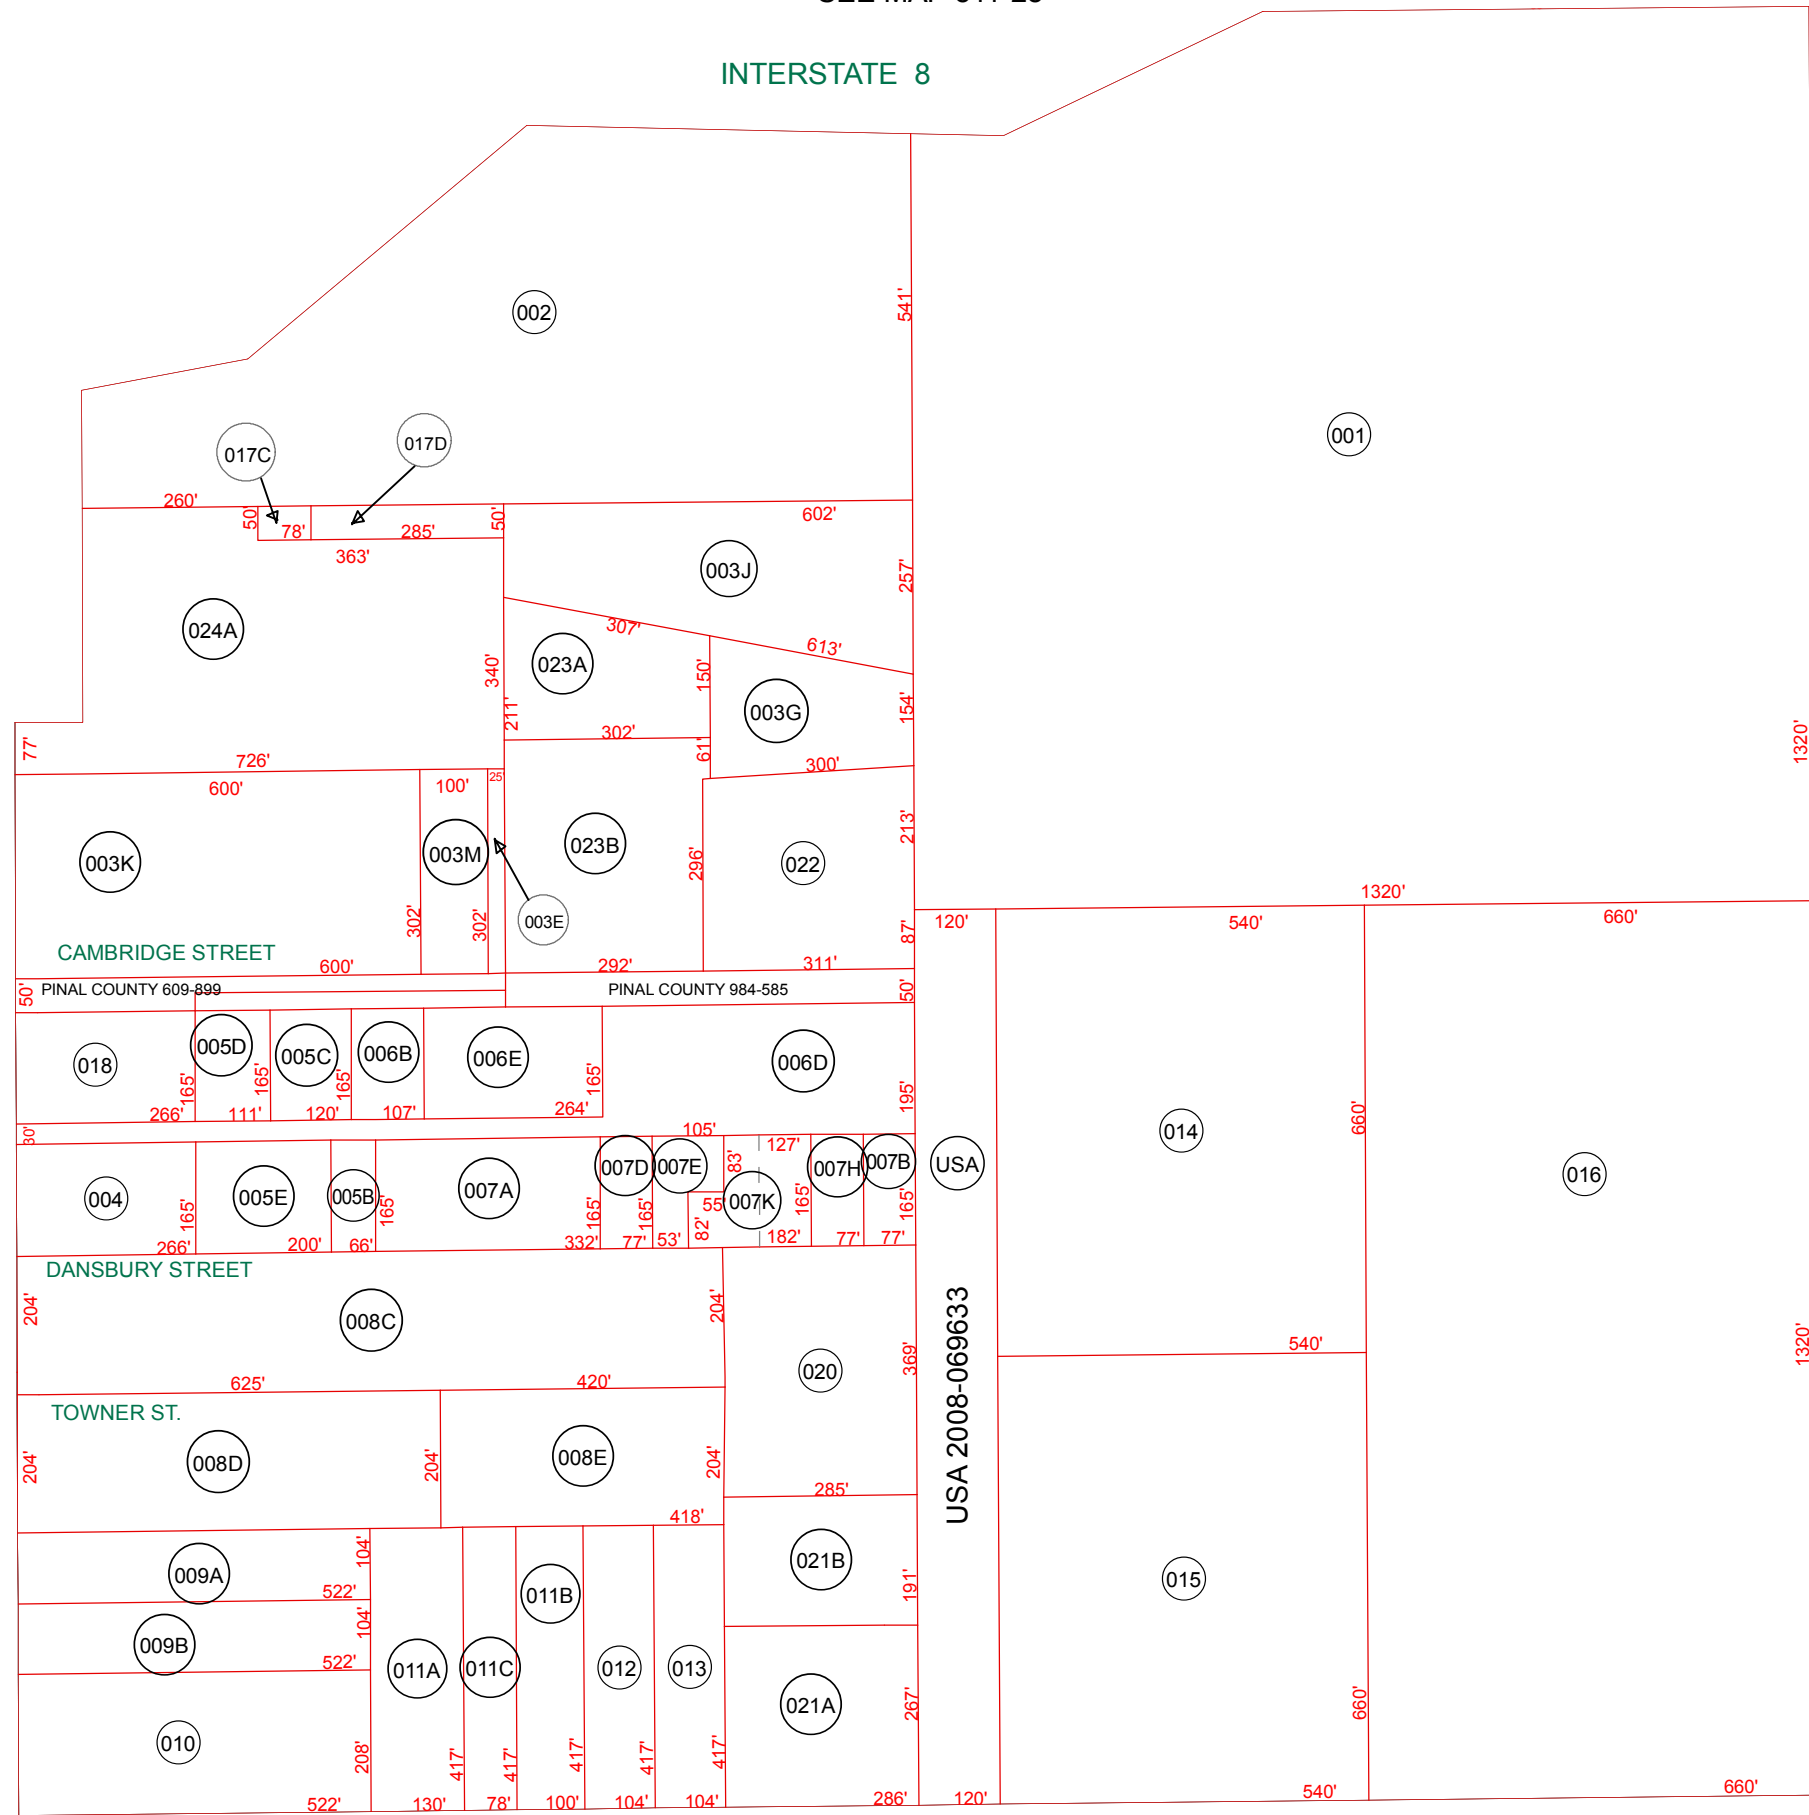

SEE MAP 511-28

INTERSTATE 8

SEE MAP 511-27

TREKELL ROAD

SEE MAP 511-28

HANNA ROAD
SEE MAP 511-19_1

BOOK - MAP

511-29

SW SEC. 9 T.07S. R.06E.

LOCATION MAPS
R.E.

6	5	4	3	2	1
7	8	9	10	11	12
18	17	16	15	14	13
19	20	21	22	23	24
30	29	28	27	26	25
31	32	33	34	35	36

SECTION

Revised: 05/20/2011

By: **TH**

PINAL COUNTY
wide open opportunity

Pinal County Assessor

THIS MAP DOES NOT REPRESENT A SURVEY. NO LIABILITY IS ASSUMED FOR THE ACCURACY OF THE DATA DELINEATED HEREIN, EITHER EXPRESSED OR IMPLIED BY PINAL COUNTY OR ITS EMPLOYEES. THIS MAP IS COMPILED FROM OFFICIAL RECORDS, INCLUDING PLATS, SURVEYS, RECORDED DEEDS AND CONTRACTS, AND ONLY CONTAINS INFORMATION REQUIRED FOR THE PINAL COUNTY ASSESSOR'S OFFICE PURPOSES.