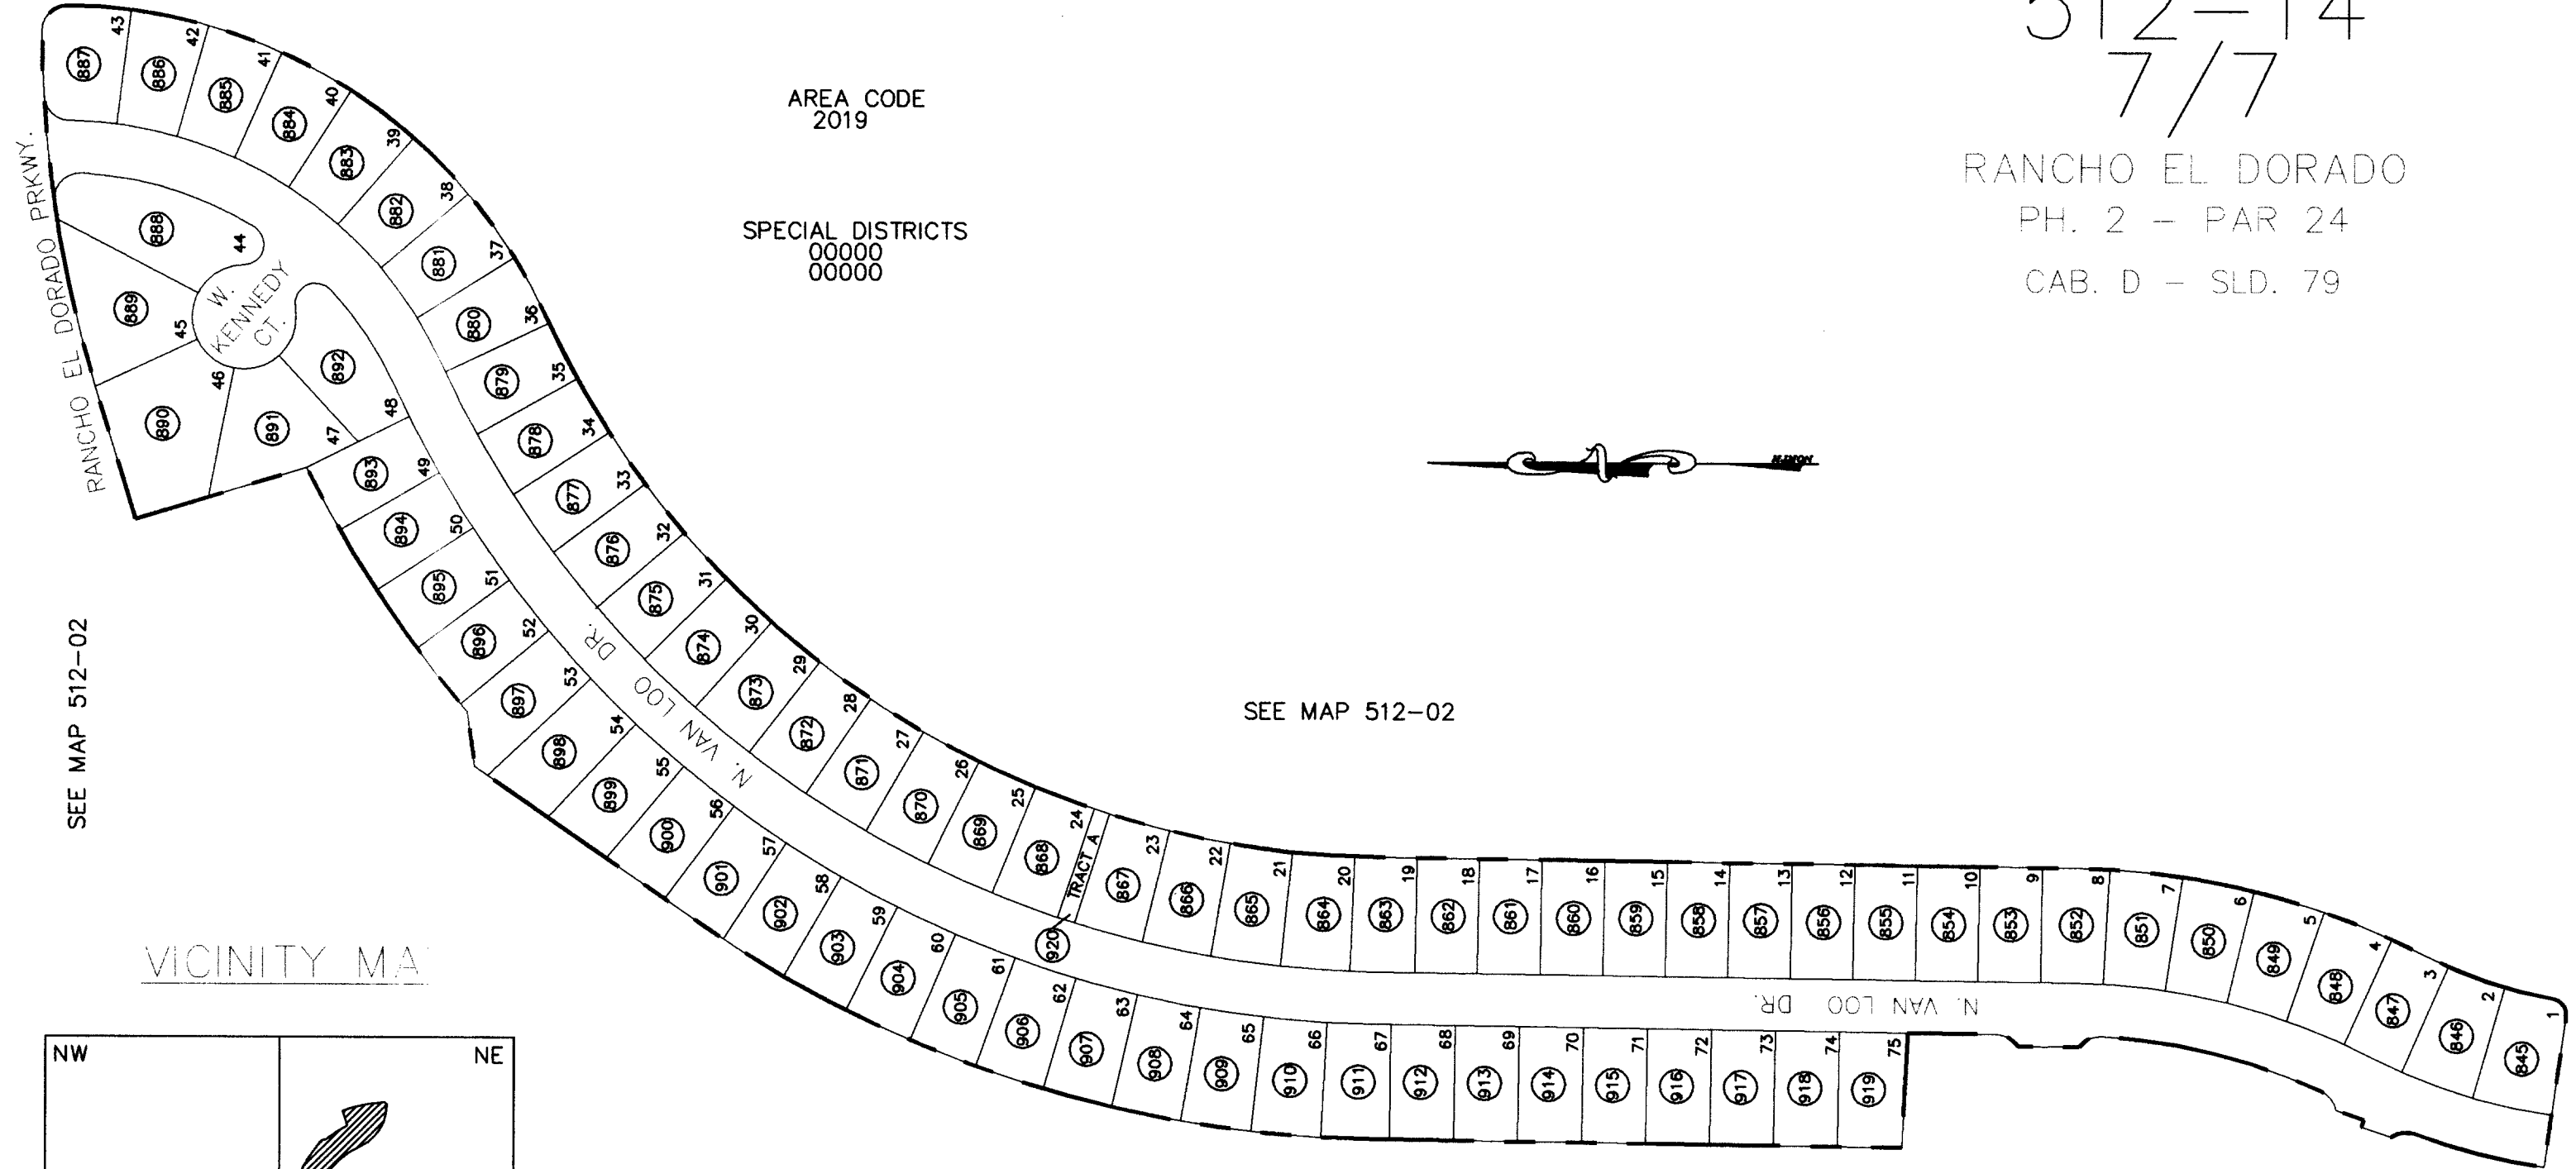

SEC. 14 TN.4S RG.3E

512-14
7/7

RANCHO EL DORADO
PH. 2 - PAR 24
CAB. D - SLD. 79

AREA CODE
2019

SPECIAL DISTRICTS
00000
00000

SEE MAP 512-02

SEE MAP 512-02

SEE MAP 512-14_1

VICINITY MAP

THIS MAP IS FOR TAX PURPOSES ONLY.
THIS OFFICE WILL NOT ASSUME LIABILITY FOR
REPRESENTATION, MEASUREMENTS OR ACREAGE.

THE ORIGINAL PLAT OF THIS SUBDIVISION IS
ON FILE WITH THE PINAL COUNTY RECORDERS
OFFICE, FOR COMPLETE INFORMATION OF PLAT
AND CC&R's CALL (520) 868-7100.

SCALE: 1" = 150'

08-24-2002

CANCELED PARCELS
512-02-001, 004B