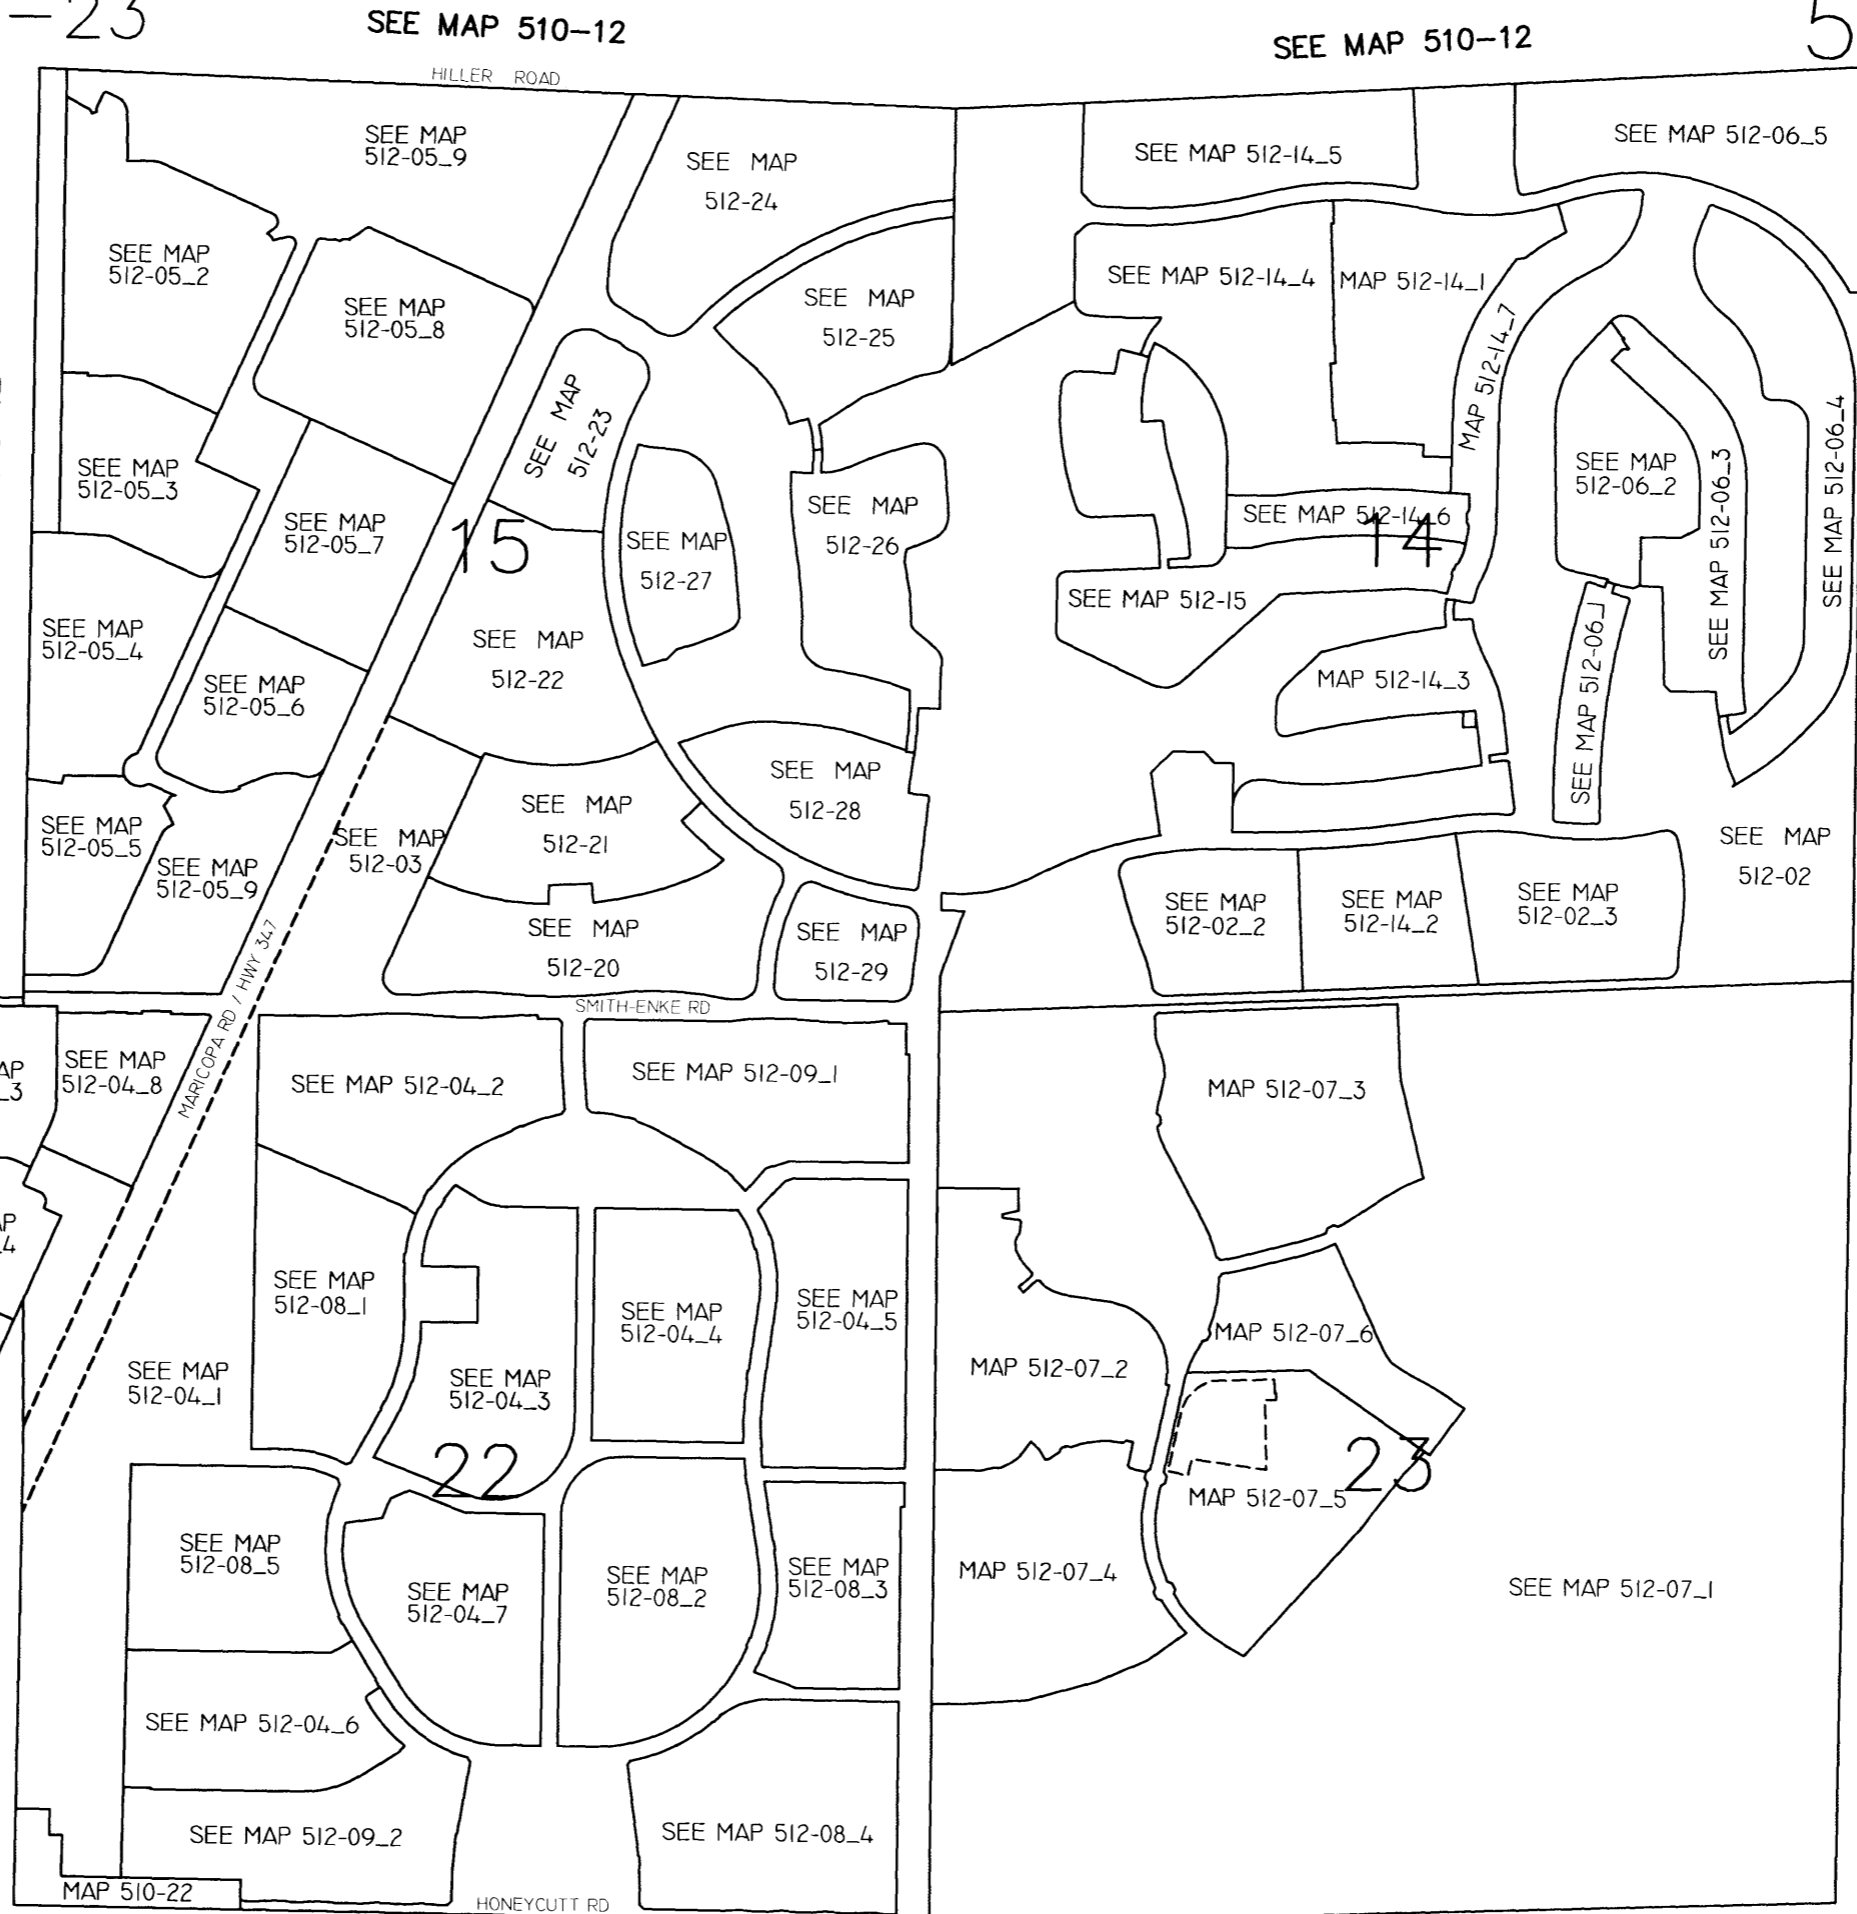

SEC. 14-15, 21 NE 22-23
 TN.4S RG.3E

512-INDEX

VICINITY MAP

6	5	4	3	2	1
7	8	9	10	11	12
18 HWY 238 BOWLIN RD	17	16	15 MARIPOSA HWY 37 SMITH ENKE RD	14	13
19	20	21	22	23	24
30	29	28	27 McDAVID RD / HONEYCUTT RD	26	25
31	32	33	34	35	36

SEE MAP 510-17

SEE MAP 510-19

SEE MAP 510-25

SEE MAP 510-24

SEE MAP 510-12

NOT TO SCALE
 07-08-2004

THIS MAP IS FOR TAX PURPOSES ONLY.
 THIS OFFICE WILL NOT ASSUME LIABILITY FOR
 REPRESENTATION, MEASUREMENTS OR ACREAGE.