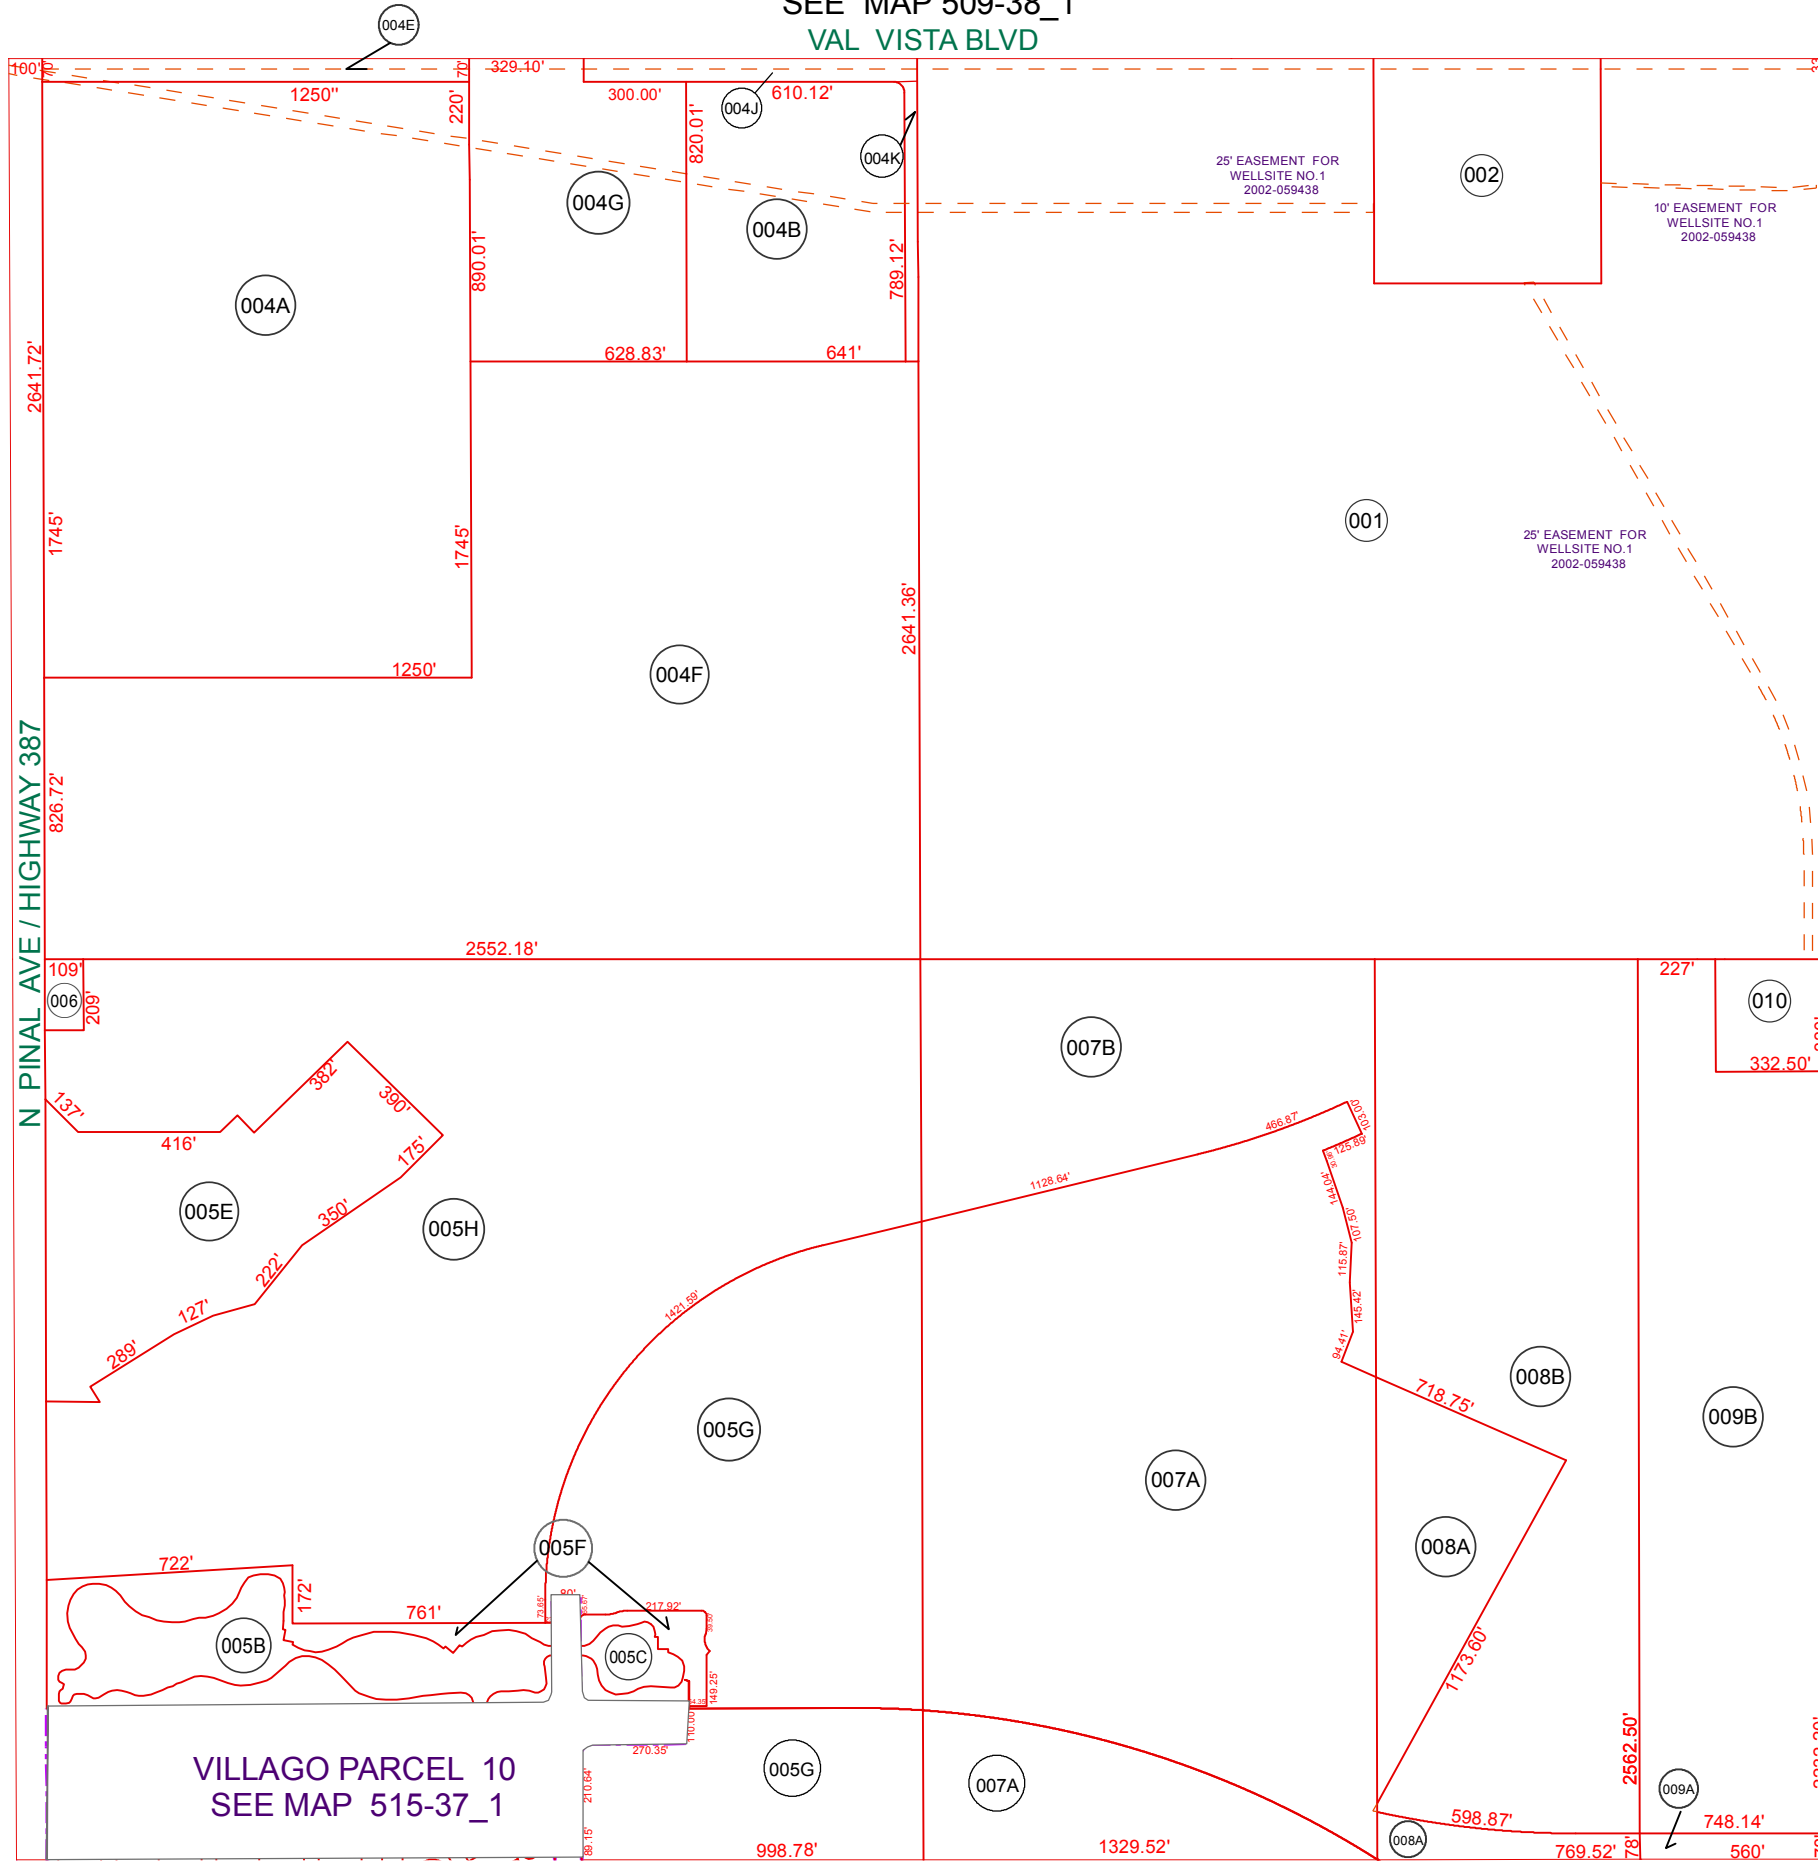

SEE MAP 509-38_1
VAL VISTA BLVD

SEE MAP 509-46

SEE MAP 509-44

VILLAGO PARCEL 10
SEE MAP 515-37_1

SEE MAP 515-33

BOOK - MAP

515-28

SEC. 28 T.05S. R.06E.

LOCATION MAPS
R.E.

6	5	4	3	2	1
7	8	9	10	11	12
18	17	16	15	14	13
19	20	21	22	23	24
30	29	28	27	26	25
31	32	33	34	35	36

SECTION McCARTNEY RD

Revised: 7/12/2016

By: **KG**

PINAL COUNTY
wide open opportunity

Pinal County Assessor

THIS MAP DOES NOT REPRESENT A SURVEY. NO LIABILITY IS ASSUMED FOR THE ACCURACY OF THE DATA DELINEATED HEREIN, EITHER EXPRESSED OR IMPLIED BY PINAL COUNTY OR ITS EMPLOYEES. THIS MAP IS COMPILED FROM OFFICIAL RECORDS, INCLUDING PLATS, SURVEYS, RECORDED DEEDS AND CONTRACTS, AND ONLY CONTAINS INFORMATION REQUIRED FOR THE PINAL COUNTY ASSESSOR'S OFFICE PURPOSES.